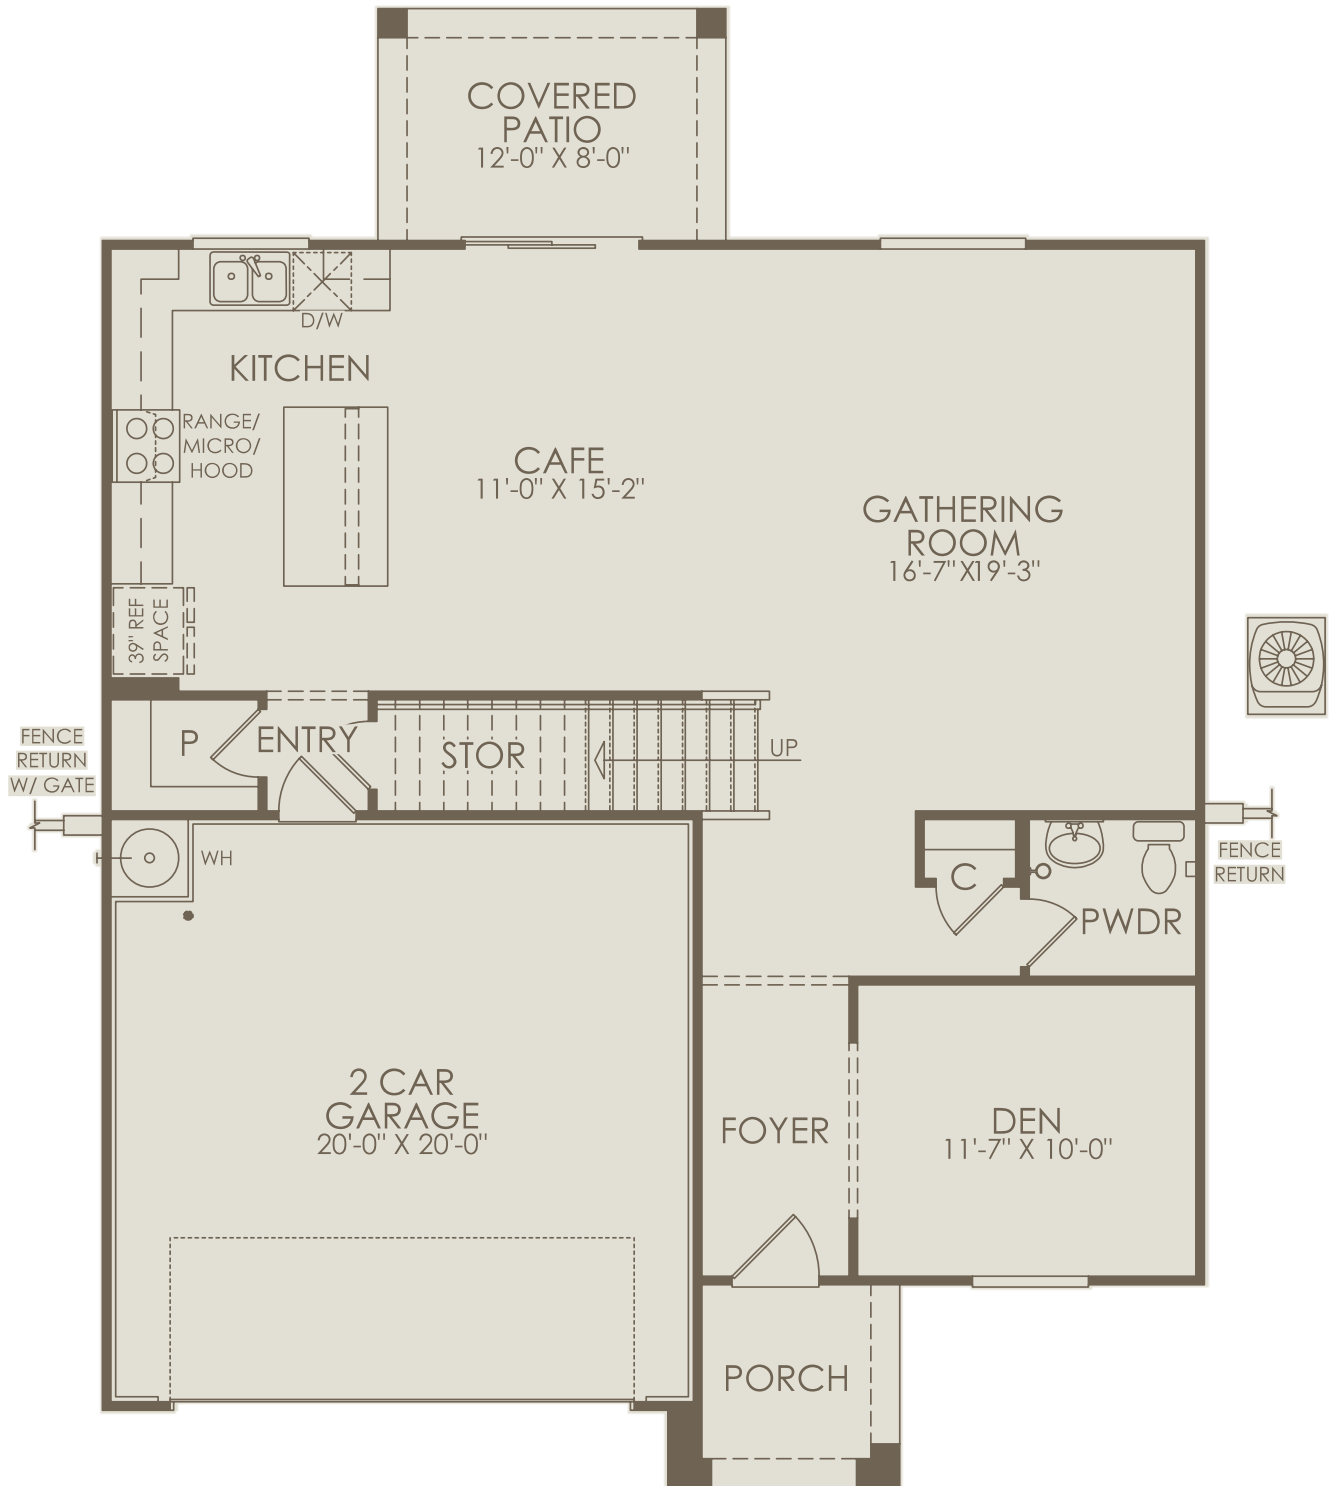

COPPER FALLS  
25173 W Chanute Pass, Buckeye, AZ 85326  
(623) 253-0849

Daisy Floor Plan  
4 Bedrooms • 2.5 Bathrooms • 2 Car Garage

Exterior A  
Color Package 3

For this application, the company does not warrant or assume any legal liability or responsibility for the accuracy, completeness, or usefulness of any information, apparatus, product, or process disclosed. Base floor plan subject to change based on elevation selected.

## Floor 1

For this application, the company does not warrant or assume any legal liability or responsibility for the accuracy, completeness, or usefulness of any information, apparatus, product, or process disclosed. Base floor plan subject to change based on elevation selected.

Floor 2