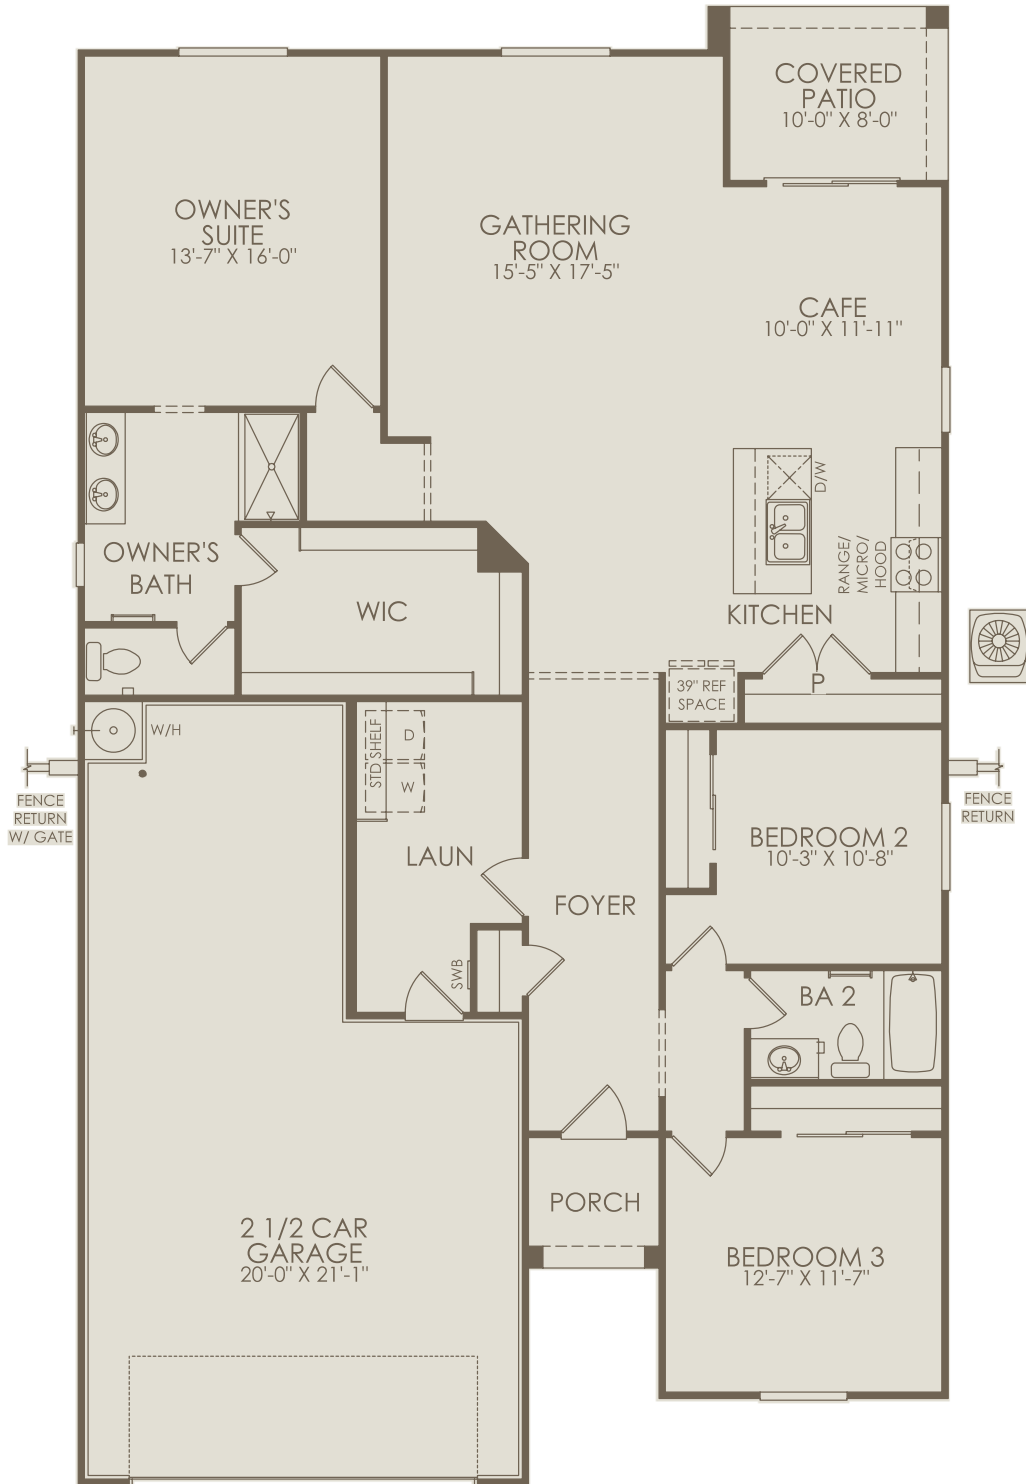

COPPER FALLS  
25173 W Chanute Pass, Buckeye, AZ 85326  
(623) 253-0849

Bluebell Floor Plan  
3 Bedrooms • 2 Bathrooms • 2.5 Car Garage

Exterior A  
Color Package 3

For this application, the company does not warrant or assume any legal liability or responsibility for the accuracy, completeness, or usefulness of any information, apparatus, product, or process disclosed. Base floor plan subject to change based on elevation selected.

Bluebell Floor Plan  
3 Bedrooms • 2 Bathrooms • 2.5 Car Garage

## Floor 1

For this application, the company does not warrant or assume any legal liability or responsibility for the accuracy, completeness, or usefulness of any information, apparatus, product, or process disclosed. Base floor plan subject to change based on elevation selected.