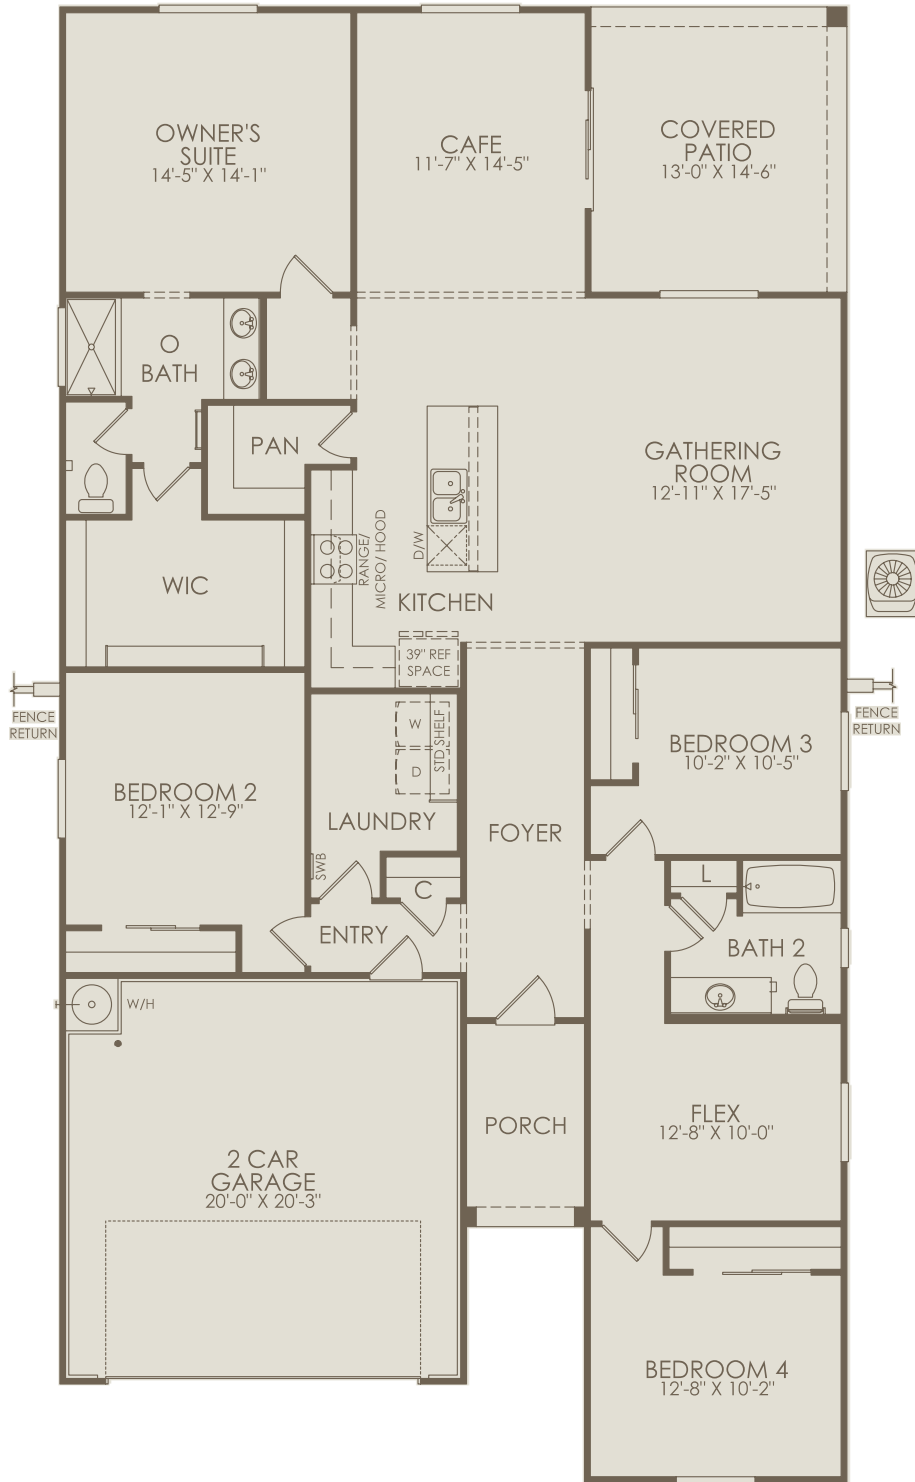

COPPER FALLS  
25173 W Chanute Pass, Buckeye, AZ 85326  
(623) 253-0849

Poppy Floor Plan  
4 Bedrooms • 2 Bathrooms • 2 Car Garage

Exterior A  
Color Package 1

For this application, the company does not warrant or assume any legal liability or responsibility for the accuracy, completeness, or usefulness of any information, apparatus, product, or process disclosed. Base floor plan subject to change based on elevation selected.

### Poppy Floor Plan

4 Bedrooms • 2 Bathrooms • 2 Car Garage

### Floor 1

For this application, the company does not warrant or assume any legal liability or responsibility for the accuracy, completeness, or usefulness of any information, apparatus, product, or process disclosed. Base floor plan subject to change based on elevation selected.