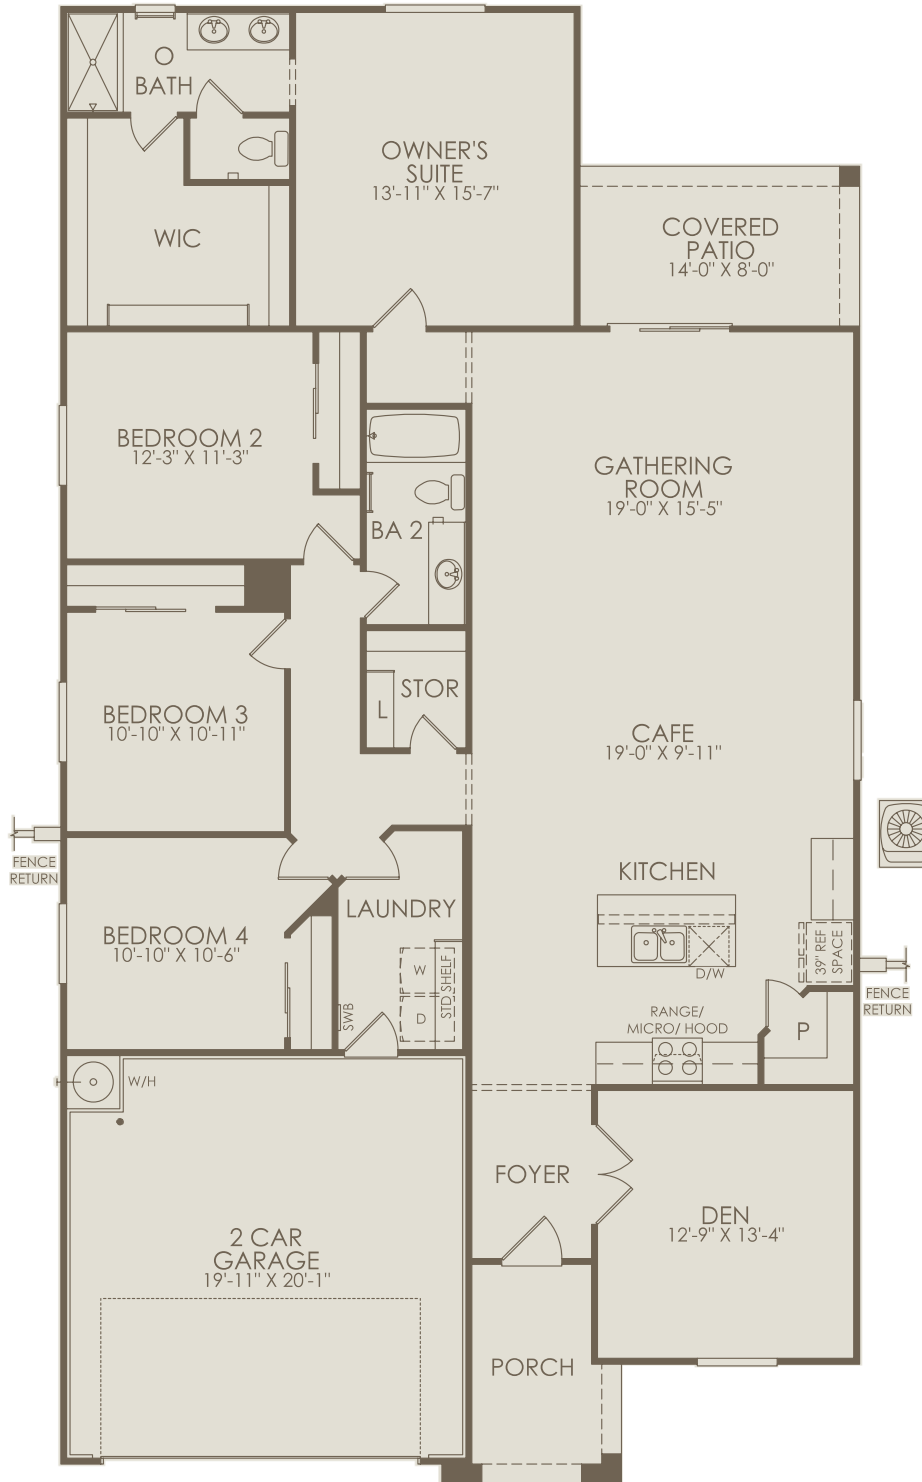

COPPER FALLS
25173 W Chanute Pass, Buckeye, AZ 85326
(623) 253-0849

Lantana Floor Plan
4 Bedrooms • 2 Bathrooms • 2 Car Garage

Exterior A
Color Package 3

For this application, the company does not warrant or assume any legal liability or responsibility for the accuracy, completeness, or usefulness of any information, apparatus, product, or process disclosed. Base floor plan subject to change based on elevation selected.

Lantana Floor Plan
4 Bedrooms • 2 Bathrooms • 2 Car Garage

Floor 1

For this application, the company does not warrant or assume any legal liability or responsibility for the accuracy, completeness, or usefulness of any information, apparatus, product, or process disclosed. Base floor plan subject to change based on elevation selected.