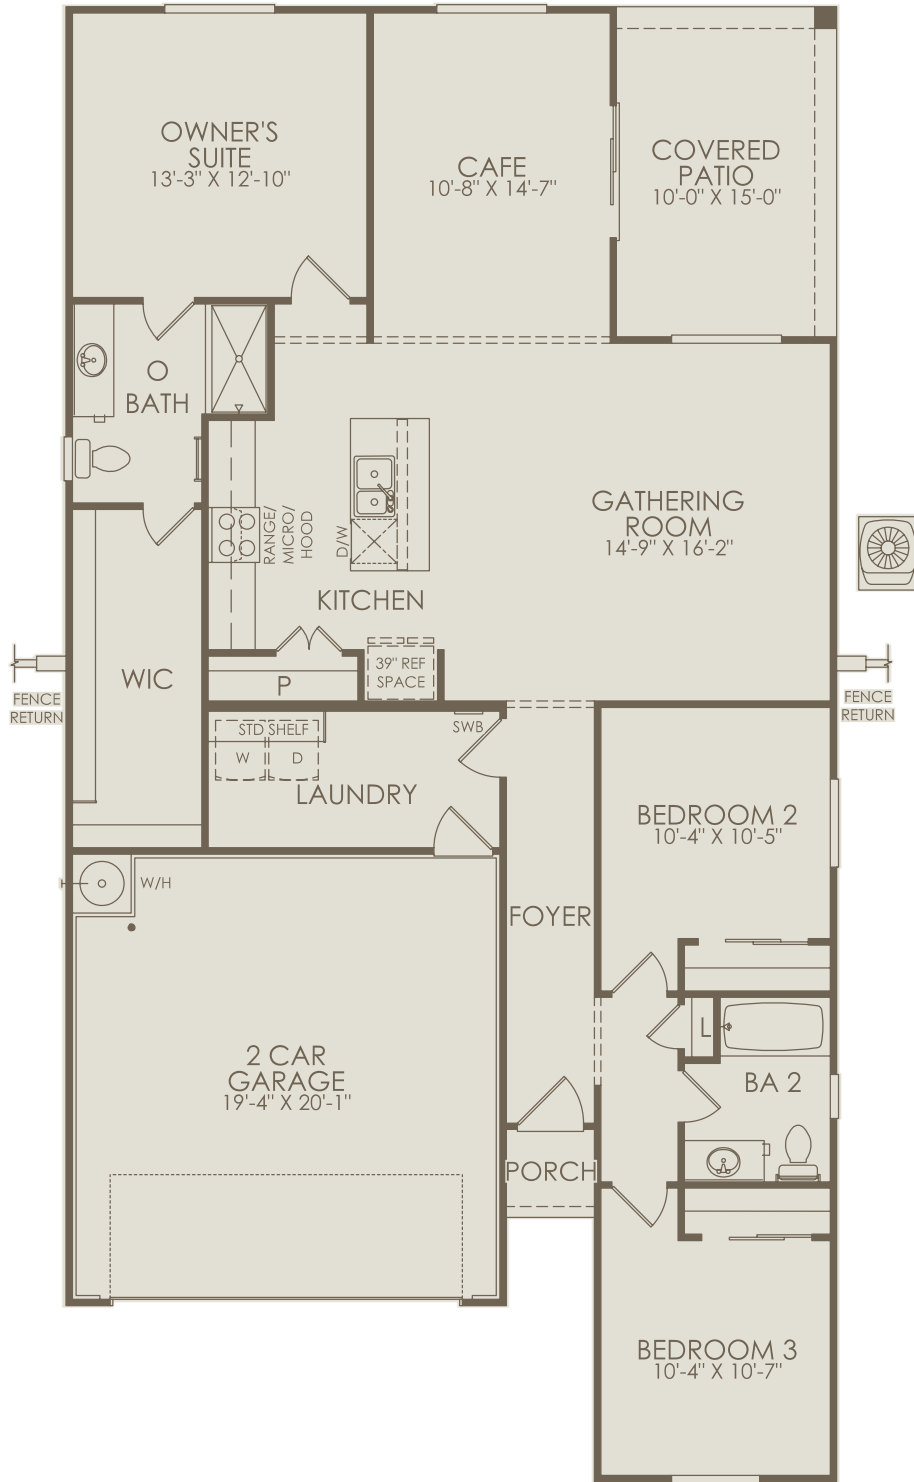

COPPER FALLS  
25173 W Chanute Pass, Buckeye, AZ 85326  
(623) 253-0849

Verbena Floor Plan  
3 Bedrooms • 2 Bathrooms • 2 Car Garage

Exterior A  
Color Package 1

For this application, the company does not warrant or assume any legal liability or responsibility for the accuracy, completeness, or usefulness of any information, apparatus, product, or process disclosed. Base floor plan subject to change based on elevation selected.

**Verbena Floor Plan**  
3 Bedrooms • 2 Bathrooms • 2 Car Garage

**Floor 1**

For this application, the company does not warrant or assume any legal liability or responsibility for the accuracy, completeness, or usefulness of any information, apparatus, product, or process disclosed. Base floor plan subject to change based on elevation selected.