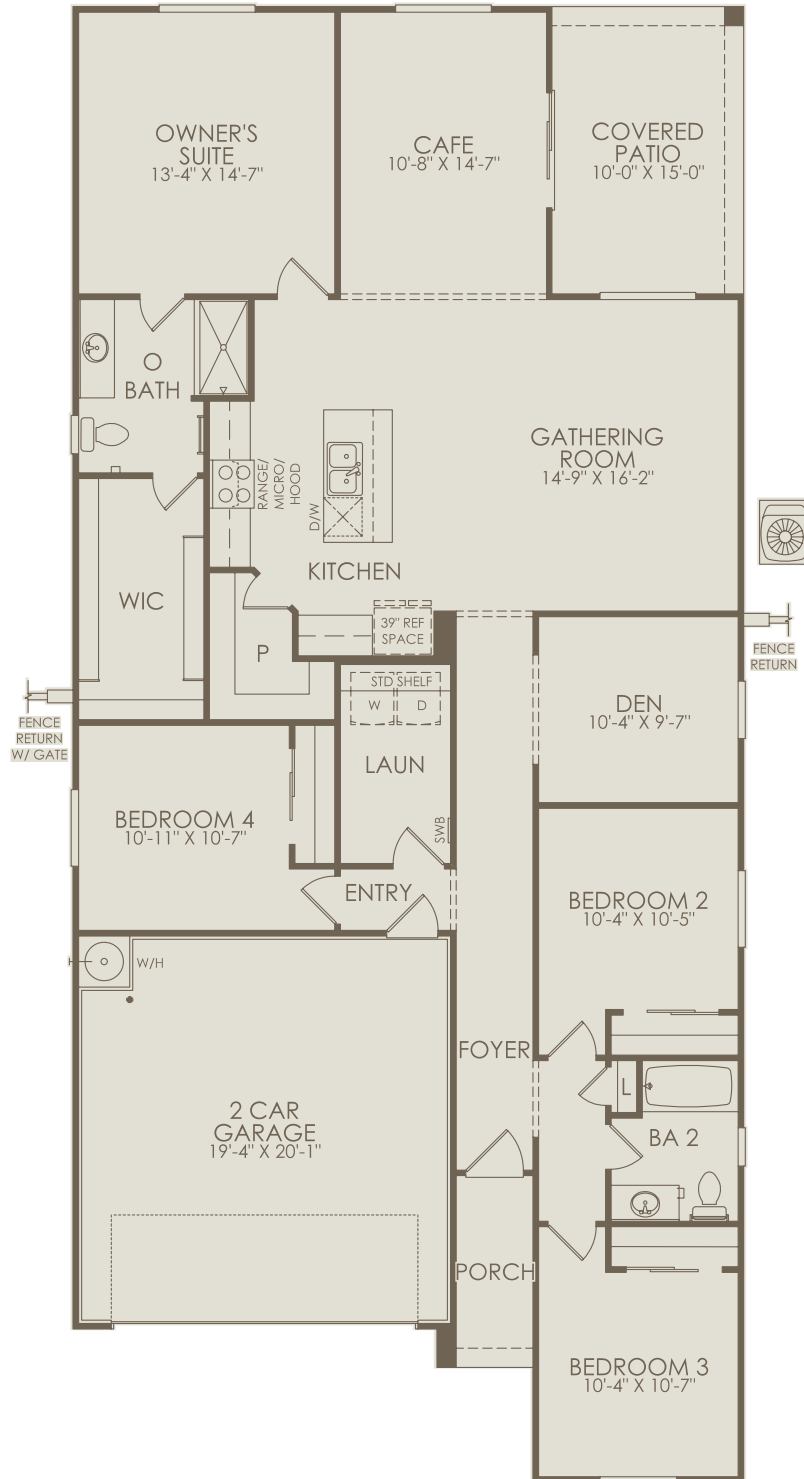

COPPER FALLS
25173 W Chanute Pass, Buckeye, AZ 85326
(623) 253-0849

Lavender Floor Plan
3 Bedrooms * 2 Bathrooms * 2 Car Garage

Exterior A
Color Package 1

For this application, the company does not warrant or assume any legal liability or responsibility for the accuracy, completeness, or usefulness of any information, apparatus, product, or process disclosed. Base floor plan subject to change based on elevation selected.

Lavender Floor Plan
3 Bedrooms * 2 Bathrooms * 2 Car Garage

Floor 1

For this application, the company does not warrant or assume any legal liability or responsibility for the accuracy, completeness, or usefulness of any information, apparatus, product, or process disclosed. Base floor plan subject to change based on elevation selected.