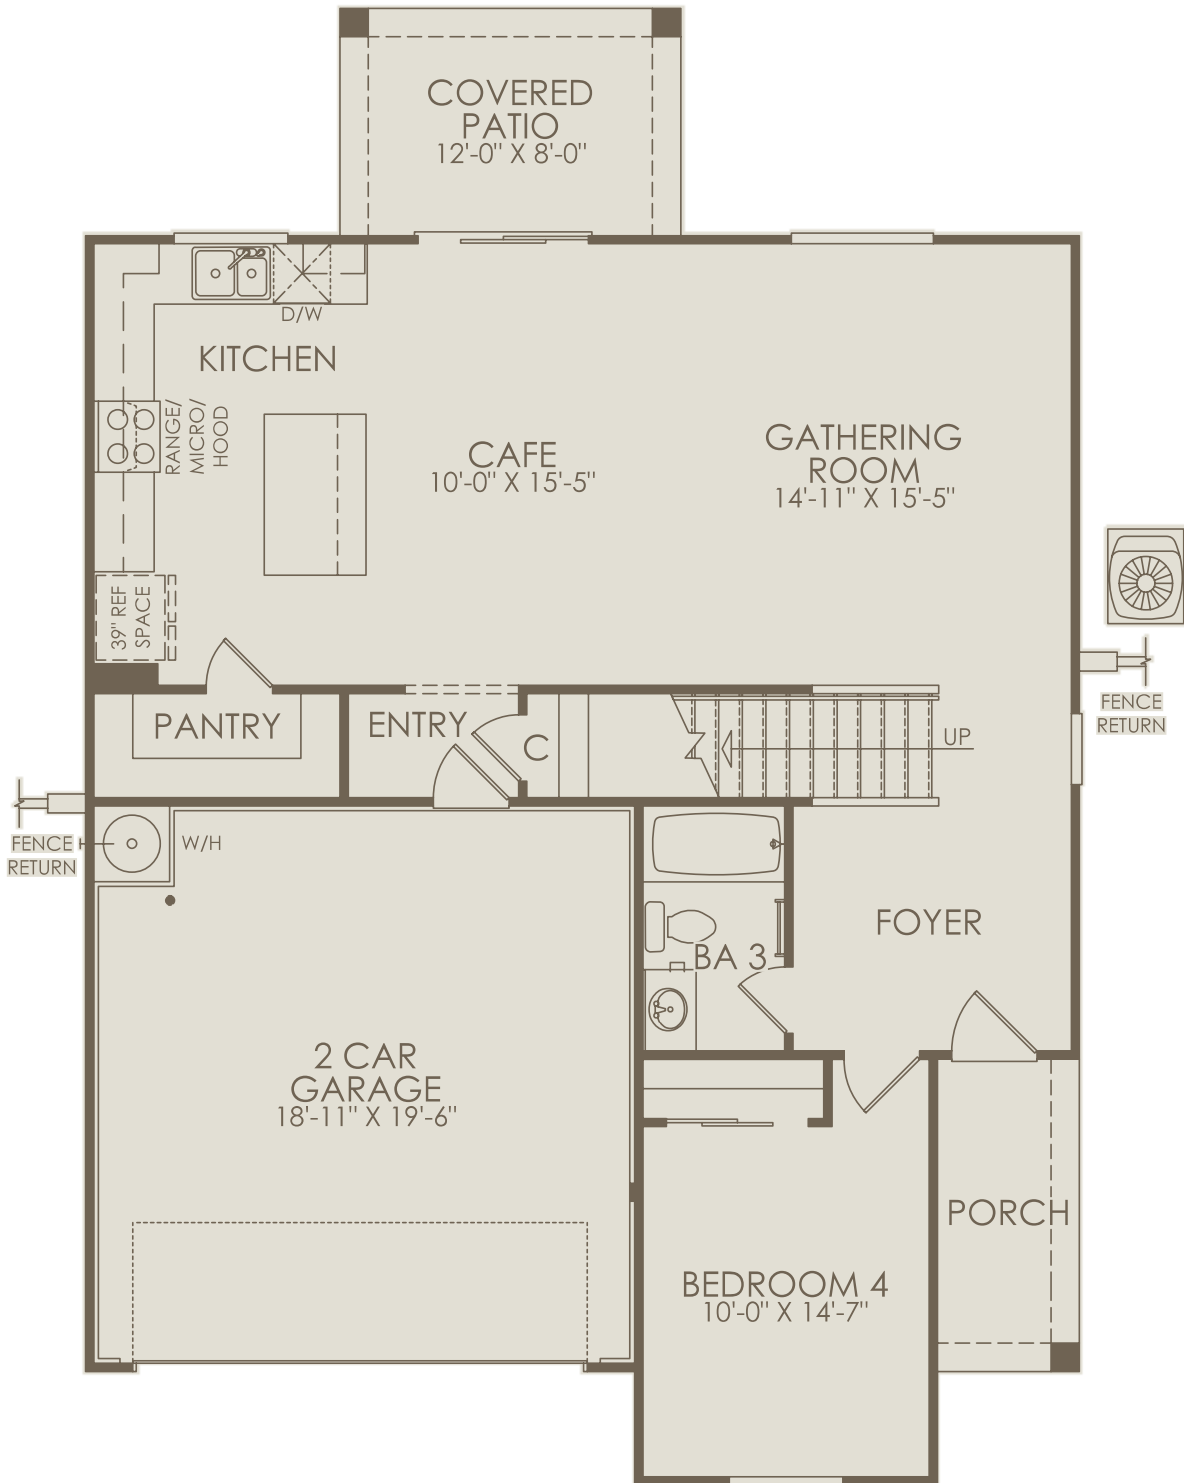

COPPER FALLS
25173 W Chanute Pass, Buckeye, AZ 85326
(623) 253-0849

Sunflower Floor Plan
4 Bedrooms • 3 Bathrooms • 2 Car Garage

Exterior B
Color Package 1

For this application, the company does not warrant or assume any legal liability or responsibility for the accuracy, completeness, or usefulness of any information, apparatus, product, or process disclosed. Base floor plan subject to change based on elevation selected.

Sunflower Floor Plan
4 Bedrooms • 3 Bathrooms • 2 Car Garage

Floor 1

For this application, the company does not warrant or assume any legal liability or responsibility for the accuracy, completeness, or usefulness of any information, apparatus, product, or process disclosed. Base floor plan subject to change based on elevation selected.

Floor 2