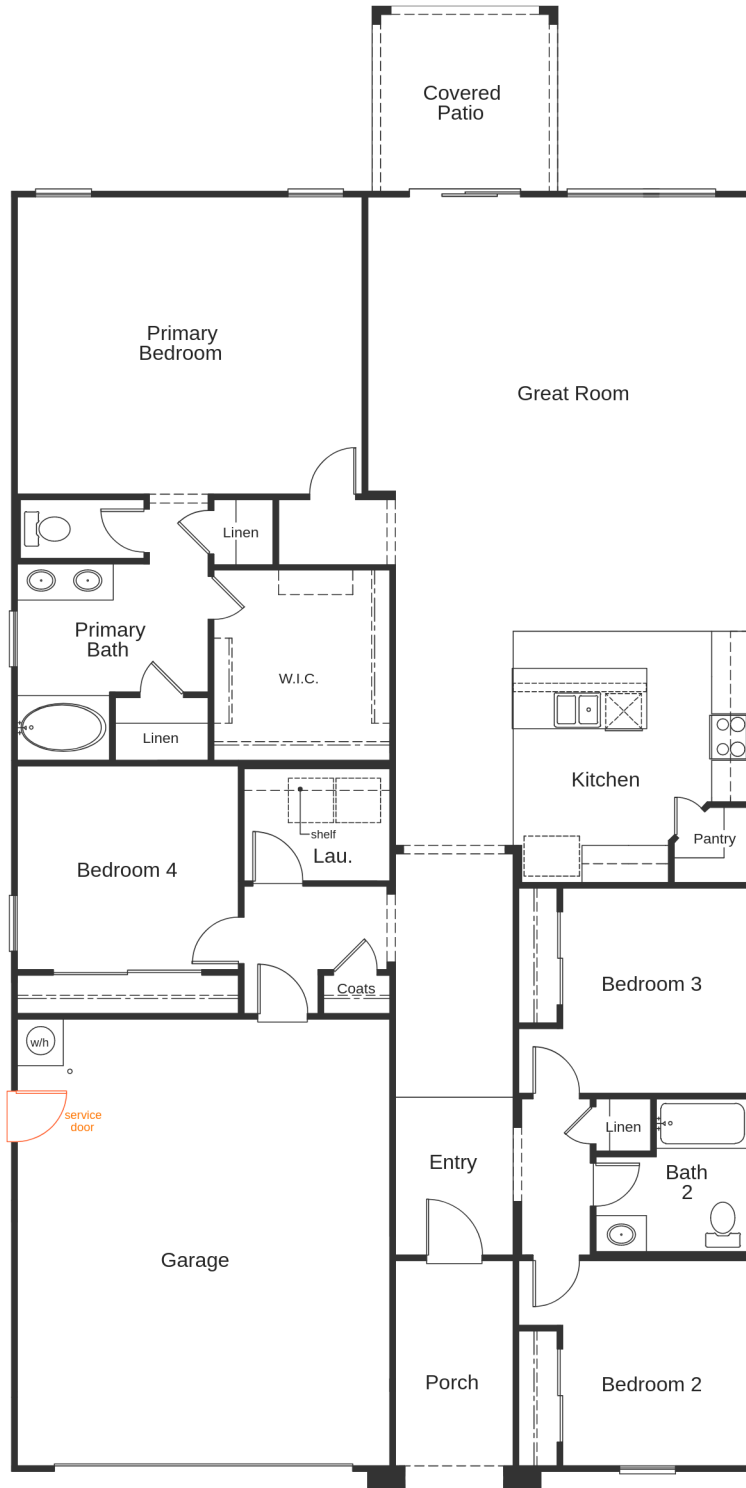

PLAN PLAN 2188 2,188 SQ. FT. | 1 FL | 4 BED | 2 BTH | 2-CAR GRG.

**PLAN** PLAN 2188 2,188 SQ. FT. | 1 FL | 4 BED | 2 BTH | 2-CAR GRG.

## Elevation A