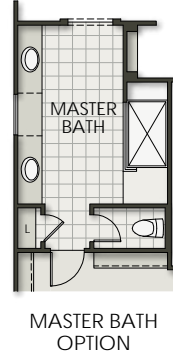

2598

3 Bedroom + Flex Room | 2.5 Bath | 3-Car Tandem Garage | 2,598 SF

Marley Park

2598

3 Bedroom + Flex Room | 2.5 Bath | 3-Car Tandem Garage | 2,598 SF

Marley Park

Elevation A - Modern

Elevation B - Traditional

Elevation C - Craftsman