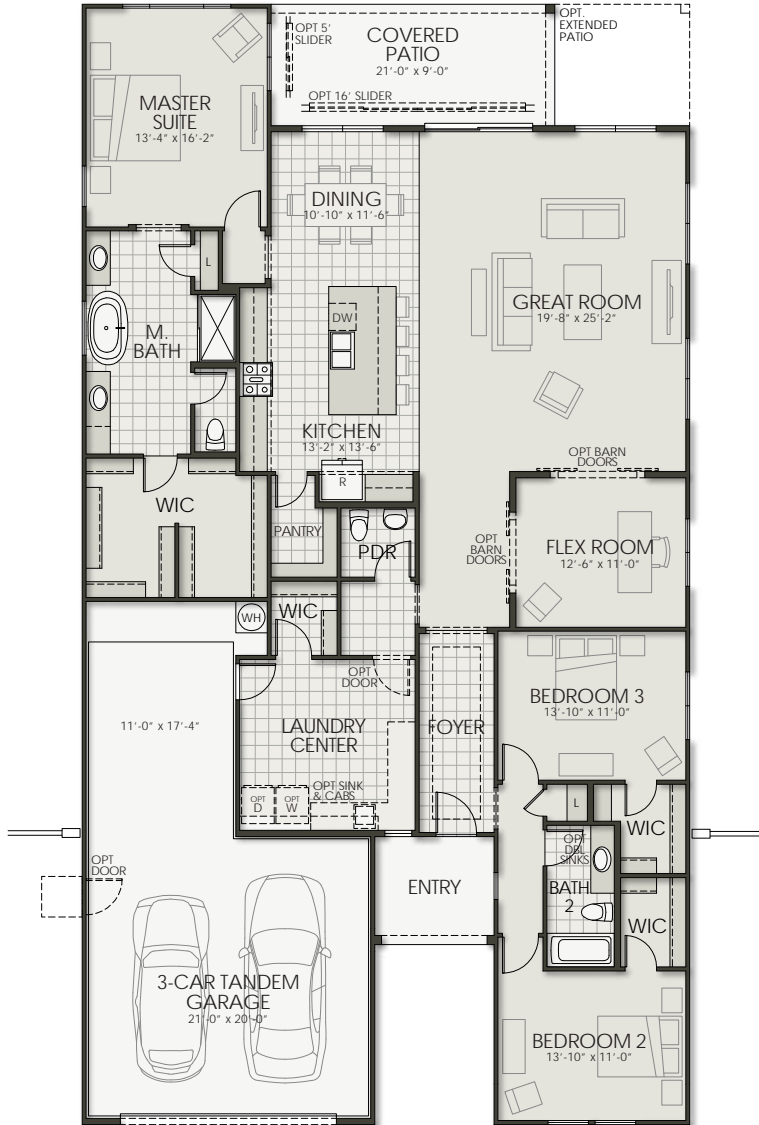

2598

3 Bedroom + Flex Room | 2.5 Bath | 3-Car Tandem Garage | 2,598 SF

Marley Park

2598

3 Bedroom + Flex Room | 2.5 Bath | 3-Car Tandem Garage | 2,598 SF

Marley Park

Elevation A - Modern

Elevation B - Traditional

Elevation C - Craftsman