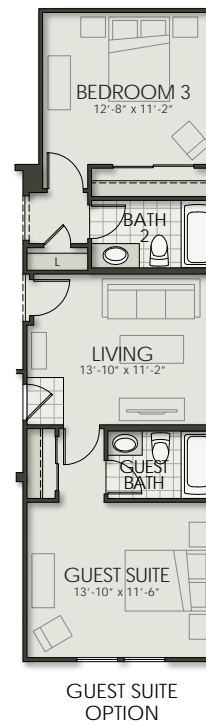

2598

3 Bedroom + Flex Room | 2.5 Bath | 3-Car Tandem Garage | 2,598 SF

Marley Park

2598

3 Bedroom + Flex Room | 2.5 Bath | 3-Car Tandem Garage | 2,598 SF

Marley Park

Elevation A - Modern

Elevation B - Traditional

Elevation C - Craftsman