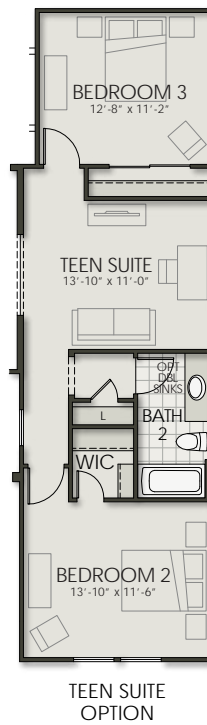

2598

3 Bedroom + Flex Room | 2.5 Bath | 3-Car Tandem Garage | 2,598 SF

Marley Park

2598

3 Bedroom + Flex Room | 2.5 Bath | 3-Car Tandem Garage | 2,598 SF

Marley Park

Elevation A - Modern

Elevation B - Traditional

Elevation C - Craftsman