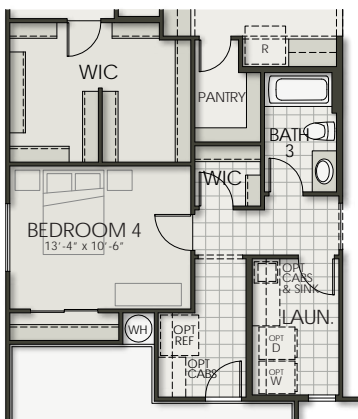

2598

3 Bedroom + Flex Room | 2.5 Bath | 3-Car Tandem Garage | 2,598 SF

Marley Park

2598

3 Bedroom + Flex Room | 2.5 Bath | 3-Car Tandem Garage | 2,598 SF

Marley Park

Elevation A - Modern

Elevation B - Traditional

Elevation C - Craftsman