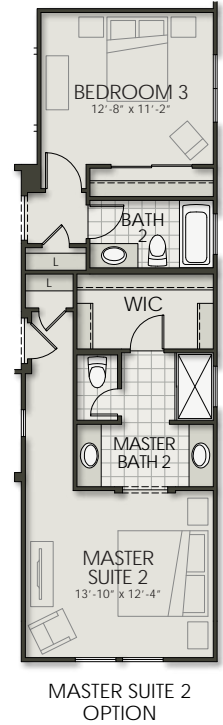

2598

3 Bedroom + Flex Room | 2.5 Bath | 3-Car Tandem Garage | 2,598 SF

Marley Park

2598

3 Bedroom + Flex Room | 2.5 Bath | 3-Car Tandem Garage | 2,598 SF

Marley Park

Elevation A - Modern

Elevation B - Traditional

Elevation C - Craftsman