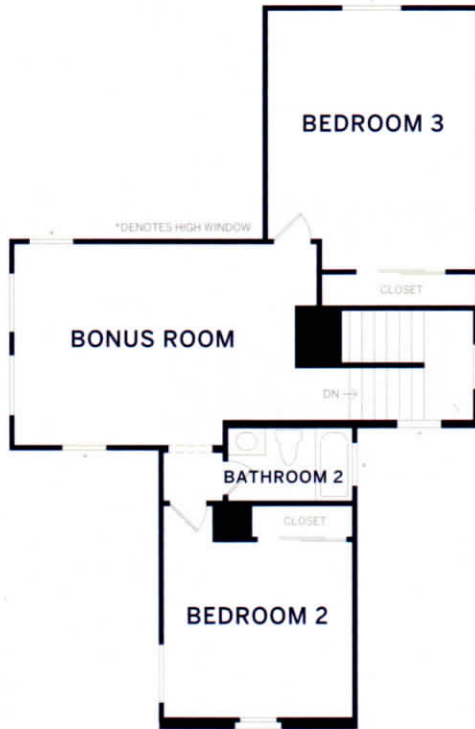

**ARLINGTON
COLLECTION**

Westover • 5108

3 Bedrooms / 2.5 Baths / 2-Car Garage
2,570 SQ FT / 9' Ceiling

CRAFTSMAN

FARMHOUSE

SPANISH

Second Floor
9' CEILING HEIGHT

First Floor