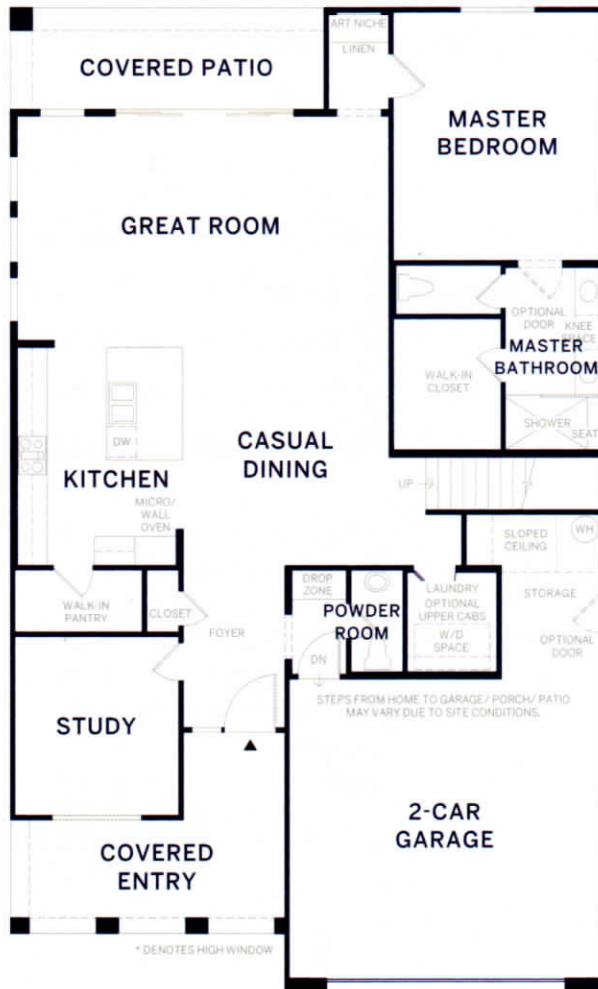

**ARLINGTON
COLLECTION**

Westover • 5108

3 Bedrooms / 2.5 Baths / 2-Car Garage
2,570 SQ FT / 9' Ceiling

CRAFTSMAN

FARMHOUSE

SPANISH

Second Floor
9' CEILING HEIGHT

First Floor