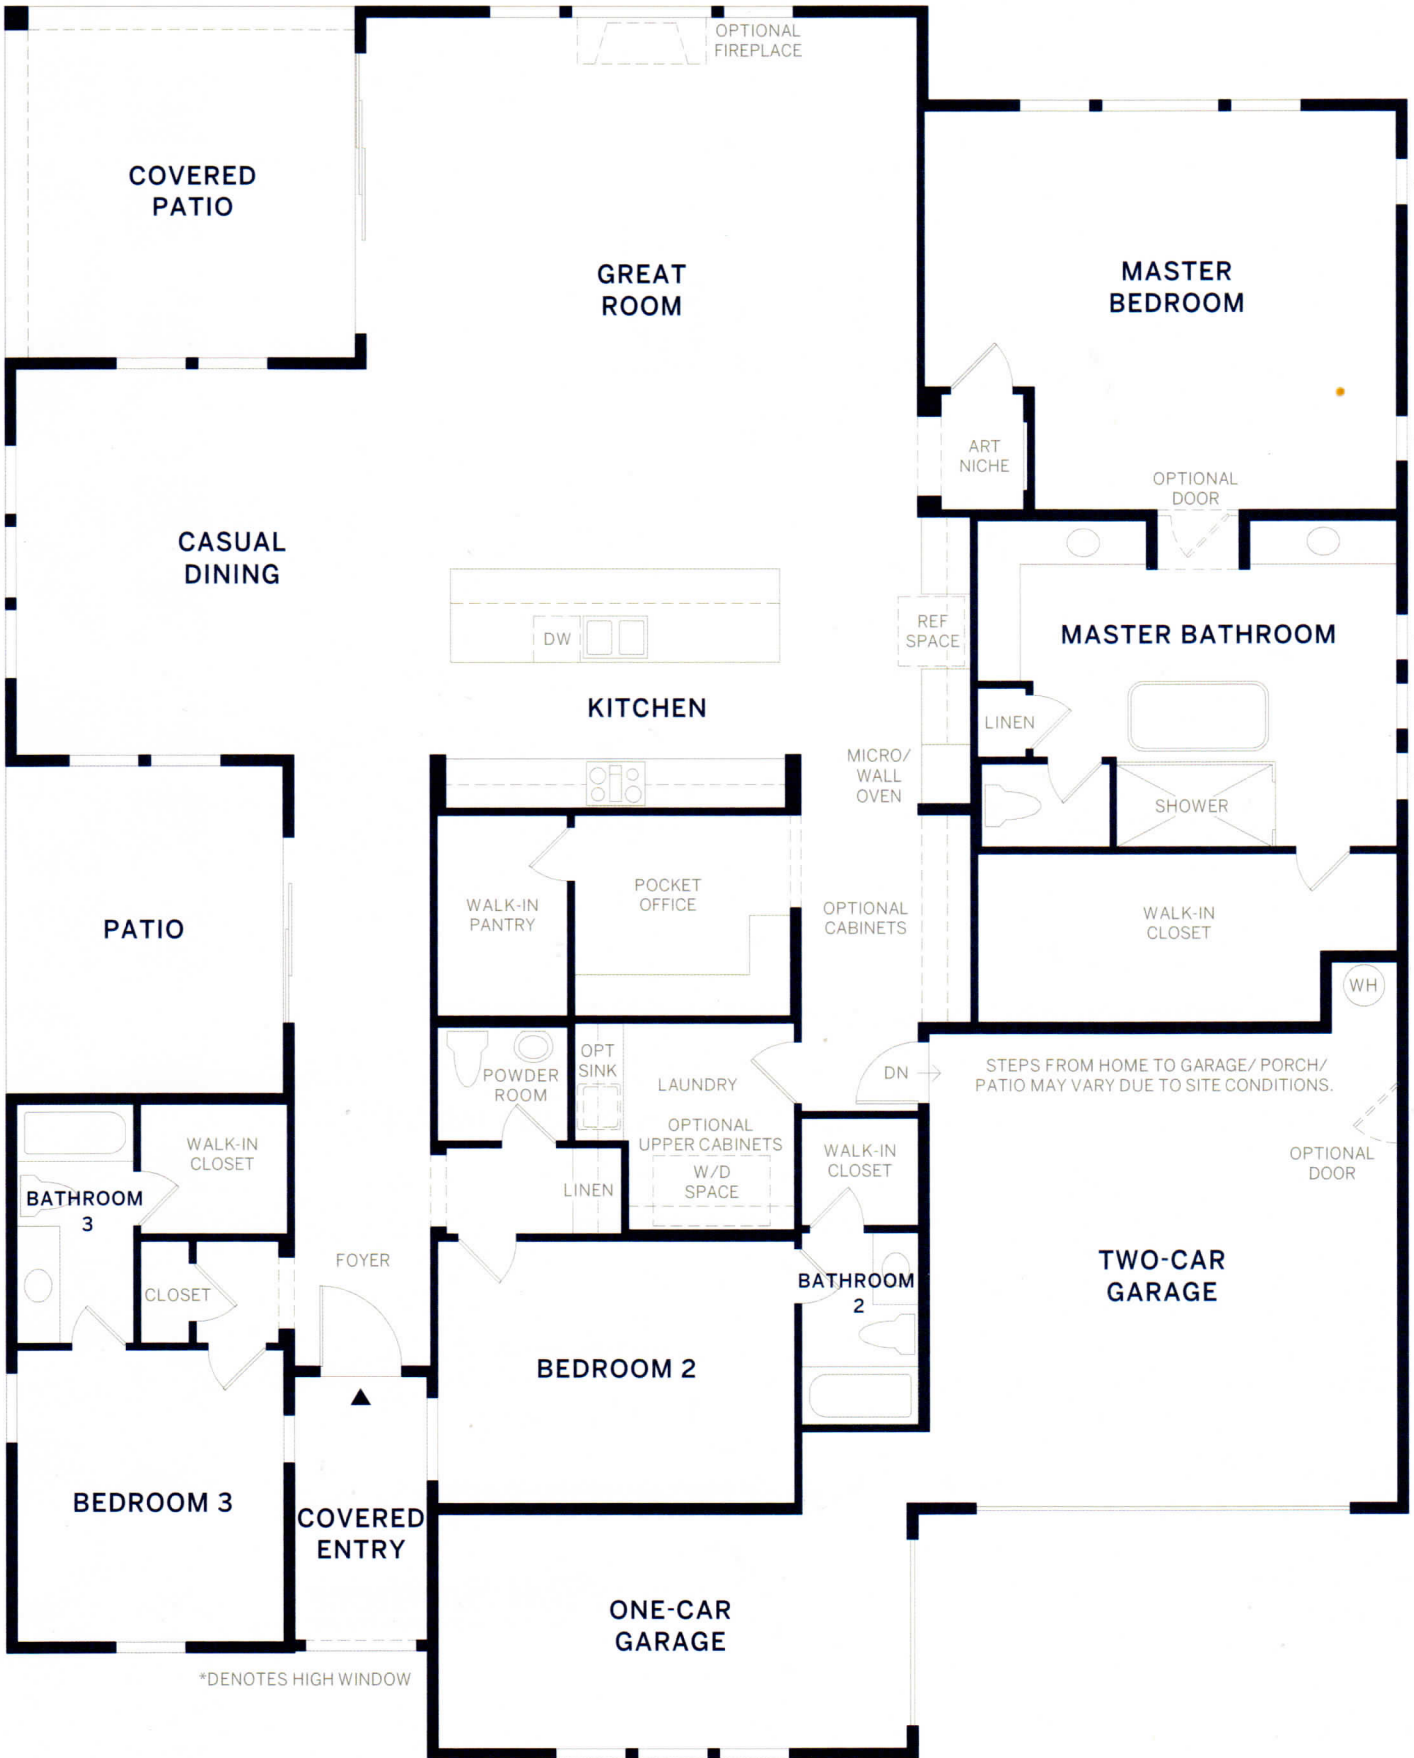

**NAPA & SONOMA
COLLECTIONS**

Woodleaf • 7106

3 Bedrooms / 3.5 Baths / 3-Car Garage
2,988 SQ FT / 10' Ceiling

CRAFTSMAN

FARMHOUSE

PRAIRIE

SPANISH

*DENOTES HIGH WINDOW