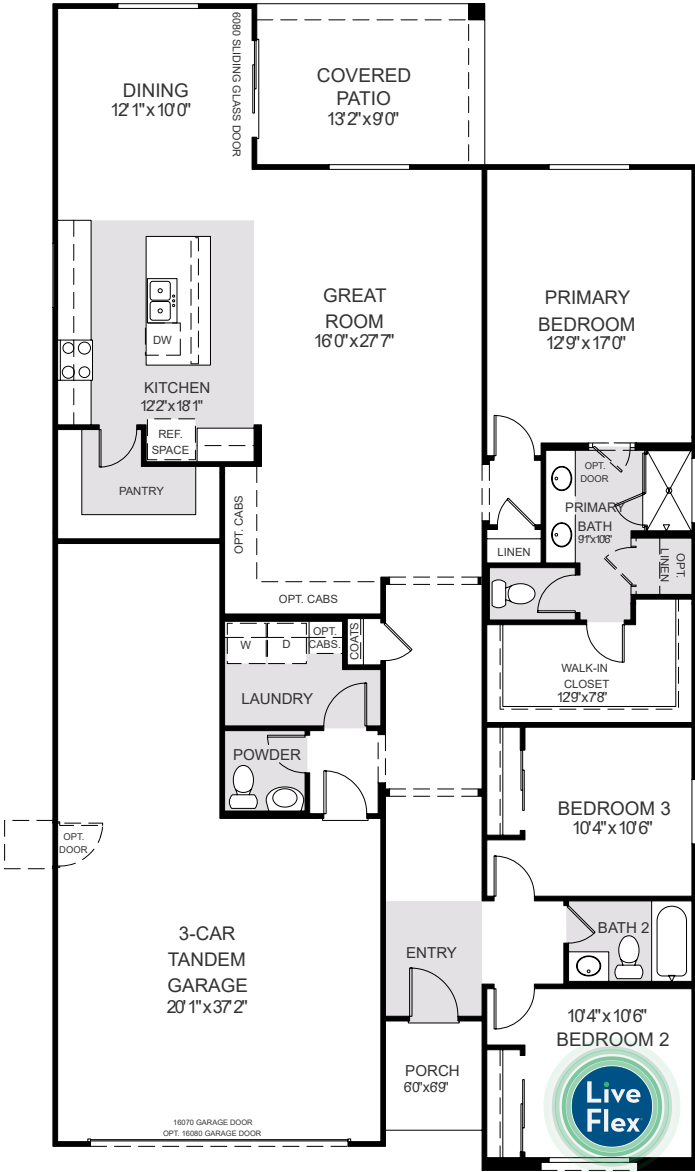

Falcon

3 to 4 Bedrooms - 2.5 to 3 Baths - 1,939 to 2,116 Sq. Ft.

©2022 Landsea Homes. Plans, pricing, product information, square footage, amenities and community/neighborhood information are subject to change without notice or obligation. Photographs, renderings, and floor plans, are for representation purposes only and may not reflect the exact features or dimensions of your home. Some features and options shown may not be offered in your community. Please see the actual purchase agreement for additional information, disclosures and disclaimers relation to your home and its features. All rights reserved and strictly enforced. This is not an offering where prohibited by law. No information contained herein shall be deemed to constitute a representation or warranty of any kind. Please consult a Landsea Homes sales representative for details. CalBRE#02030520.