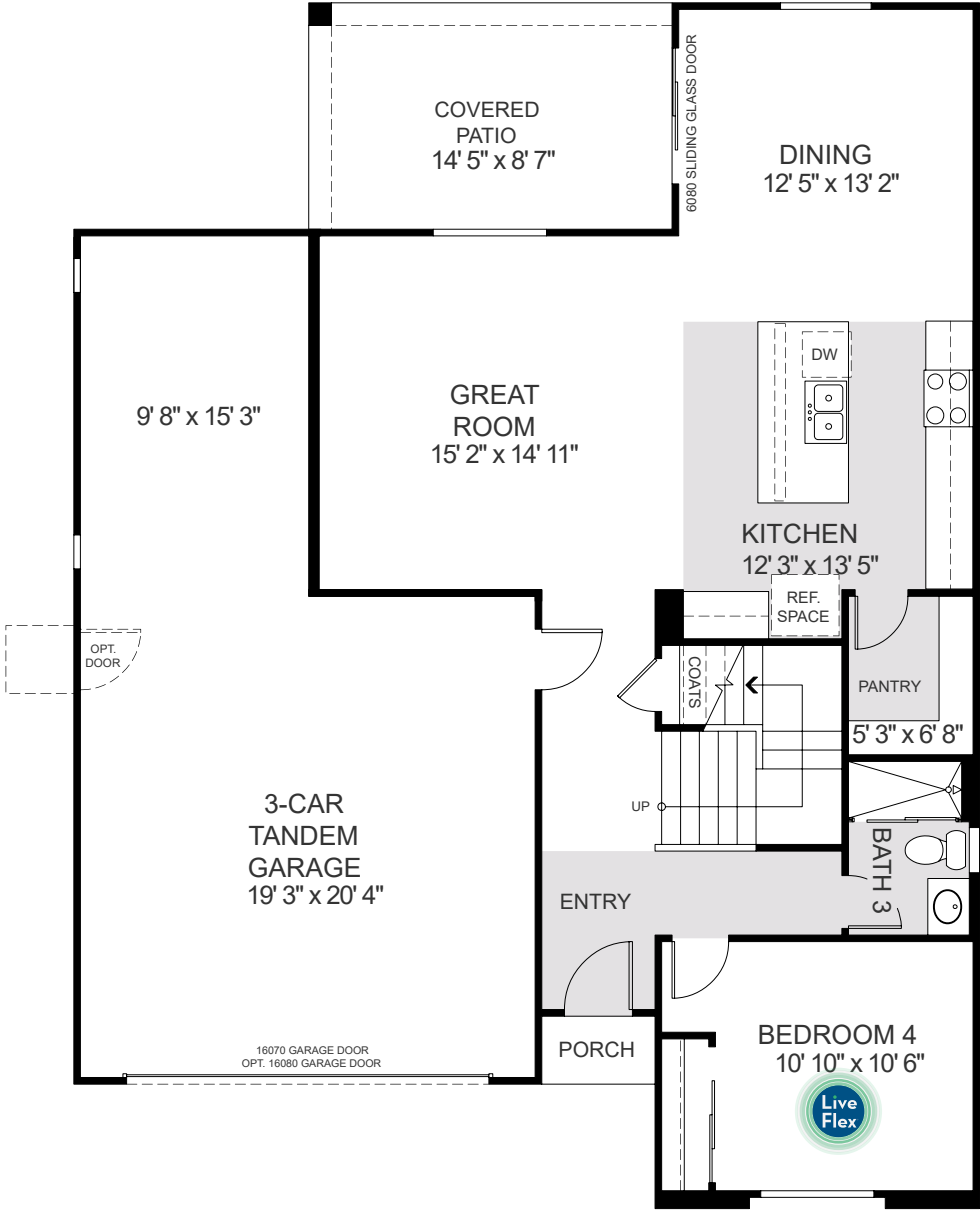

King

4 Bedrooms - 3 Baths - 2,279 Sq. Ft.

FIRST FLOOR

©2022 Landsea Homes. Plans, pricing, product information, square footage, amenities and community/neighborhood information are subject to change without notice or obligation. Photographs, renderings, and floor plans, are for representation purposes only and may not reflect the exact features or dimensions of your home. Some features and options shown may not be offered in your community. Please see the actual purchase agreement for additional information, disclosures and disclaimers relation to your home and its features. All rights reserved and strictly enforced. This is not an offering where prohibited by law. No information contained herein shall be deemed to constitute a representation or warranty of any kind. Please consult a Landsea Homes sales representative for details. CalBRE#02030520.

King

4 Bedrooms - 3 Baths - 2,279 Sq. Ft.

SECOND FLOOR

©2022 Landsea Homes. Plans, pricing, product information, square footage, amenities and community/neighborhood information are subject to change without notice or obligation. Photographs, renderings, and floor plans, are for representation purposes only and may not reflect the exact features or dimensions of your home. Some features and options shown may not be offered in your community. Please see the actual purchase agreement for additional information, disclosures and disclaimers relation to your home and its features. All rights reserved and strictly enforced. This is not an offering where prohibited by law. No information contained herein shall be deemed to constitute a representation or warranty of any kind. Please consult a Landsea Homes sales representative for details. CalBRE#02030520.