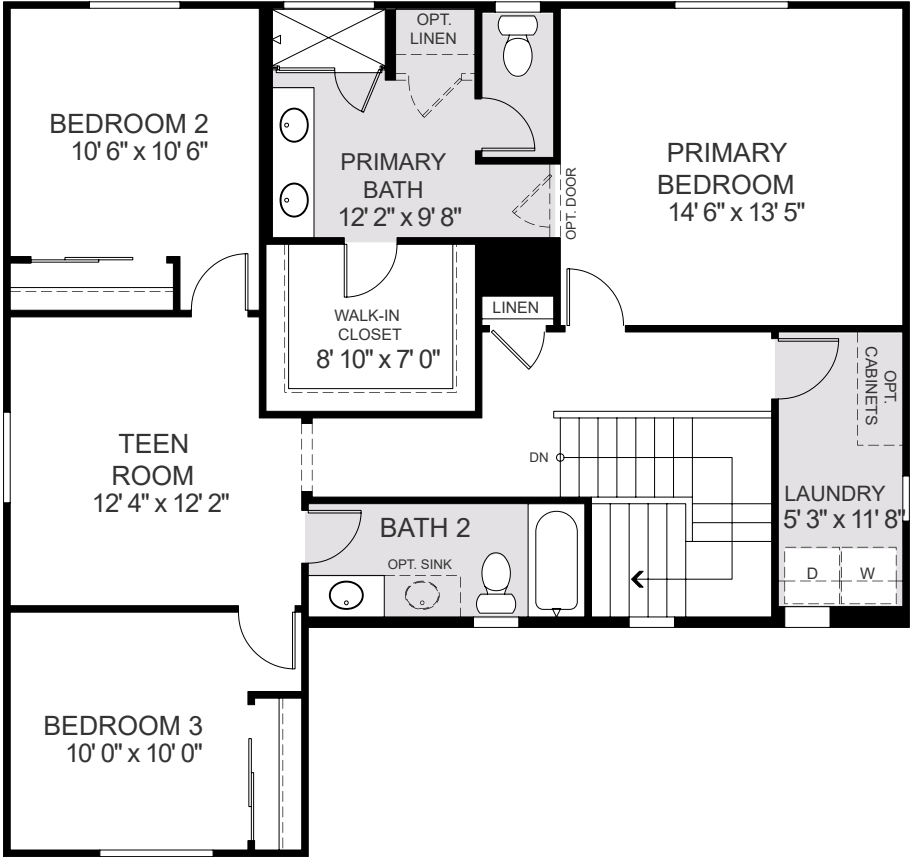

King

4 Bedrooms - 3 Baths - 2,279 Sq. Ft.

FIRST FLOOR

©2022 Landsea Homes. Plans, pricing, product information, square footage, amenities and community/neighborhood information are subject to change without notice or obligation. Photographs, renderings, and floor plans, are for representation purposes only and may not reflect the exact features or dimensions of your home. Some features and options shown may not be offered in your community. Please see the actual purchase agreement for additional information, disclosures and disclaimers relation to your home and its features. All rights reserved and strictly enforced. This is not an offering where prohibited by law. No information contained herein shall be deemed to constitute a representation or warranty of any kind. Please consult a Landsea Homes sales representative for details. CalBRE#02030520.

King

4 Bedrooms - 3 Baths - 2,279 Sq. Ft.

SECOND FLOOR

©2022 Landsea Homes. Plans, pricing, product information, square footage, amenities and community/neighborhood information are subject to change without notice or obligation. Photographs, renderings, and floor plans, are for representation purposes only and may not reflect the exact features or dimensions of your home. Some features and options shown may not be offered in your community. Please see the actual purchase agreement for additional information, disclosures and disclaimers relation to your home and its features. All rights reserved and strictly enforced. This is not an offering where prohibited by law. No information contained herein shall be deemed to constitute a representation or warranty of any kind. Please consult a Landsea Homes sales representative for details. CalBRE#02030520.