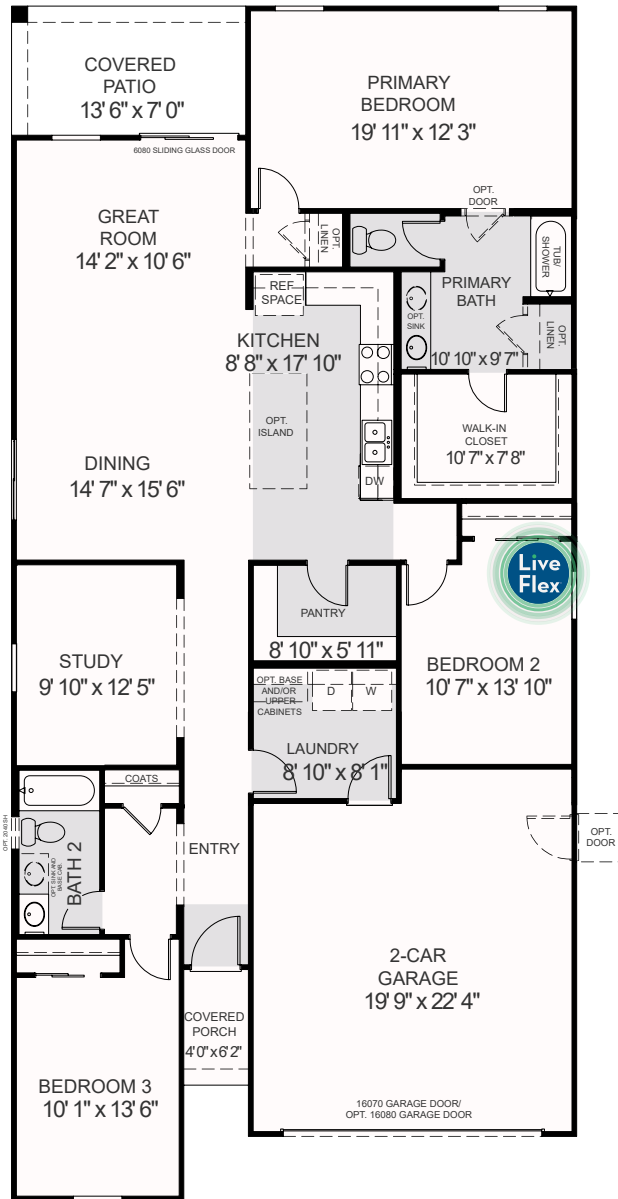

Sabino

3 to 4 Bedrooms - 2 to 2.5 Baths - 1,897 Sq. Ft.

©2021 Landsea Homes. Plans, pricing, product information, square footage, amenities and community/neighborhood information are subject to change without notice or obligation. Photographs, renderings, and floor plans, are for representation purposes only and may not reflect the exact features or dimensions of your home. Some features and options shown may not be offered in your community. Please see the actual purchase agreement for additional information, disclosures and disclaimers relation to your home and its features. All rights reserved and strictly enforced. This is not an offering where prohibited by law. No information contained herein shall be deemed to constitute a representation or warranty of any kind. Please consult a Landsea Homes sales representative for details. CalBRE#02030520.