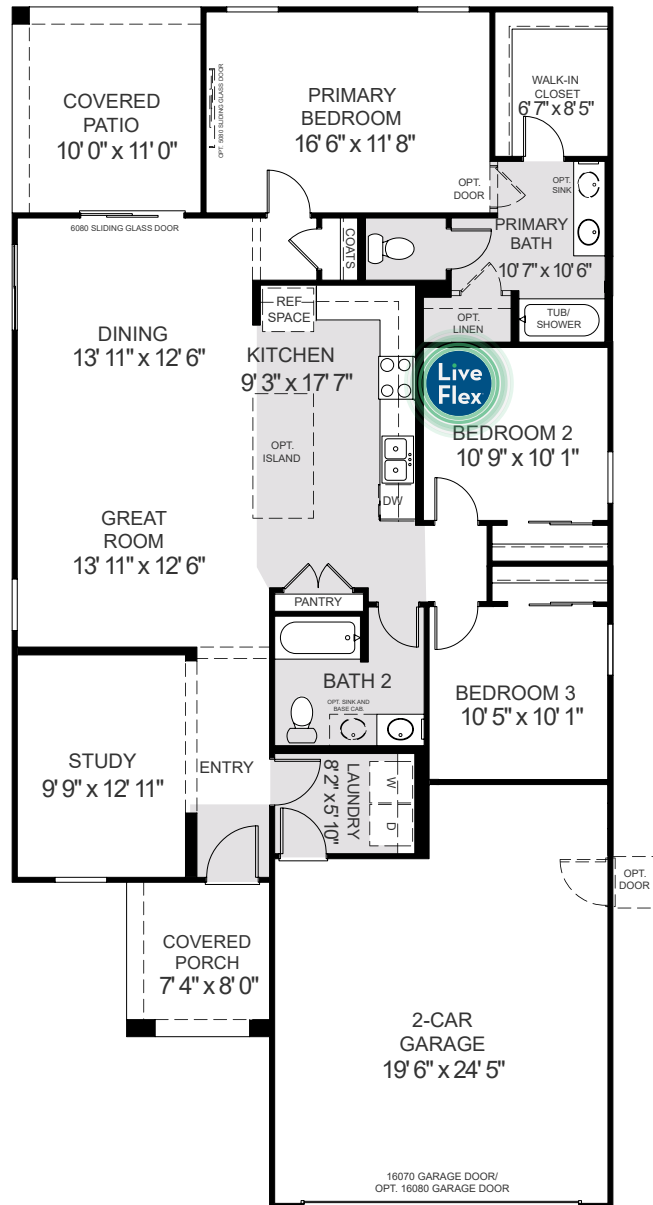

Madera

3 to 4 Bedrooms - 2 Baths - 1,580 Sq. Ft.

©2021 Landsea Homes. Plans, pricing, product information, square footage, amenities and community/neighborhood information are subject to change without notice or obligation. Photographs, renderings, and floor plans, are for representation purposes only and may not reflect the exact features or dimensions of your home. Some features and options shown may not be offered in your community. Please see the actual purchase agreement for additional information, disclosures and disclaimers relation to your home and its features. All rights reserved and strictly enforced. This is not an offering where prohibited by law. No information contained herein shall be deemed to constitute a representation or warranty of any kind. Please consult a Landsea Homes sales representative for details. CalBRE#02030520.