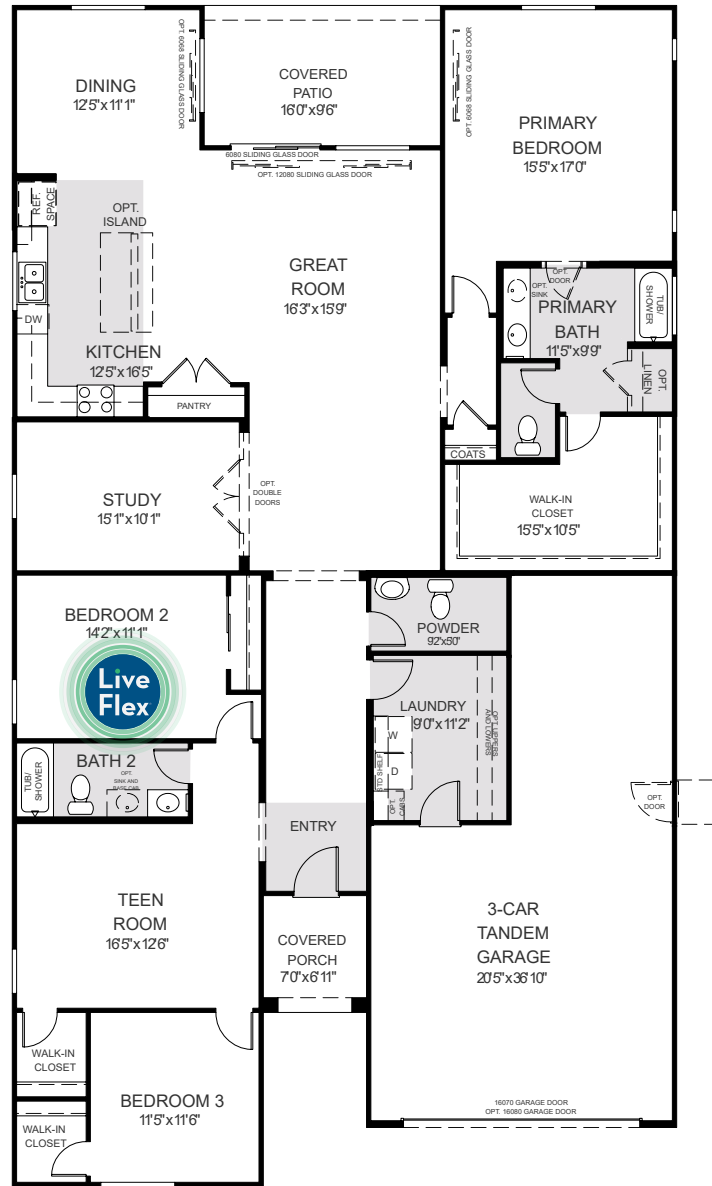

Fremont

3 to 5 Bedrooms - 2.5 to 3 Baths - 2,608 to 2,750 Sq. Ft.

©2021 Landsea Homes. Plans, pricing, product information, square footage, amenities and community/neighborhood information are subject to change without notice or obligation. Photographs, renderings, and floor plans, are for representation purposes only and may not reflect the exact features or dimensions of your home. Some features and options shown may not be offered in your community. Please see the actual purchase agreement for additional information, disclosures and disclaimers relation to your home and its features. All rights reserved and strictly enforced. This is not an offering where prohibited by law. No information contained herein shall be deemed to constitute a representation or warranty of any kind. Please consult a Landsea Homes sales representative for details. CalBRE#02030520.