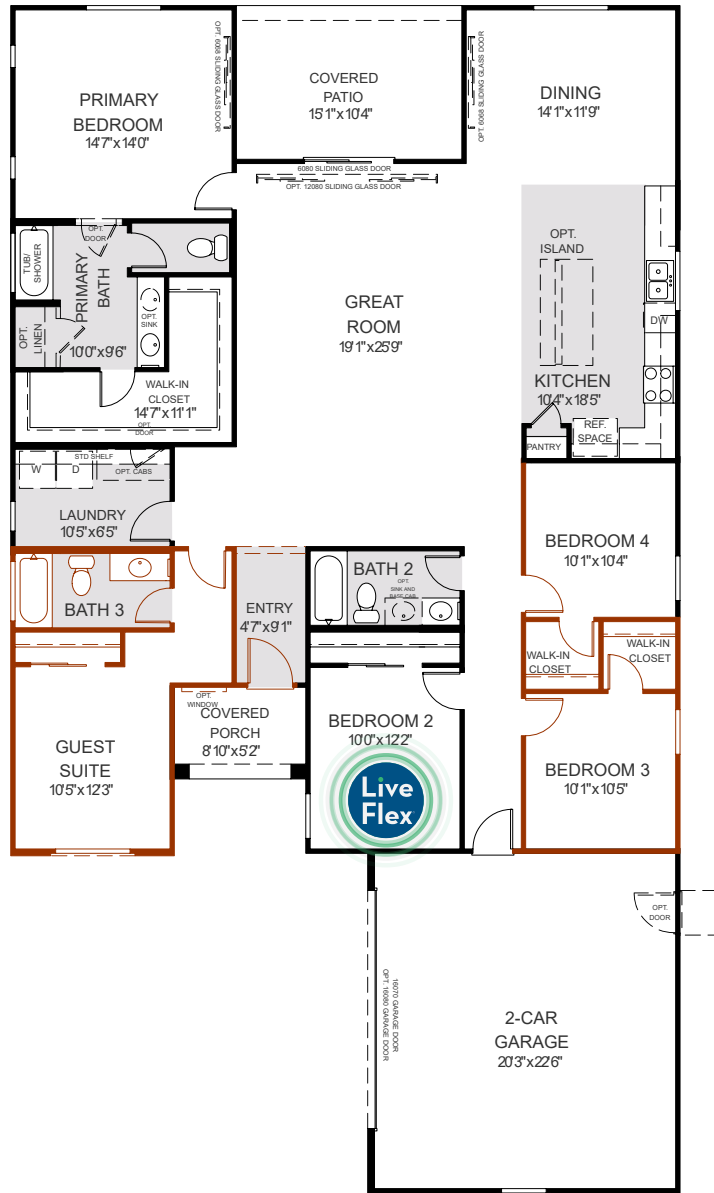

Hualapai

3 to 5 Bedrooms - 2 to 3 Baths - 2,088 to 2,309 Sq. Ft.

Showing Options: Guest Suite, Bed 4

©2021 Landsea Homes. Plans, pricing, product information, square footage, amenities and community/neighborhood information are subject to change without notice or obligation. Photographs, renderings, and floor plans, are for representation purposes only and may not reflect the exact features or dimensions of your home. Some features and options shown may not be offered in your community. Please see the actual purchase agreement for additional information, disclosures and disclaimers relation to your home and its features. All rights reserved and strictly enforced. This is not an offering where prohibited by law. No information contained herein shall be deemed to constitute a representation or warranty of any kind. Please consult a Landsea Homes sales representative for details. CalBRE#02030520.