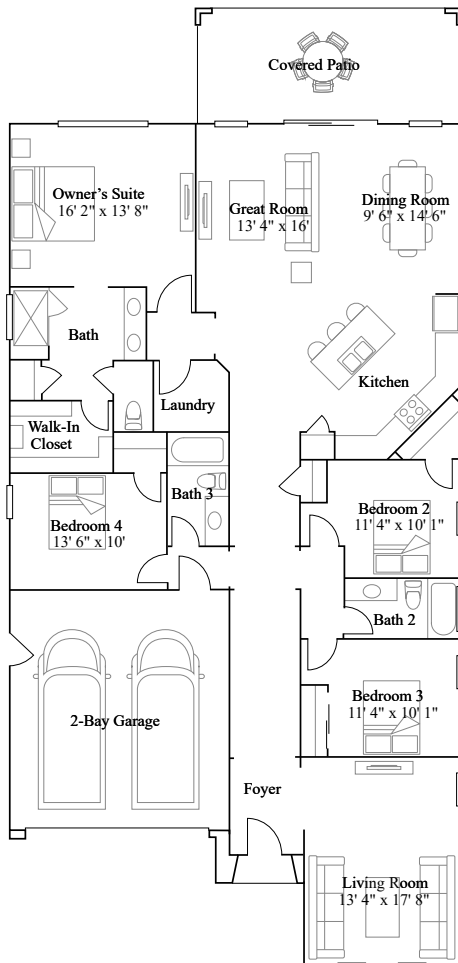

Sage Plan 4022

4 bd . 3 ba . 2,274 ft²

Sage Plan 4022 at Horizon in Goodyear, AZ

1st Floor

Feedback