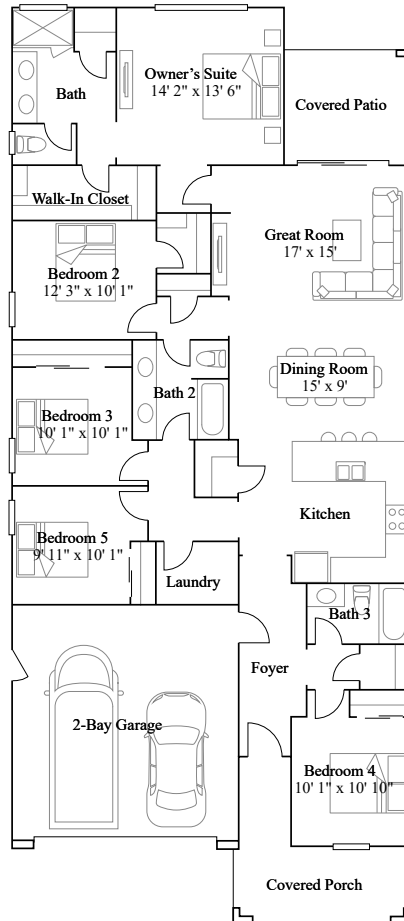

Arbor in Goodyear, AZ

Ocotillo Plan 3520

5 bd . 3 ba . 1,968 ft²

Ocotillo Plan 3520 at Arbor in Goodyear, AZ

1st Floor

Feedback

Floorplan may vary by homesite. Learn more at.

<https://www.lennar.com/legal#floor-plans-and-elevations>