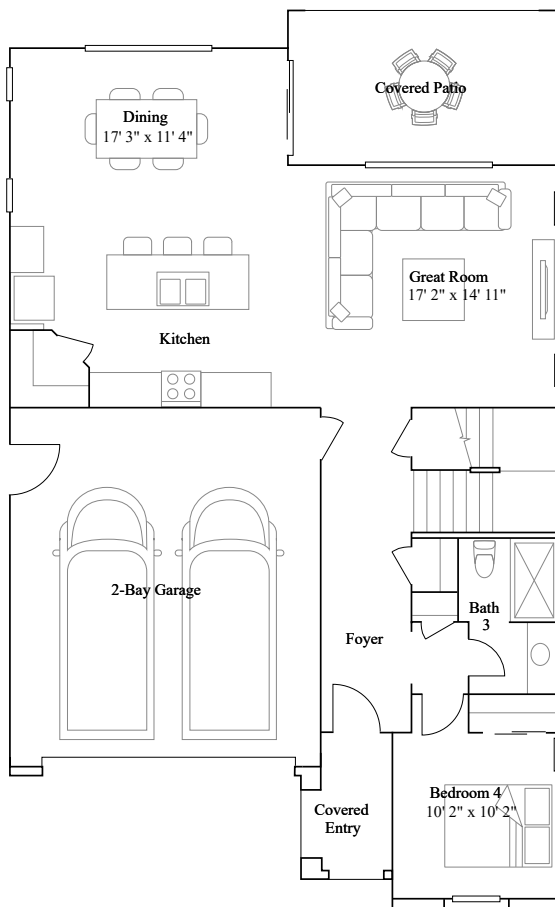

Cottonwood Plan 3524

4 bd . 3 ba . 2,551 ft²

Cottonwood Plan 3524 at Premier in Goodyear, AZ

1st Floor

2nd Floor