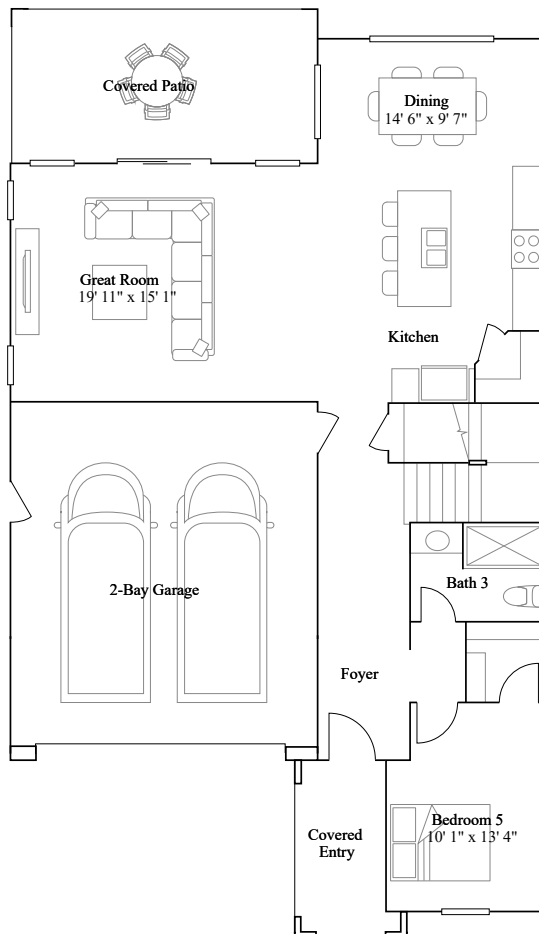

Carlsbad Plan 3526

5 bd . 3 ba . 2,685 ft²

Carlsbad Plan 3526 at Premier in Goodyear, AZ

1st Floor

Feedback

2nd Floor