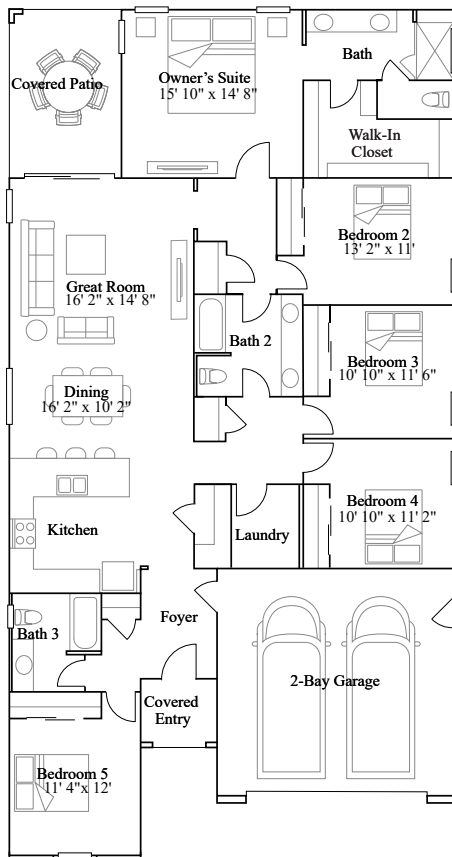

# Clark II Plan 4076

5 bd . 3 ba . 2,233 ft<sup>2</sup>

Clark II Plan 4076 at Horizon in Goodyear, AZ

1st Floor

Feedback