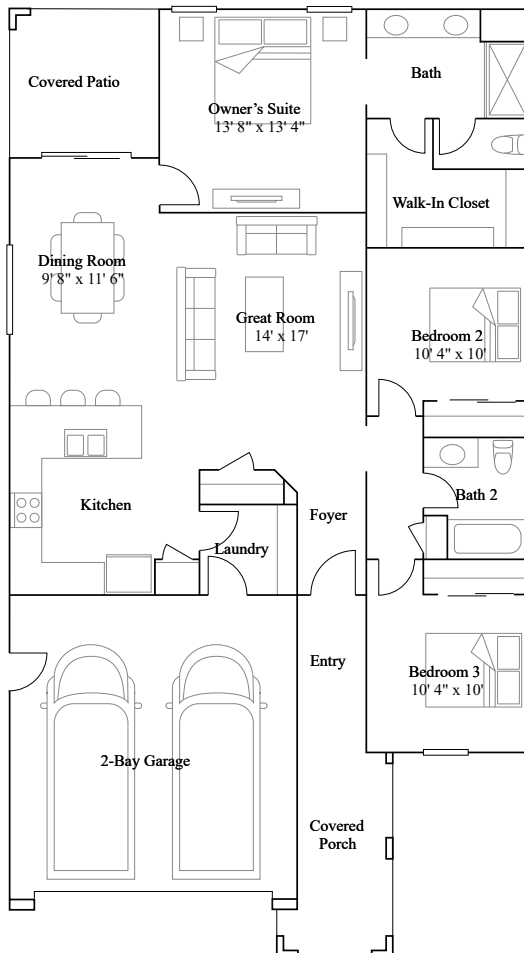

Coronado Plan 3560

3 bd . 2 ba . 1,401 ft²

Coronado Plan 3560 at Premier in Goodyear, AZ

1st Floor

Feedback