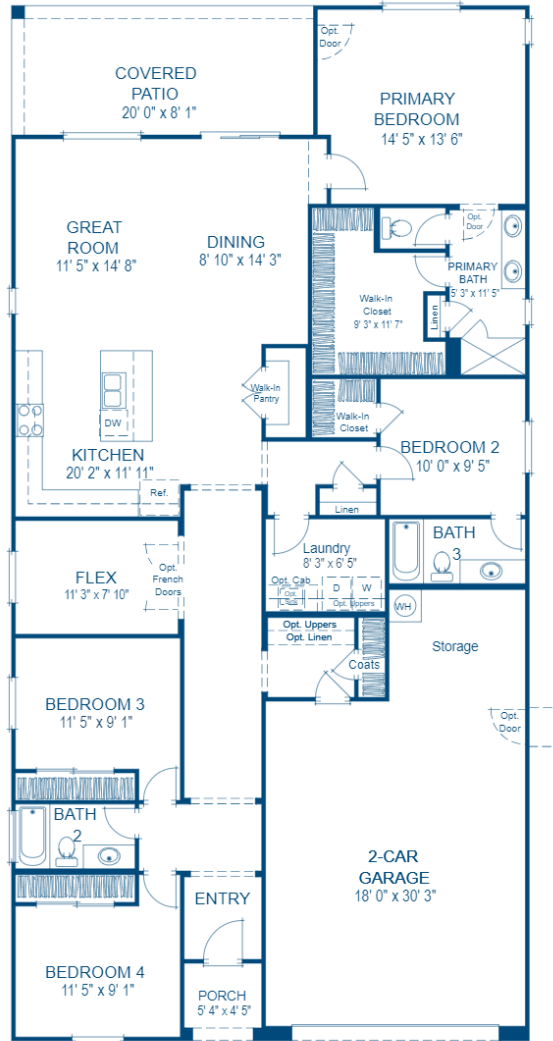

- Plan 4003
- 4 Bedrooms
- 3 Baths
- 2,273 sq. ft
- 3 Garages

First Floor

Elevation A

Elevation B

Elevation C