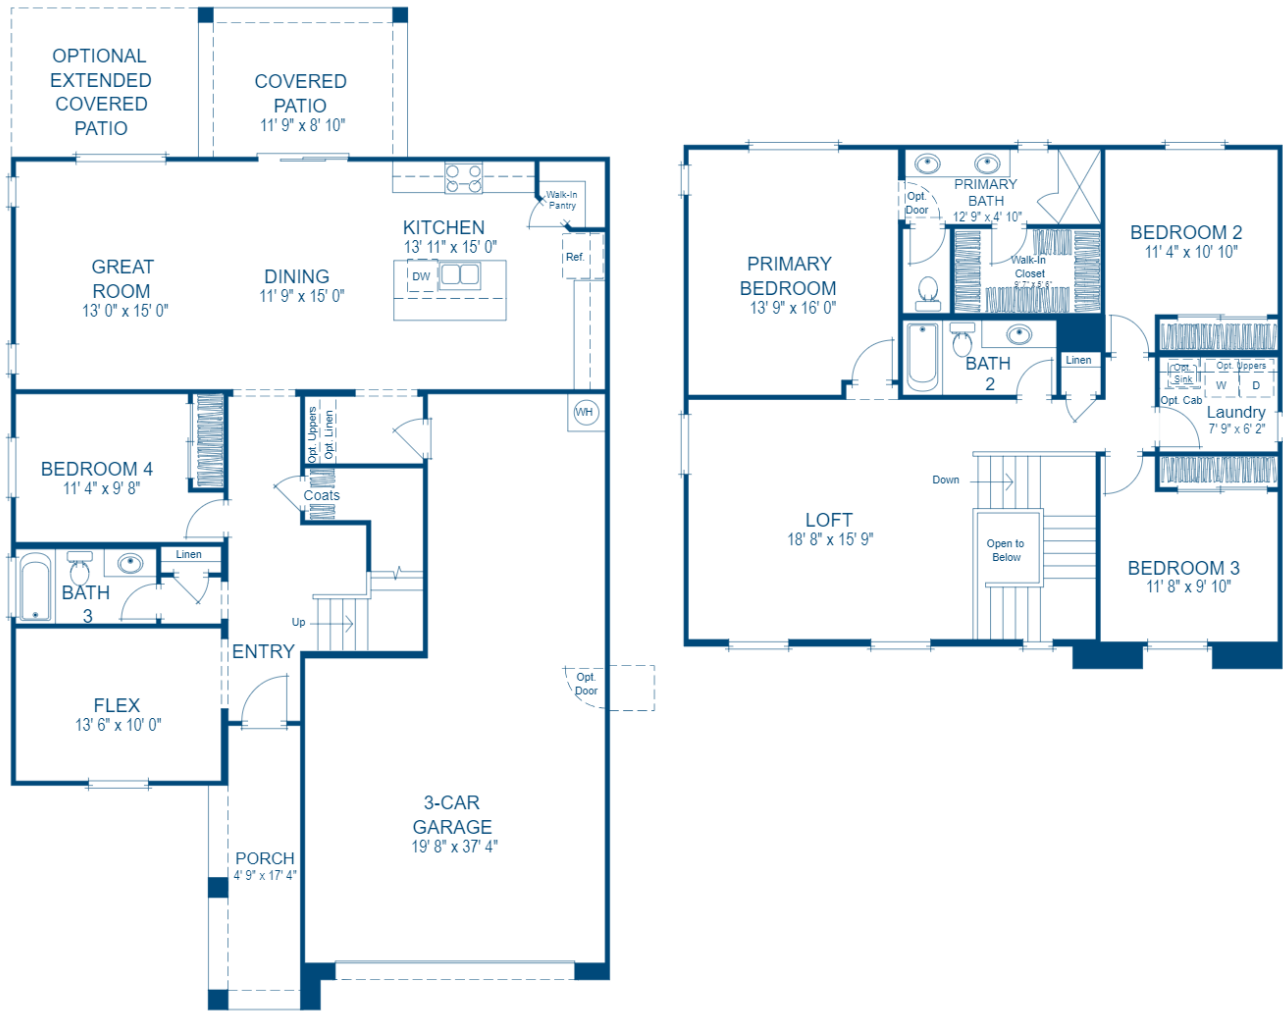

Plan 4004

- 4 Bedrooms
- 3 Baths
- 2,507 sq. ft
- 3 Garages

First Floor

Second Floor

Elevation A

Elevation B

Elevation C