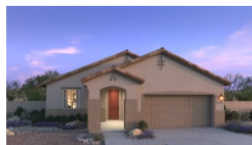

Plan 4002

- 4 Bedrooms
- 2.5 Baths
- 2,118 sq. ft
- 2 Garages

First Floor

Elevation A

Elevation B

Elevation C