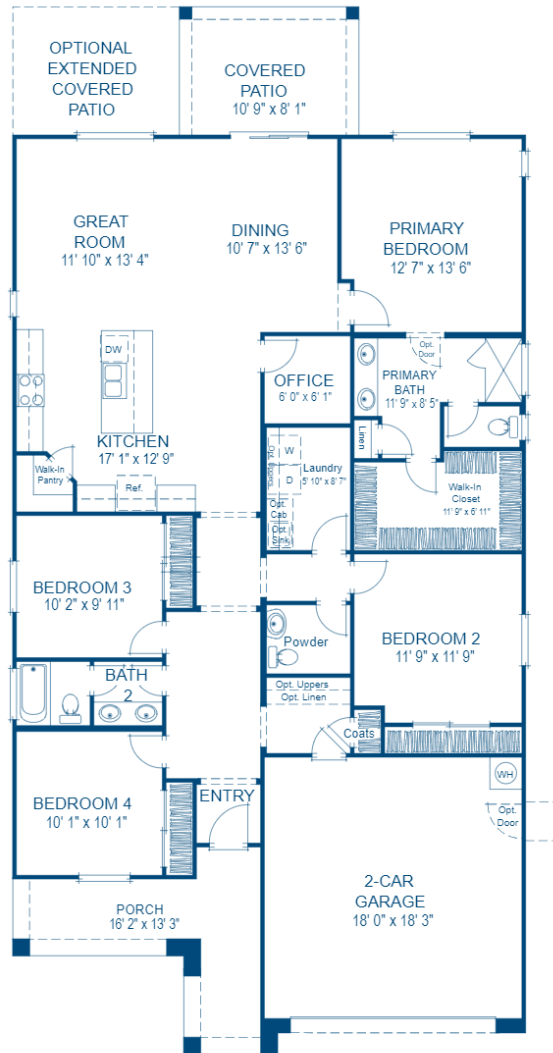

Plan 4002

- 4 Bedrooms
- 2.5 Baths
- 2,118 sq. ft
- 2 Garages

First Floor

Elevation A

Elevation B

Elevation C