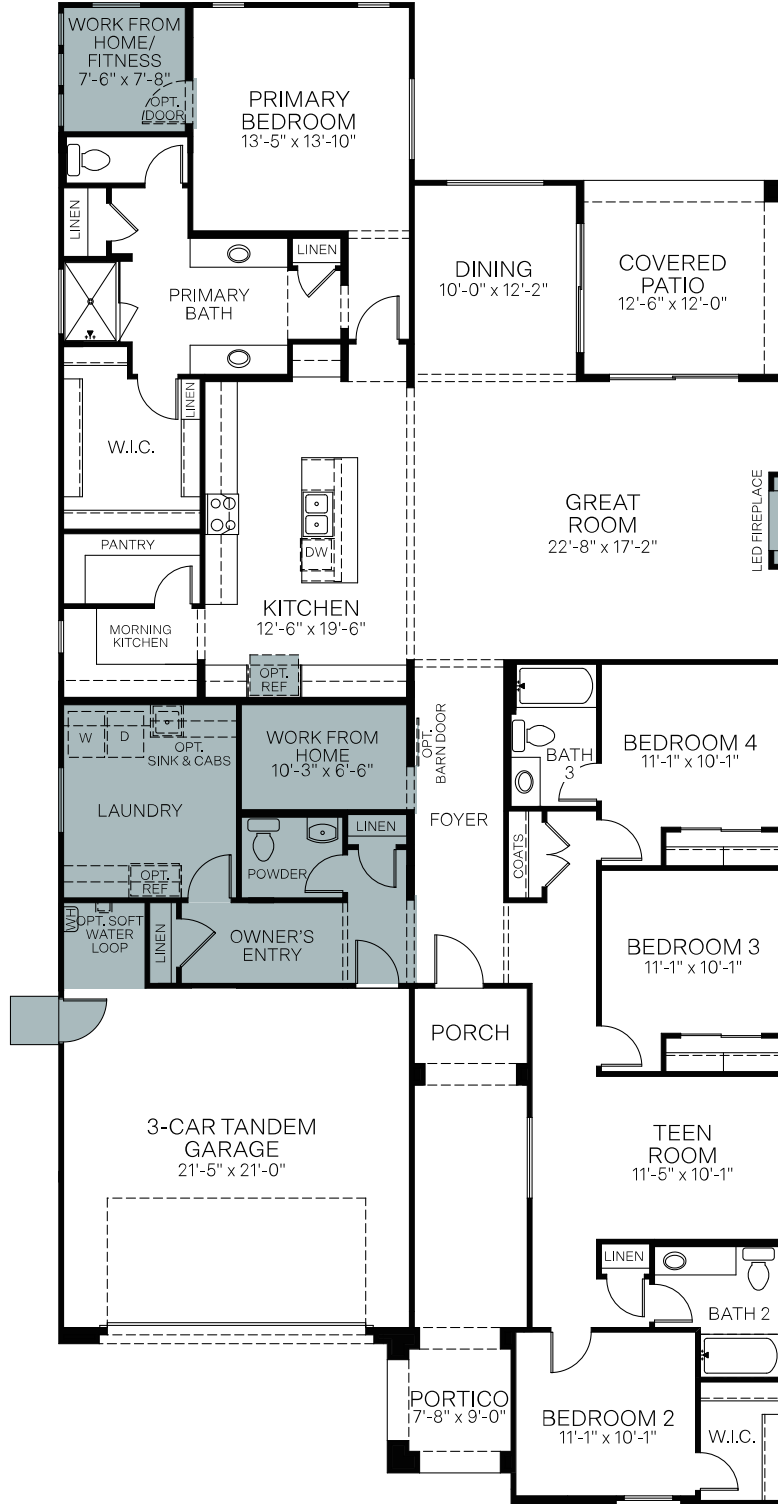

# Beacon - 4526

4 Bedrooms, 3.5 Baths, 3 Car Garage  
2,608 Square Feet

## First Floor

# Beacon - 4526

---

4 Bedrooms, 3.5 Baths, 3 Car Garage  
2,608 Square Feet