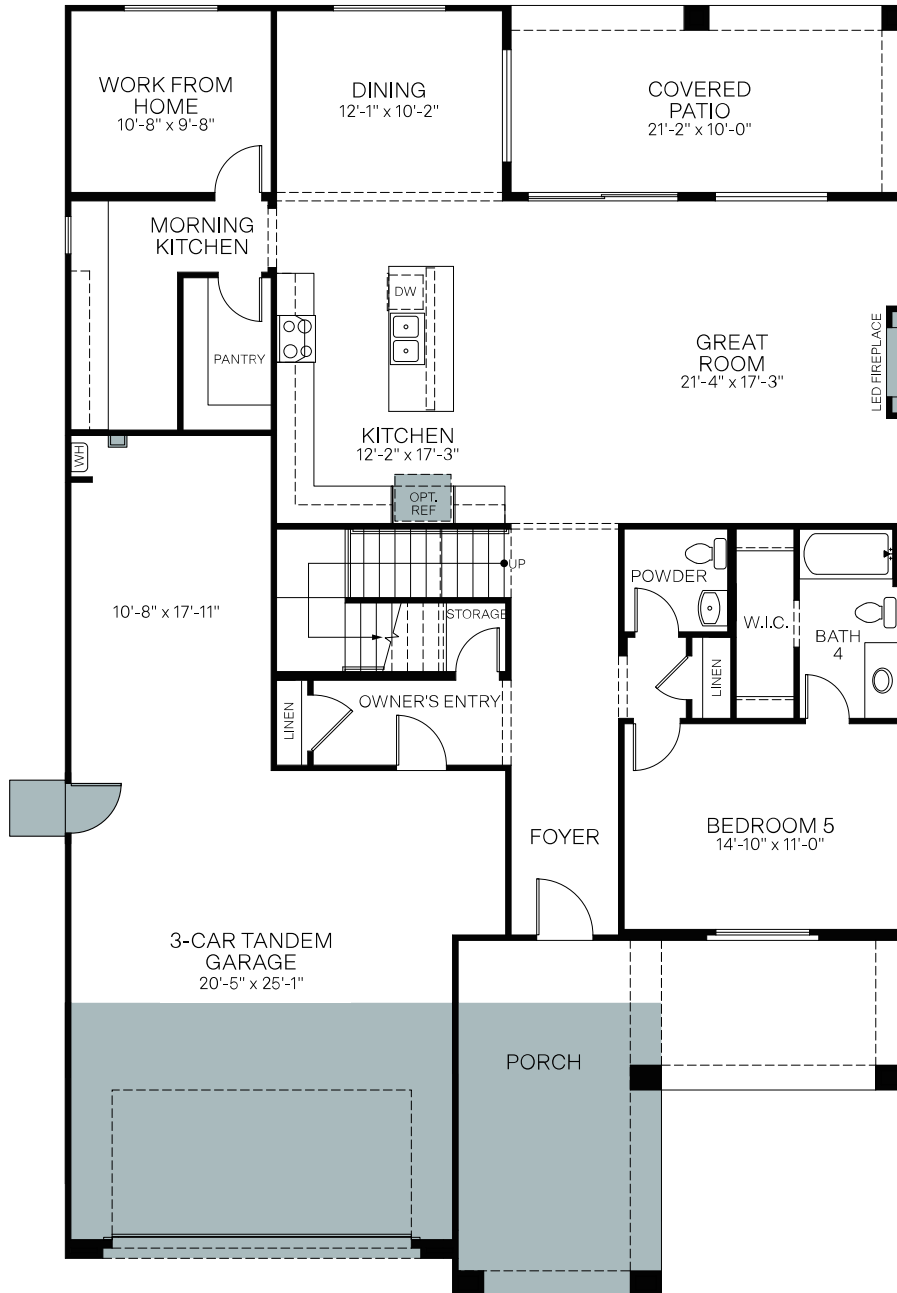

Zenith - 4530

5 Bedrooms, 4.5 Baths, 3 Car Garage
3,065 Square Feet

First Floor

Zenith - 4530

5 Bedrooms, 4.5 Baths, 3 Car Garage
3,065 Square Feet

Second Floor

Zenith - 4530

5 Bedrooms, 4.5 Baths, 3 Car Garage
3,065 Square Feet