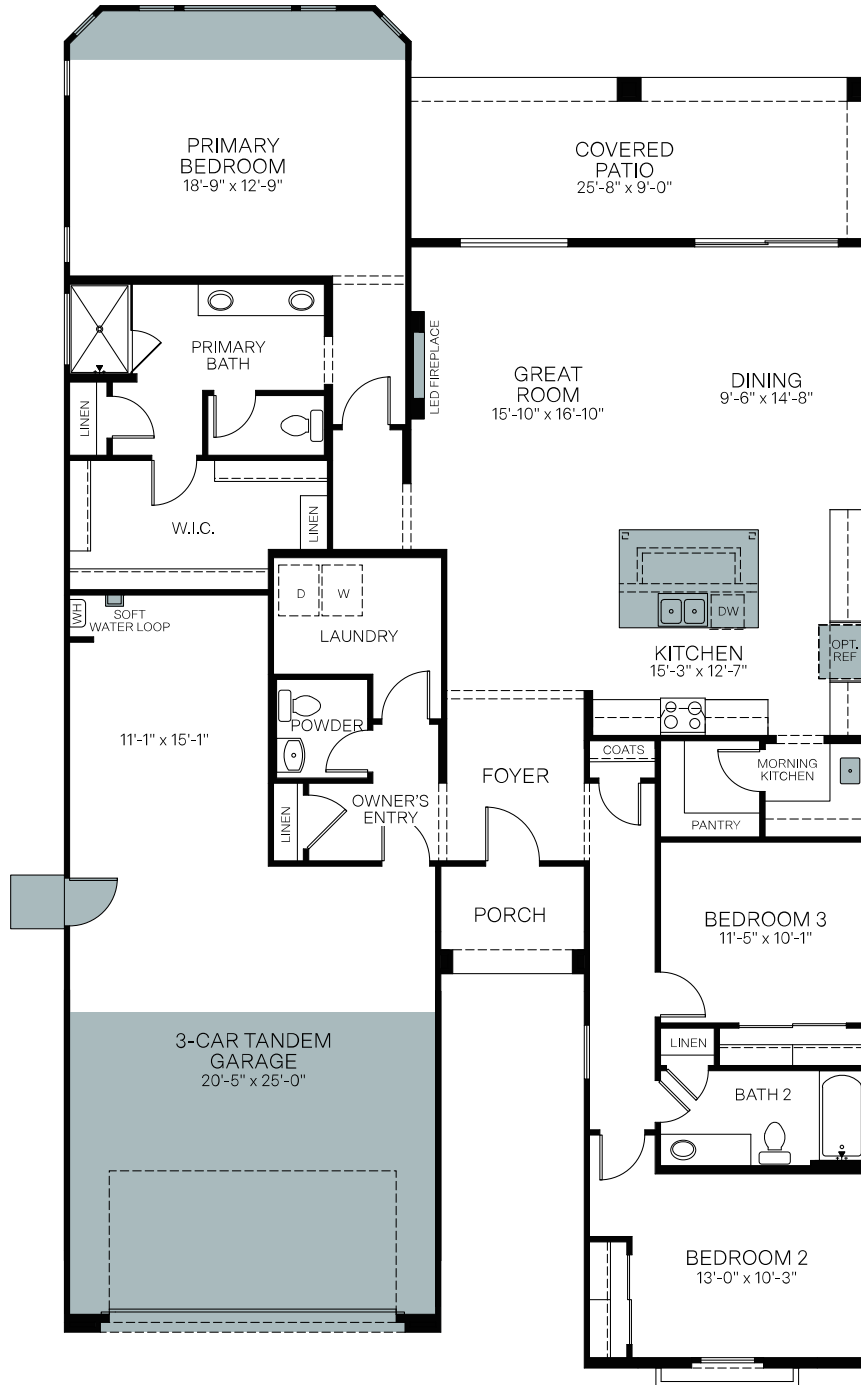

Cairn - 4520

3 Bedrooms, 2.5 Baths, 3 Car Garage
2,064 Square Feet

Floor Plan

Cairn - 4520

3 Bedrooms, 2.5 Baths, 3 Car Garage
2,064 Square Feet