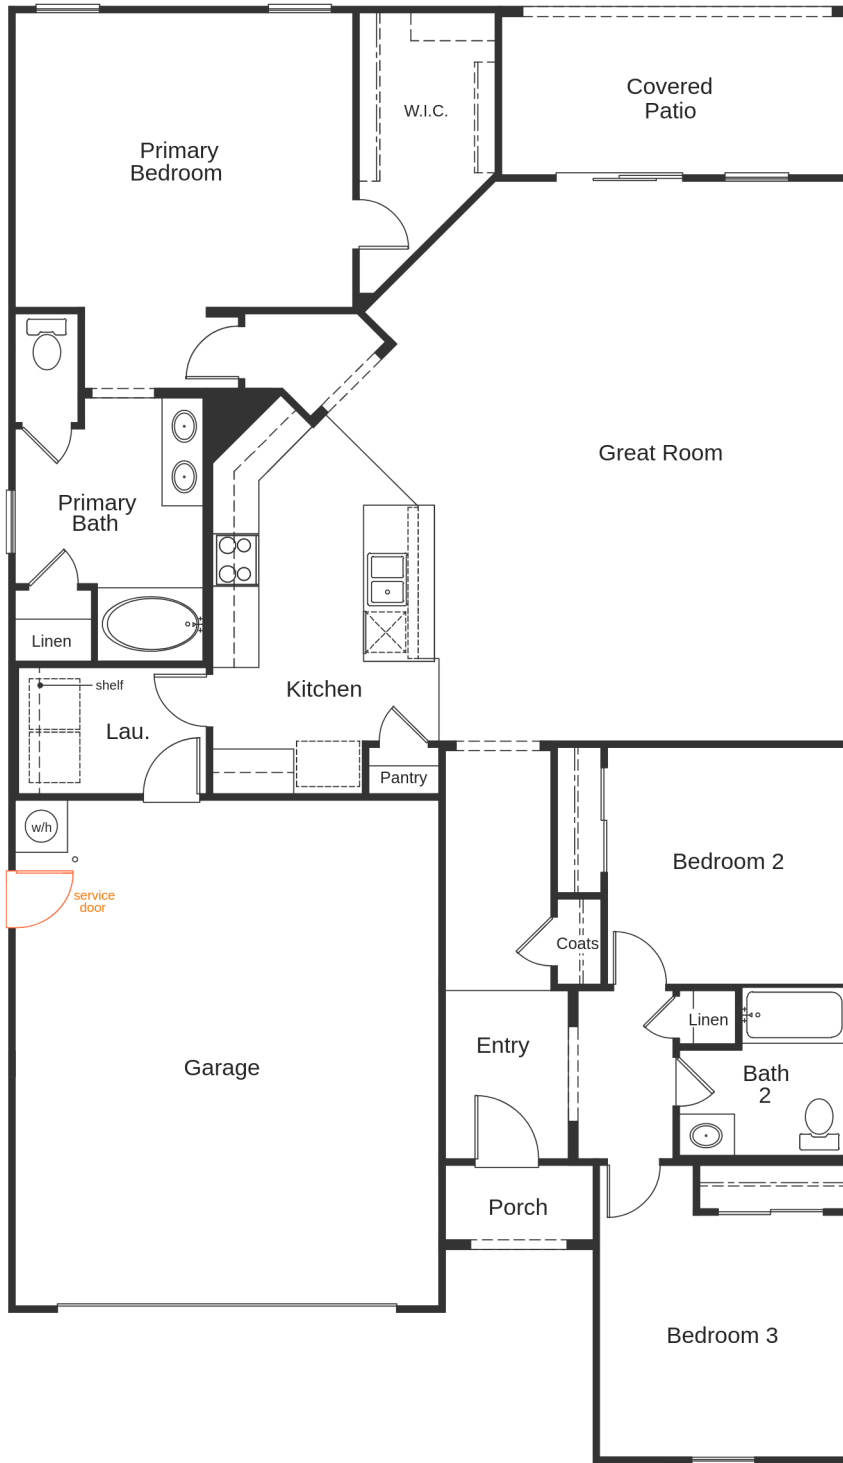

PLAN PLAN 1888 1,888 SQ. FT. | 1 FL | 3 BED | 2 BTH | 2-CAR GRG.

PLAN PLAN 1888 1,888 SQ. FT. | 1 FL | 3 BED | 2 BTH | 2-CAR GRG.

Elevation A