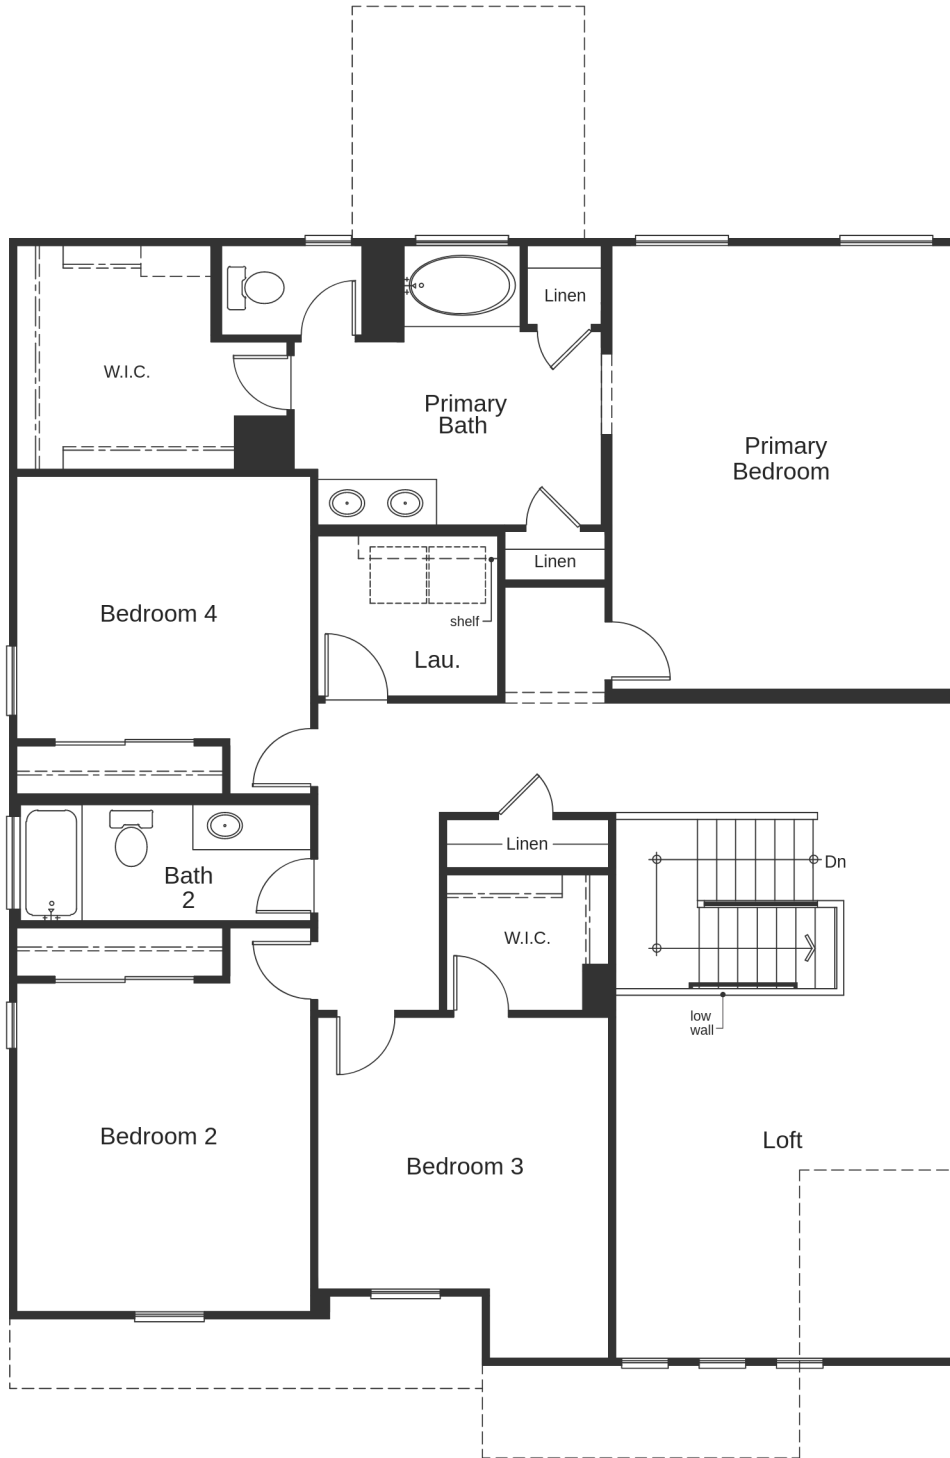

PLAN PLAN 3368 3,368 SQ. FT. | 2 FL | 5 BED | 3 BTH | 2-CAR GRG.

PLAN PLAN 3368 3,368 SQ. FT. | 2 FL | 5 BED | 3 BTH | 2-CAR GRG.

PLAN PLAN 3368 3,368 SQ. FT. | 2 FL | 5 BED | 3 BTH | 2-CAR GRG.

Elevation A