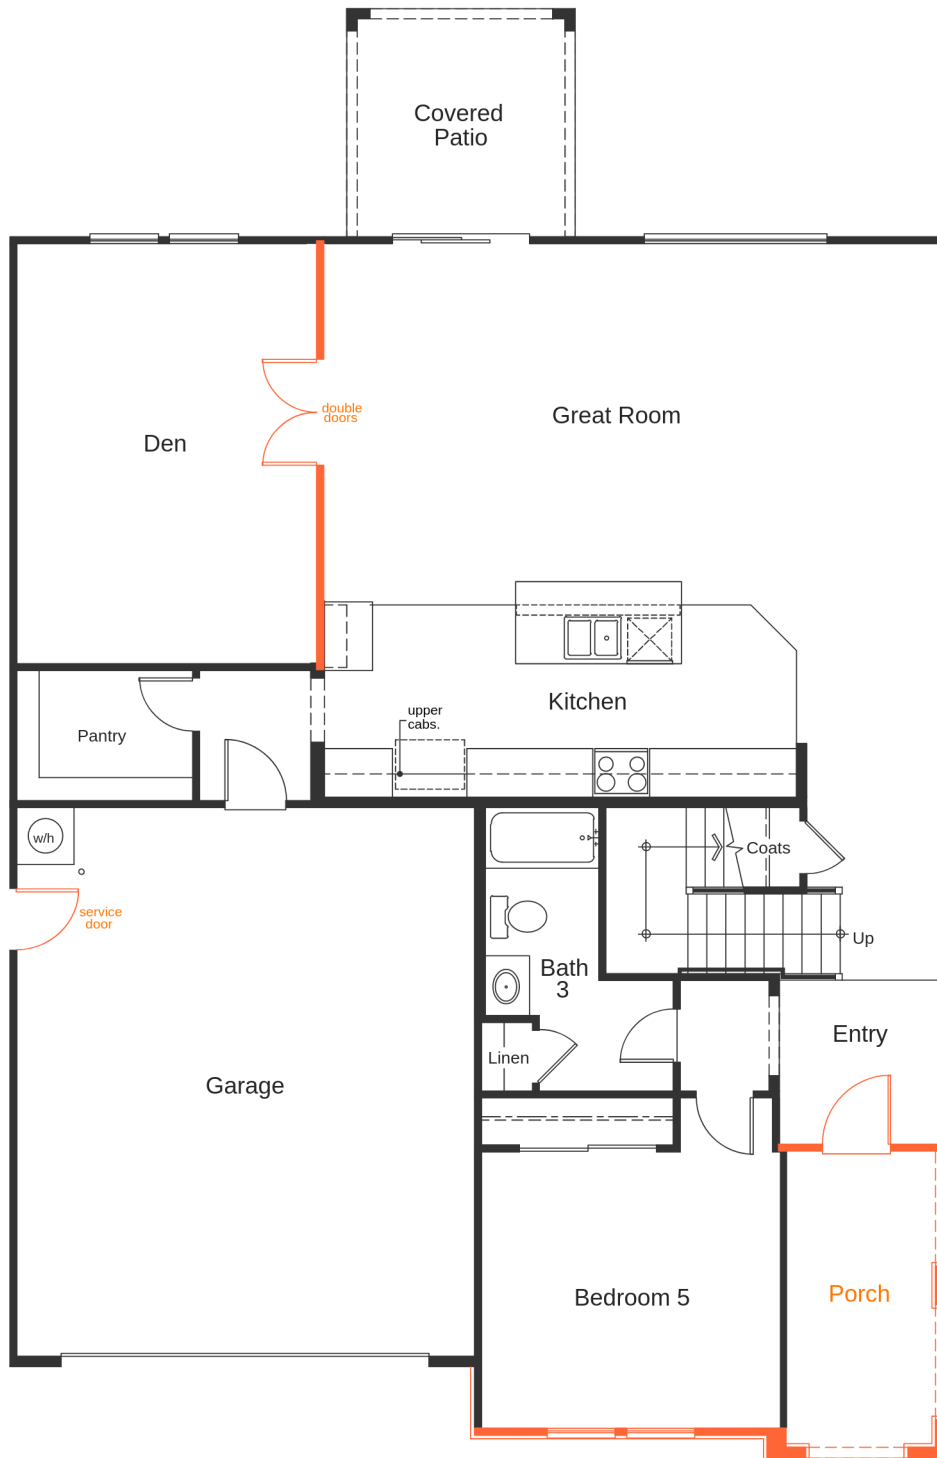

PLAN PLAN 3368 3,368 SQ. FT. | 2 FL | 5 BED | 3 BTH | 2-CAR GRG.

PLAN PLAN 3368 3,368 SQ. FT. | 2 FL | 5 BED | 3 BTH | 2-CAR GRG.

PLAN PLAN 3368 3,368 SQ. FT. | 2 FL | 5 BED | 3 BTH | 2-CAR GRG.

Elevation A