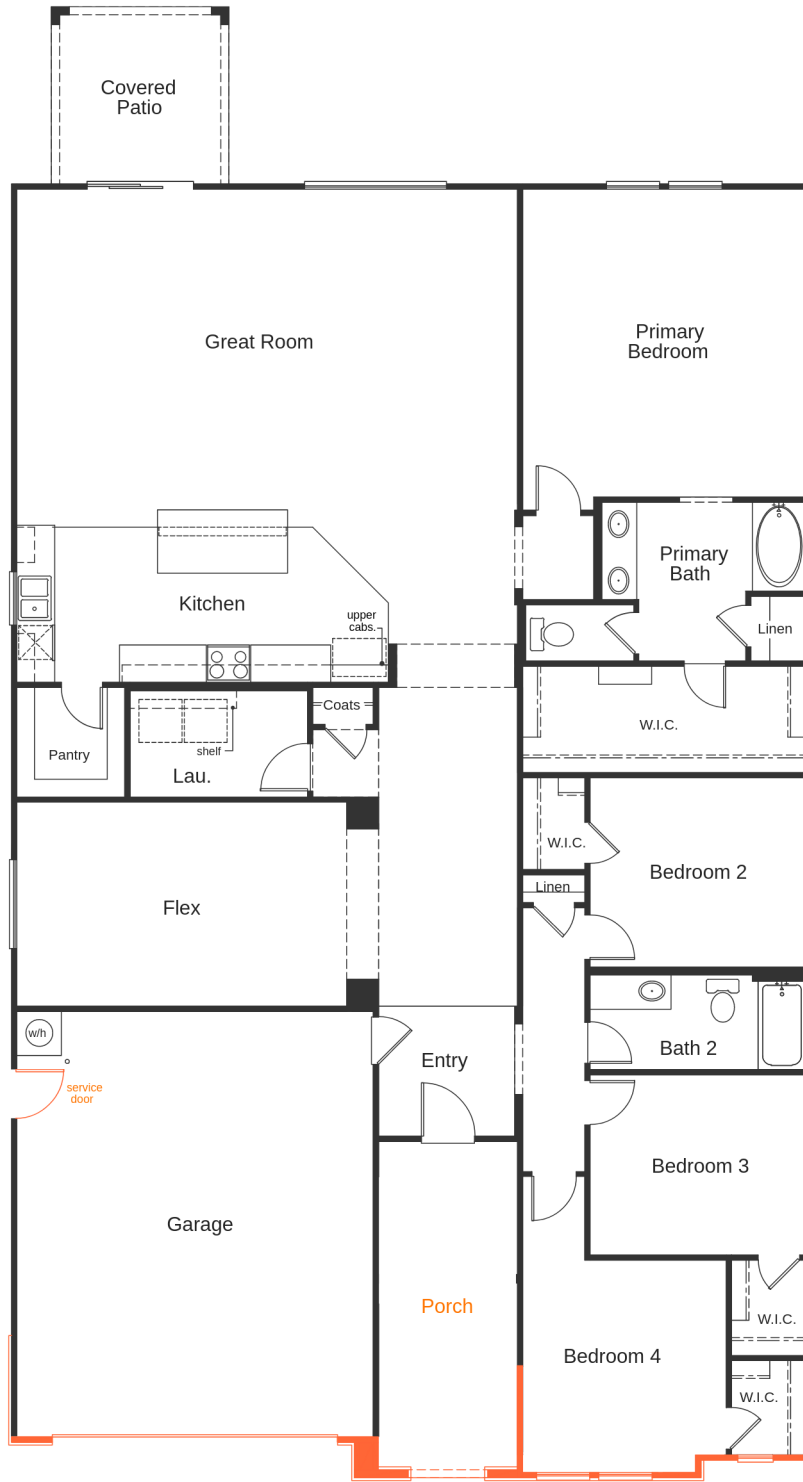

PLAN PLAN 2578 2,578 SQ. FT. | 1 FL | 4 BED | 2 BTH | 2-CAR GRG.

**PLAN** PLAN 2578 2,578 SQ. FT. | 1 FL | 4 BED | 2 BTH | 2-CAR GRG.

## Elevation A