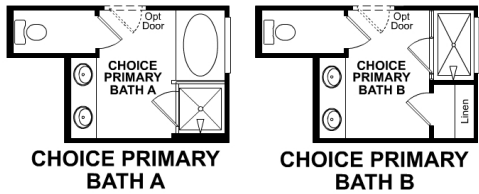

DETAILS AND FEATURES

- Center island with integrated sink created for easy food prep and a place for your family to snack or spend time together
- Create lasting memories in your new great room, perfect for game or movie nights, and overall entertainment
- Walk-in closets designed for easy movement between shelves and optimal hanging and storage space
- Study located at the front of the home to maximize privacy while working at home