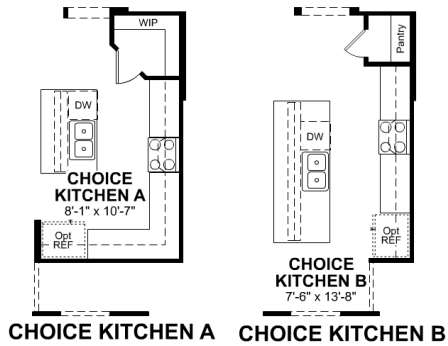

## OVERVIEW

 Litchfield Park, AZ

 3 Bedrooms

 1,842 Sq. Ft.

 From \$380s - \$590s

 2 Bathrooms

The single-story Pinehurst features an enclosed, private study at the front of the home that is perfect for an office or playroom. An open-concept kitchen with an expansive center island provides a place to prepare chef-inspired meals while entertaining your company in the great room.

## FLOORPLAN

### 1st Floor

Base Floorplan

Room Choices Floorplan

Paid Options Floorplan