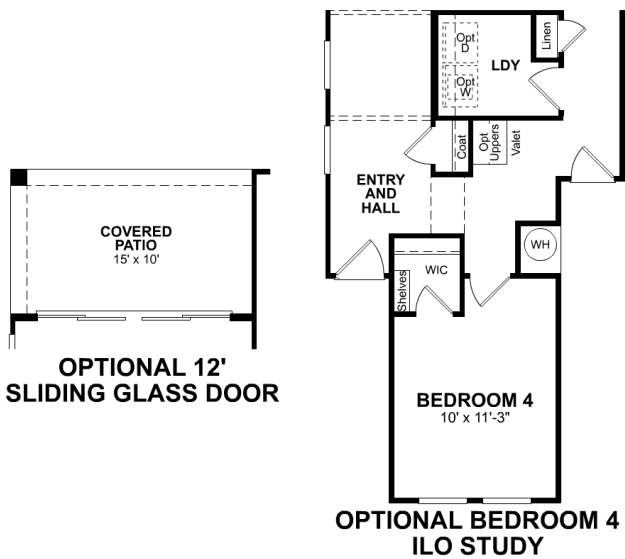

## OVERVIEW

 Litchfield Park, AZ

 3 Bedrooms

 1,842 Sq. Ft.

 From \$380s - \$590s

 2 Bathrooms

The single-story Pinehurst features an enclosed, private study at the front of the home that is perfect for an office or playroom. An open-concept kitchen with an expansive center island provides a place to prepare chef-inspired meals while entertaining your company in the great room.

## FLOORPLAN

### 1st Floor

Base Floorplan

Room Choices Floorplan

Paid Options Floorplan

## DETAILS AND FEATURES

- Center island with integrated sink created for easy food prep and a place for your family to snack or spend time together
- Create lasting memories in your new great room, perfect for game or movie nights, and overall entertainment
- Walk-in closets designed for easy movement between shelves and optimal hanging and storage space
- Study located at the front of the home to maximize privacy while working at home