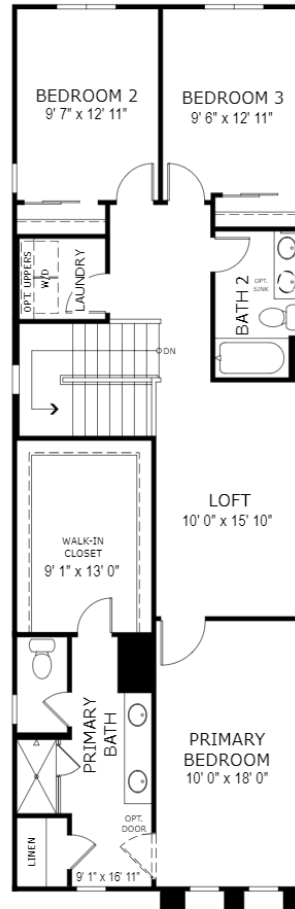

Sterling

3 Bedrooms
 2.5 Baths
 1,875 sq. ft

Level 1 Options:

- Elevation A
 Spanish

Level 2 Options:

- Elevation A
 Spanish
 - Shower

ELEVATION A
 SPANISH
 FIRST FLOOR

ELEVATION A
 SPANISH
 SECOND FLOOR