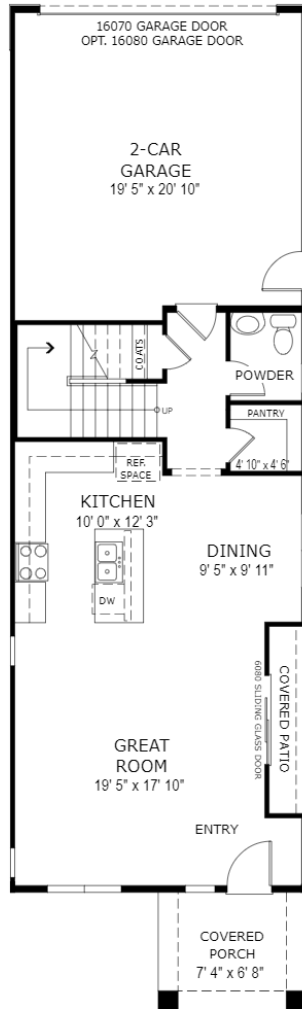

Sterling

3 Bedrooms
 2.5 Baths
 1,875 sq. ft

Level 1 Options:

- Elevation A
 Spanish

Level 2 Options:

- Elevation A
 Spanish
 - Shower

ELEVATION A
 SPANISH
 FIRST FLOOR

ELEVATION A
 SPANISH
 SECOND FLOOR