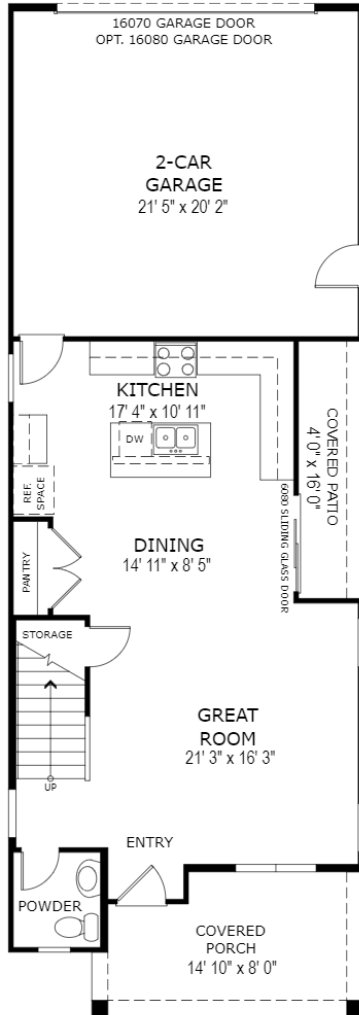

Marquee

3 Bedrooms
 2.5 Baths
 1,902 sq. ft

Level 1 Options:

- Elevation A
 - Spanish

Level 2 Options:

- Shower

ELEVATION A
 SPANISH
 FIRST FLOOR

SECOND FLOOR