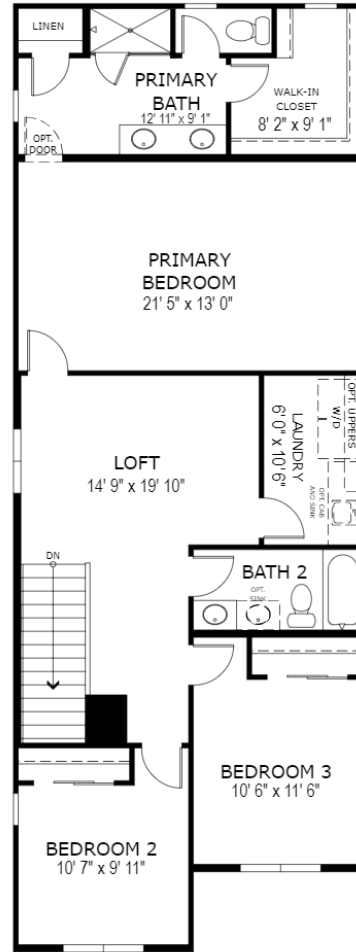

Marquee

3 Bedrooms
 2.5 Baths
 1,902 sq. ft

Level 1 Options:

- Elevation A
 - Spanish

Level 2 Options:

- Shower

ELEVATION A
 SPANISH
 FIRST FLOOR

SECOND FLOOR