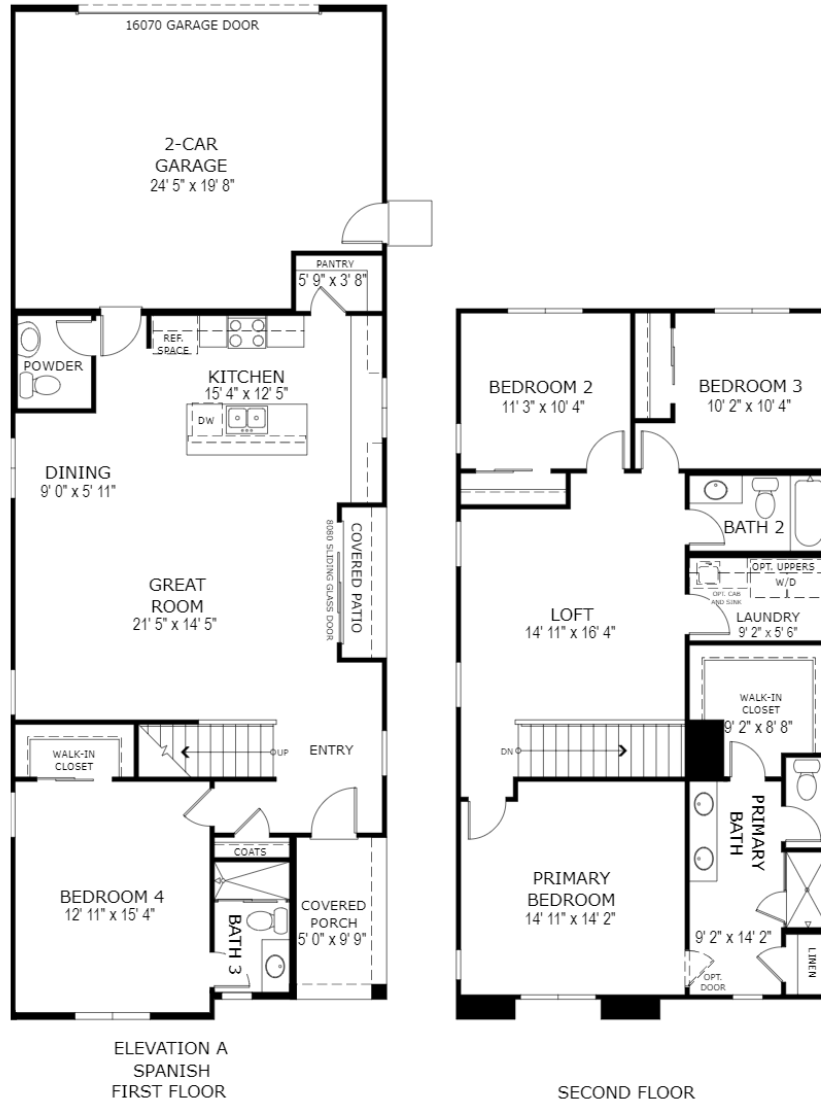

Millennial

4 Bedrooms
 3.5 Baths
 2,194 sq. ft

Level 1 Options:

- Elevation A
 - Spanish

Level 2 Options:

- Shower

Spanish

Farmhouse