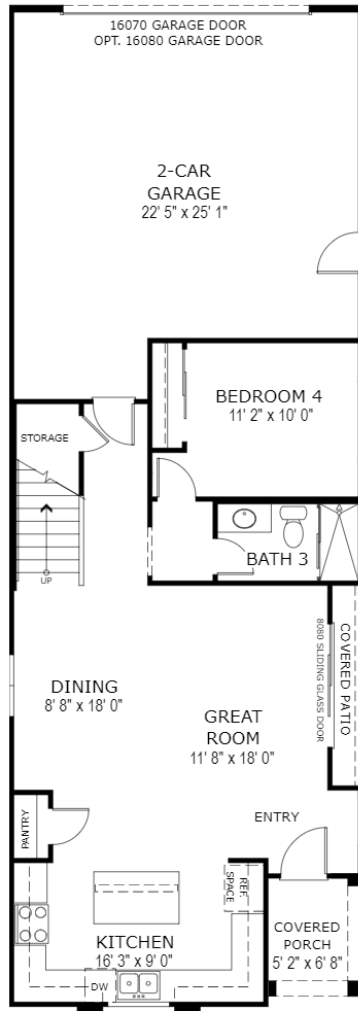

Quattro

4 Bedrooms
 3 Baths
 2,096 sq. ft

Level 1 Options:

- Elevation A
 - Spanish

Level 2 Options:

- Shower

ELEVATION A
 SPANISH
 FIRST FLOOR

SECOND FLOOR