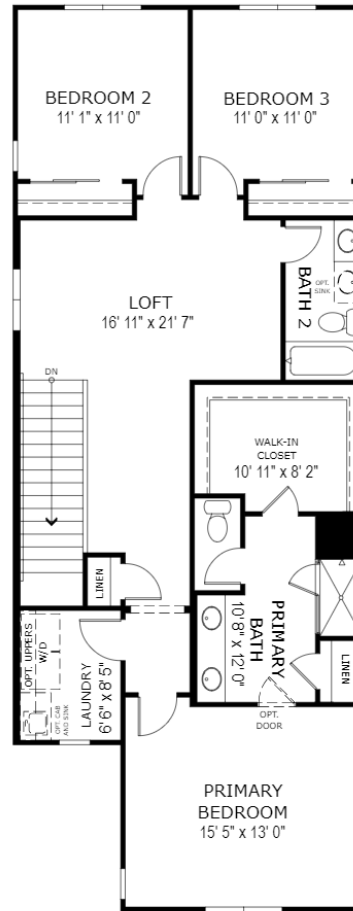

Quattro

4 Bedrooms
 3 Baths
 2,096 sq. ft

Level 1 Options:

- Elevation A
 - Spanish

Level 2 Options:

- Shower

ELEVATION A
 SPANISH
 FIRST FLOOR

SECOND FLOOR