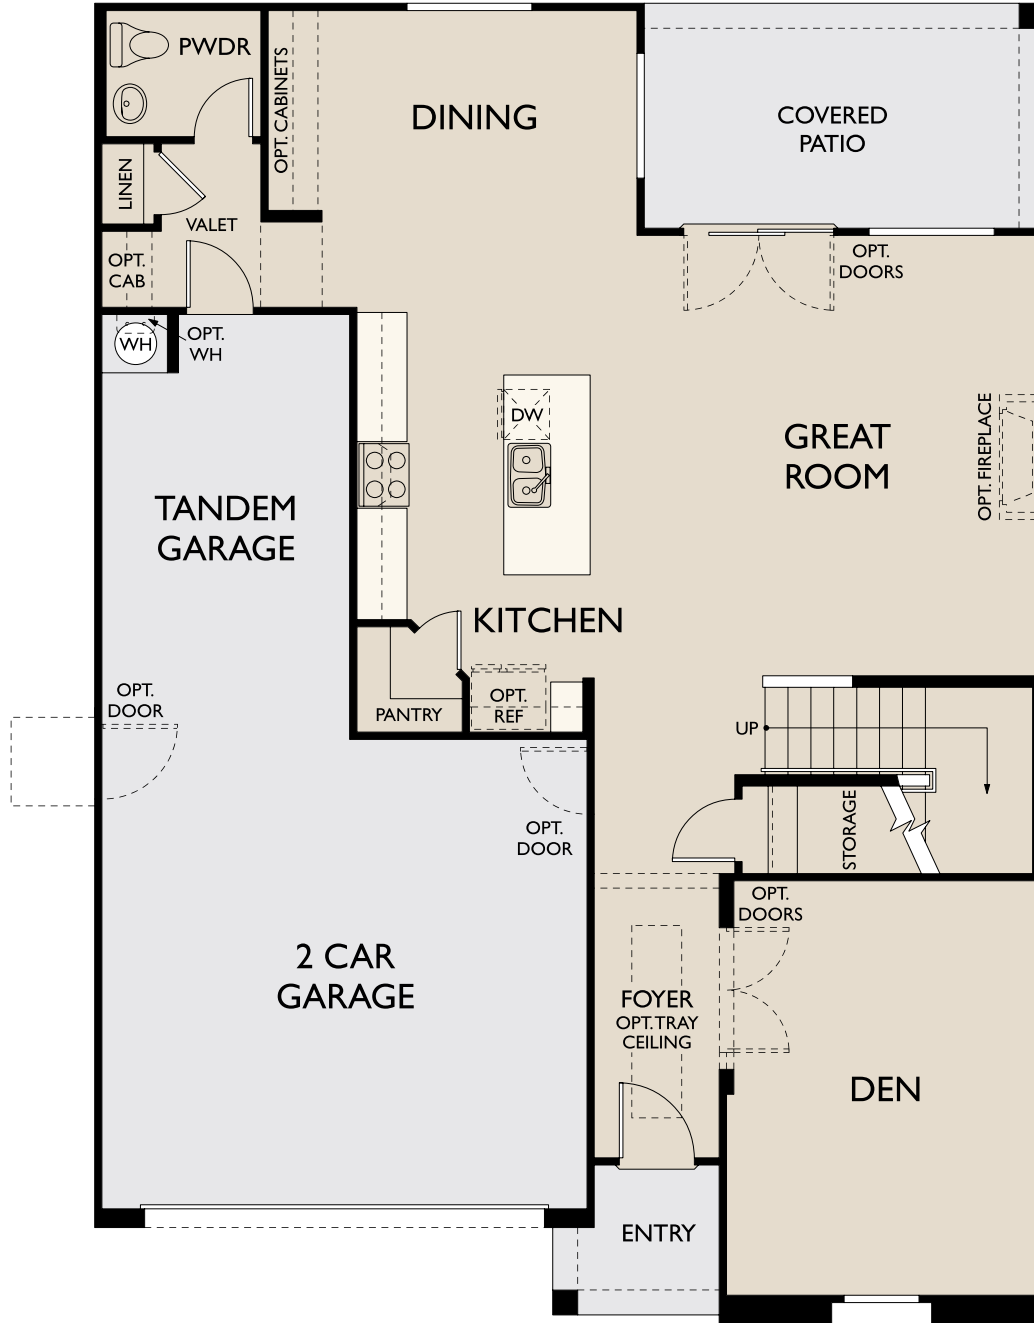

Modern Desert

Spanish

Blue Horizons
38-3020

Sq. Ft. 3,009 | Bed: 4 | Bath: 2.5 | Garage: 2