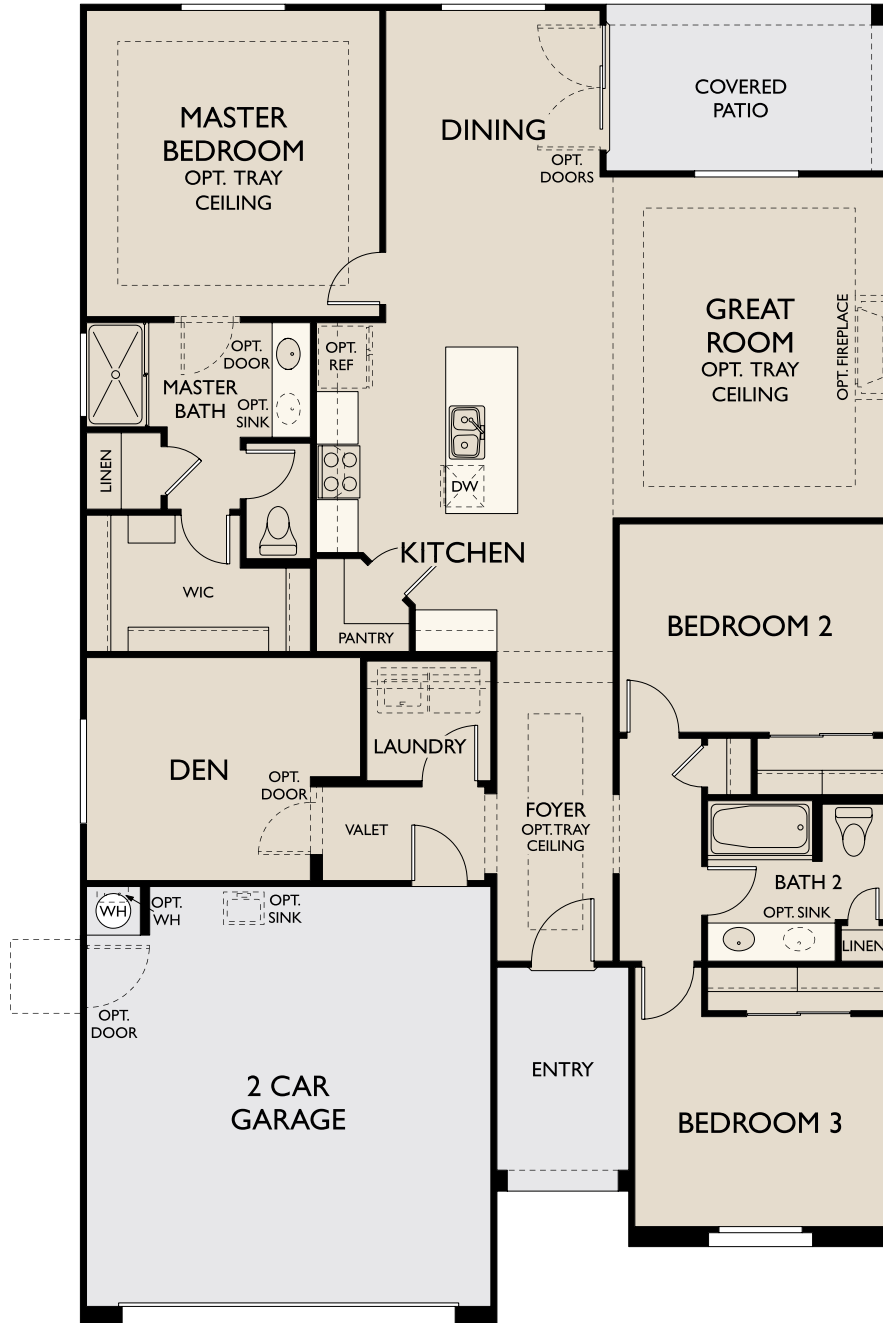

Blue Horizons
39-1779

Sq. Ft. 1,779 | Bed: 3 | Bath: 2 | Garage: 2