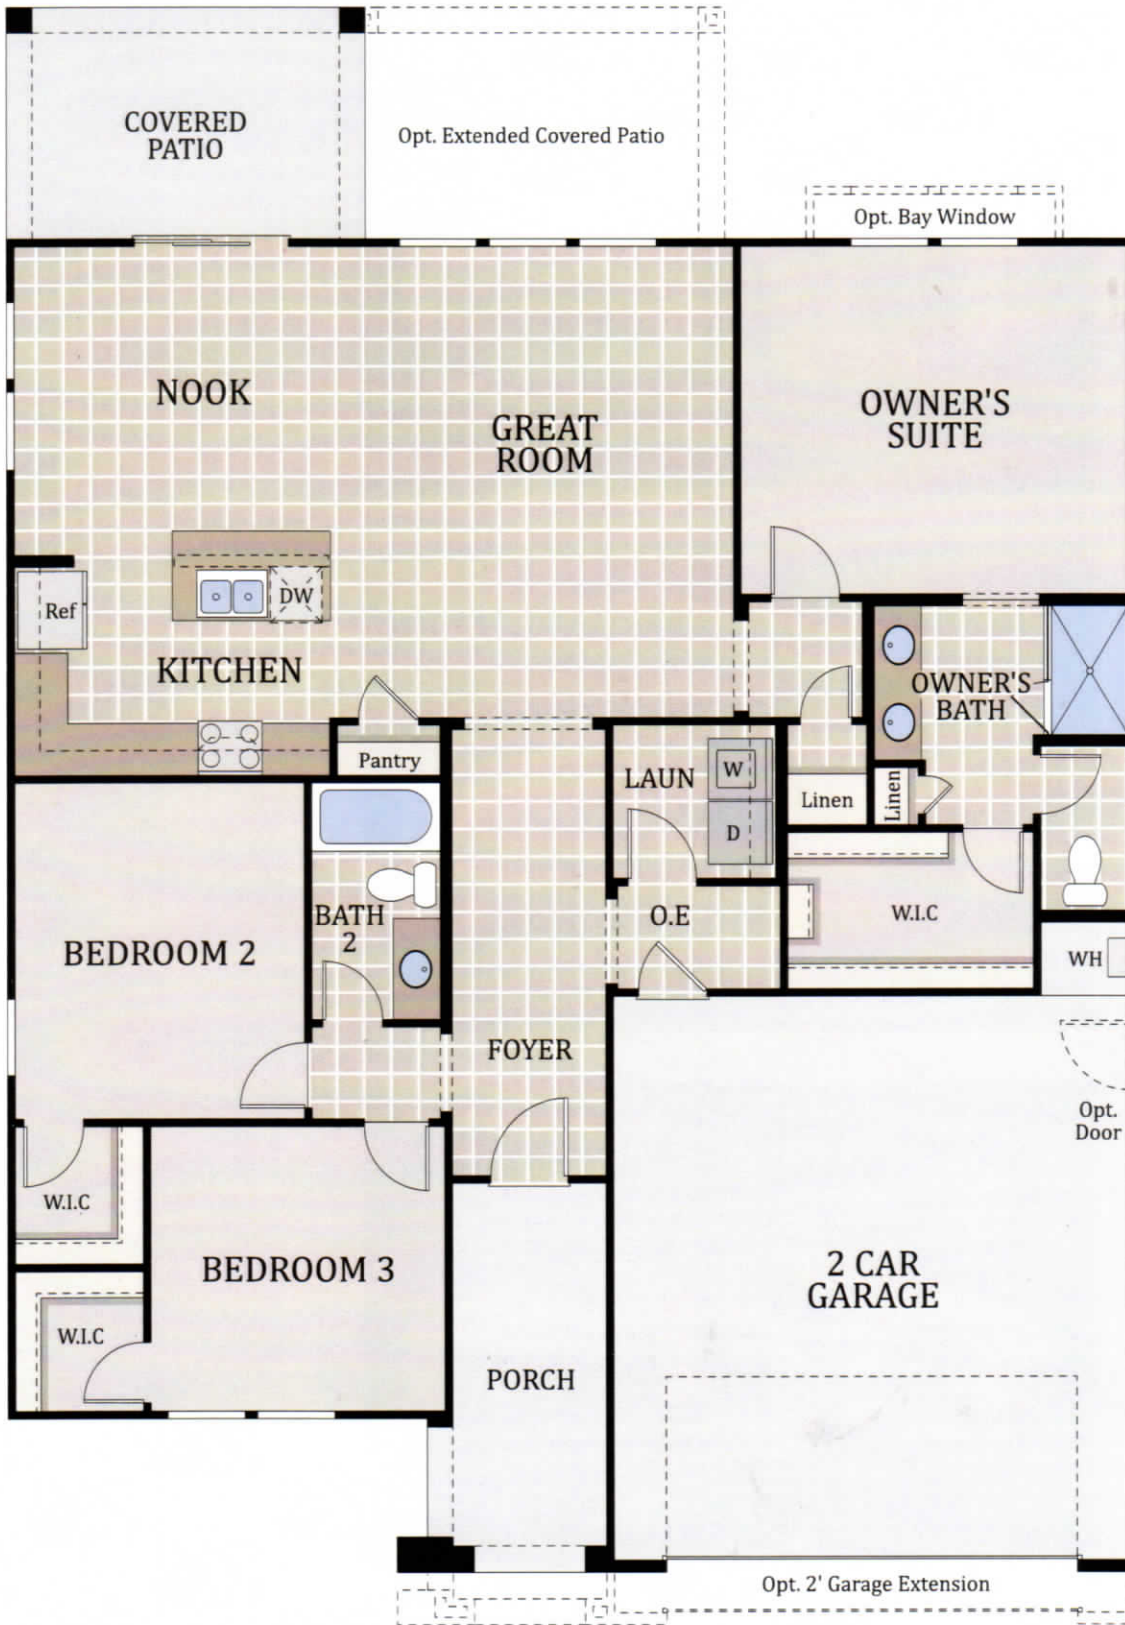

Celesta

1,621 Square Feet

TENOVA

A - Spanish

B - Ranch

C - Hacienda

T4451

AVHomesInc.com

5/9/18

Celesta

1,621 Square Feet

TENOVA

AVHomesInc.com