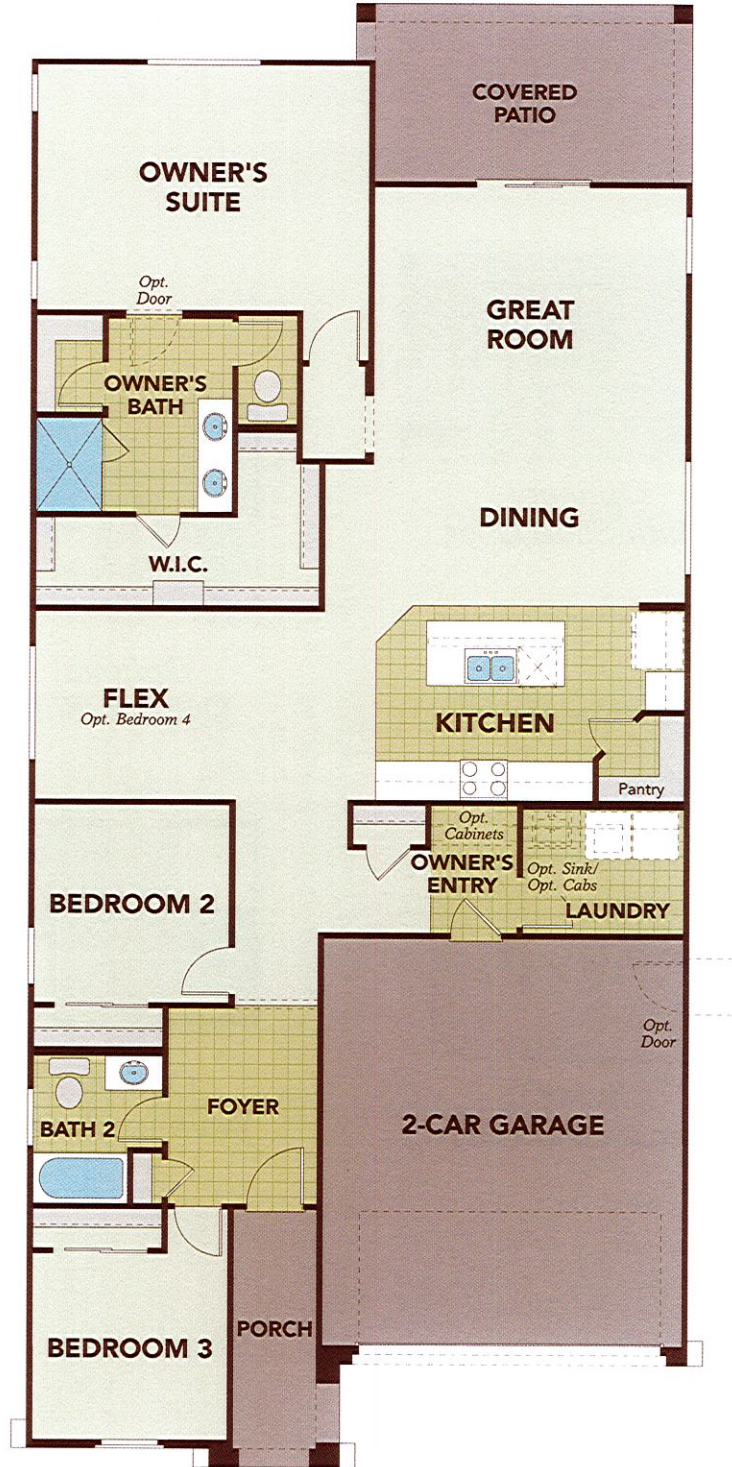

# Clover

WINDROSE - CASTILLO SERIES

1,921 Approx Square Feet

3 Bedrooms  
2 Bathrooms

2-Car Garage  
1-Story Home

Options

4th Bedroom • Multi-Slide Door • Owner's Bath  
Walk-in Shower

## First Floor Plan

REV 02.20.19

# Clover

WINDROSE - CASTILLO SERIES

1,921 Approx Square Feet

3 Bedrooms  
2 Bathrooms

2-Car Garage  
1-Story Home

## Floor Plan Options

Optional  
Multi-Slide Door

Optional  
Owner's Bath

Optional  
Bedroom 4 ILO Flex

Optional  
Walk-in Shower