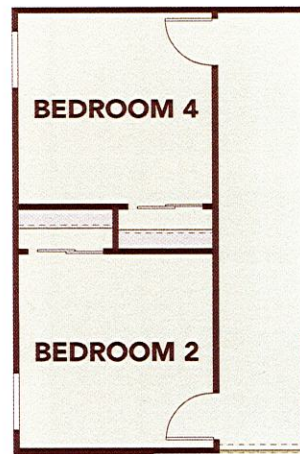

# Clover

WINDROSE - CASTILLO SERIES

1,921 Approx Square Feet

3 Bedrooms  
2 Bathrooms

2-Car Garage  
1-Story Home

## Options

4th Bedroom • Multi-Slide Door • Owner's Bath  
Walk-in Shower

## Floor Plan Options

Optional  
Multi-Slide Door

Optional  
Owner's Bath

Optional  
Bedroom 4 ILO Flex

Optional  
Walk-in Shower