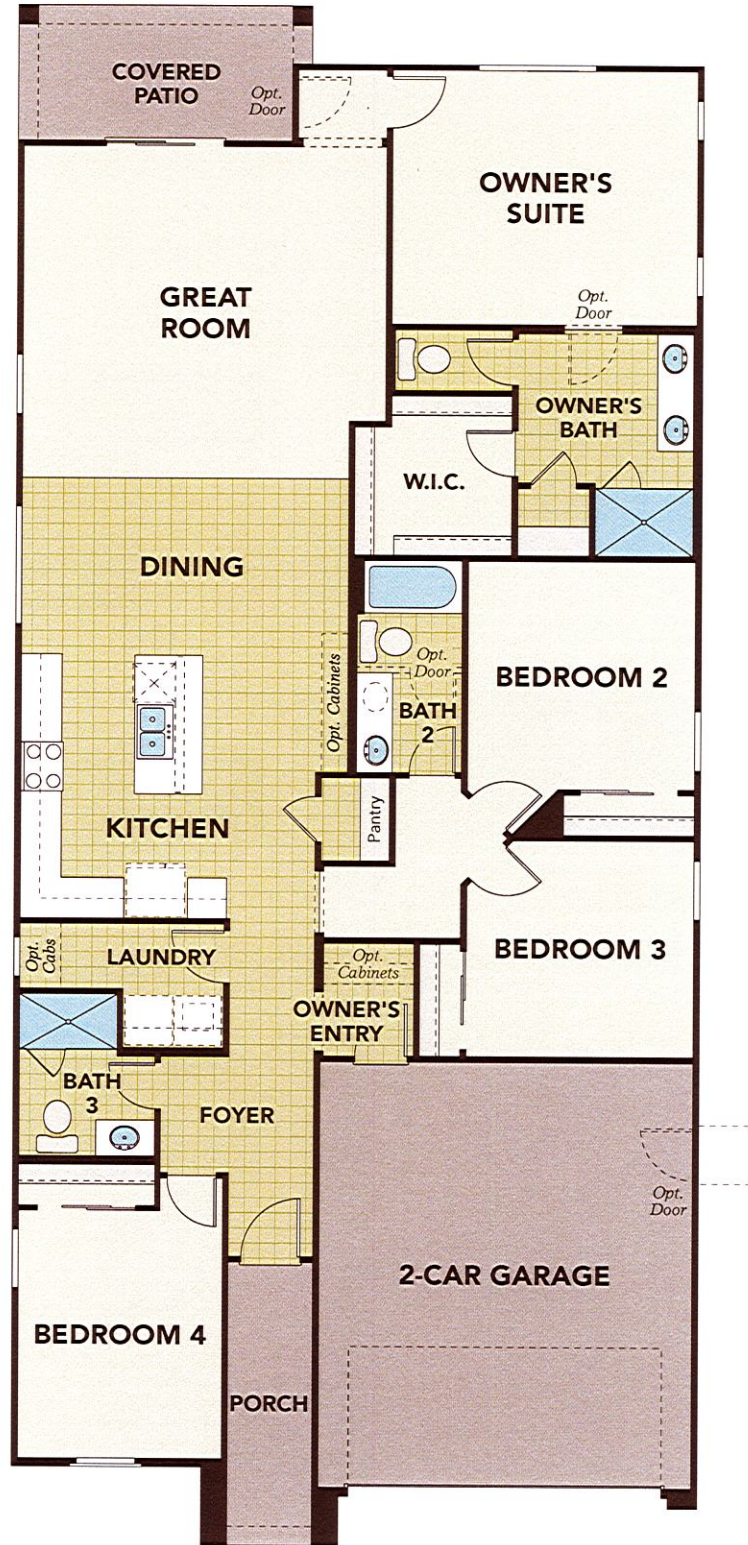

# Larkspur

WINDROSE - CASTILLO SERIES

2,012 Approx Square Feet

4 Bedrooms  
3 Bathrooms

2-Car Garage  
1-Story Home

## Options

Multi-Slide Door • Windows at Great Room  
Owner's Bath • Walk-in Shower

## First Floor Plan

REV 05.02.19

## Floor Plan Options

Optional Windows at Great Room

Optional Multi-Slide Door

Optional Owner's Bath

Optional Walk-in Shower