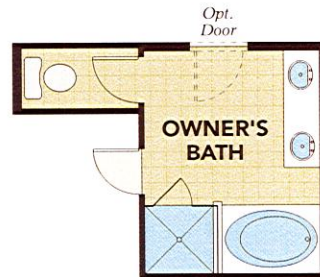

# Larkspur

WINDROSE - CASTILLO SERIES

2,012 Approx Square Feet

4 Bedrooms  
3 Bathrooms

2-Car Garage  
1-Story Home

## Options

Multi-Slide Door - Windows at Great Room  
Owner's Bath - Walk-in Shower

## Floor Plan Options

Optional Windows at Great Room

Optional Multi-Slide Door

Optional Owner's Bath

Optional Walk-in Shower