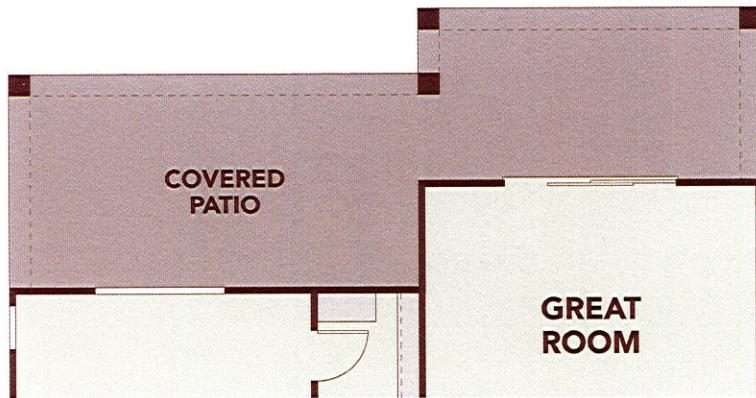

Acacia

WINDROSE - CASTILLO SERIES

1,486 Approx Square Feet

3 Bedrooms
2 Bathrooms

2-Car Garage
1-Story Home

Options Extended Covered Patio • Multi-Slide Door at
Extended Covered Patio • French Door at Owner's Suite
Owner's Bath • Walk-in Shower

gehanhomes.com

Acacia

WINDROSE - CASTILLO SERIES

1,486 Approx Square Feet

3 Bedrooms
2 Bathrooms

2-Car Garage
1-Story Home

Options Extended Covered Patio • Multi-Slide Door at
Extended Covered Patio • French Door at Owner's Suite
Owner's Bath • Walk-in Shower

Floor Plan Options

Optional Extended Covered Patio

Optional Multi-Slide Door at Extended Covered Patio

Optional French Door at Owner's Suite

Optional Walk-in Shower

Optional Owner's Bath

Elevation Options

REV 02.20.19