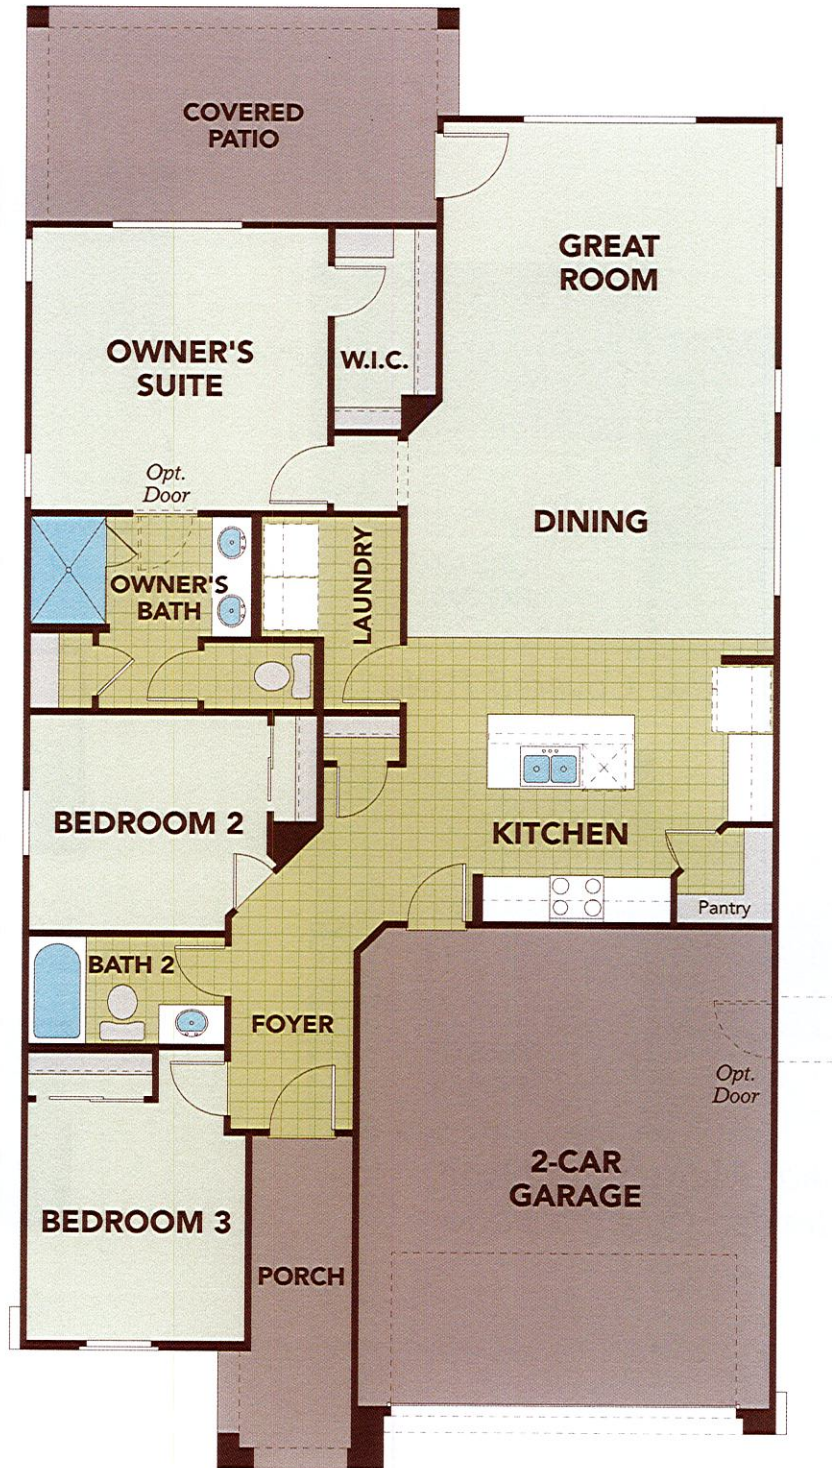

Acacia

WINDROSE - CASTILLO SERIES

1,486 Approx Square Feet

3 Bedrooms
2 Bathrooms

2-Car Garage
1-Story Home

Options Extended Covered Patio • Multi-Slide Door at
Extended Covered Patio • French Door at Owner's Suite
Owner's Bath • Walk-in Shower

First Floor Plan

REV 02.20.19

Elevation Options

Spanish Colonial Elevation

Tuscan Elevation

Prairie Elevation

GehanHOMES

©2019 Gehan Homes. All rights reserved. Architectural dimensions shown are nominal interior dimensions; room sizes, window placement and other dimensions may vary from these drawings. This brochure is for illustration purposes; it is not part of a legal contract. We reserve the right to change product features, brand names, architectural design and details. The floor plans and elevations of all Gehan Homes are copyrighted. We have enforced and will continue to enforce our Federal Copyrights to protect the investment of our homebuyers. Gehan Homes of Arizona, LLC, AZ ROC # 281891. WINDROSE - CASTILLO SERIES | REV 02.20.19

gehanhomes.com

Acacia

WINDROSE - CASTILLO SERIES

1,486 Approx Square Feet

3 Bedrooms
2 Bathrooms

2-Car Garage
1-Story Home

Options Extended Covered Patio • Multi-Slide Door at
Extended Covered Patio • French Door at Owner's Suite
Owner's Bath • Walk-in Shower

Floor Plan Options

Optional Extended Covered Patio

Optional Multi-Slide Door at Extended Covered Patio

Optional French Door at Owner's Suite

Optional Walk-in Shower

Optional Owner's Bath

Elevation Options

REV 02.20.19