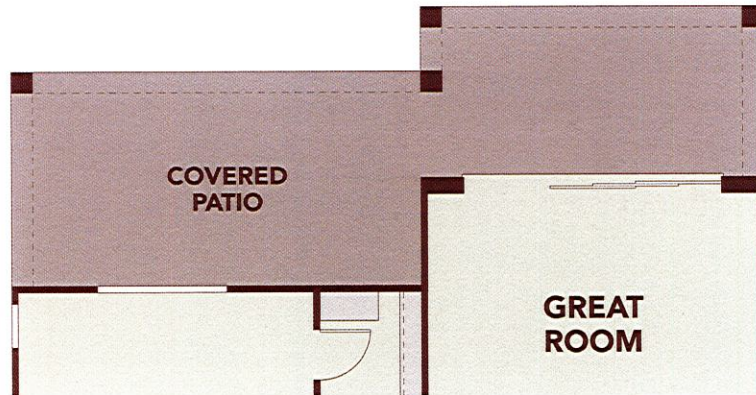

Acacia

WINDROSE - CASTILLO SERIES

1,486 Approx Square Feet

3 Bedrooms
2 Bathrooms

2-Car Garage
1-Story Home

Options Extended Covered Patio • Multi-Slide Door at
Extended Covered Patio • French Door at Owner's Suite
Owner's Bath • Walk-in Shower

gehanhomes.com

Acacia

WINDROSE - CASTILLO SERIES

1,486 Approx Square Feet

3 Bedrooms
2 Bathrooms

2-Car Garage
1-Story Home

Options Extended Covered Patio • Multi-Slide Door at
Extended Covered Patio • French Door at Owner's Suite
Owner's Bath • Walk-in Shower

Floor Plan Options

Optional Extended Covered Patio

Optional Multi-Slide Door at Extended Covered Patio

Optional French Door at Owner's Suite

Optional Walk-in Shower

Optional Owner's Bath

Elevation Options

REV 02.20.19