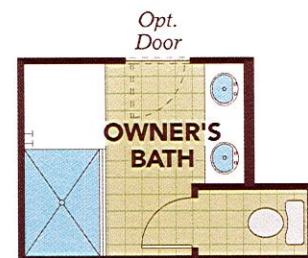

Acacia

WINDROSE - CASTILLO SERIES

1,486 Approx Square Feet

3 Bedrooms
2 Bathrooms

2-Car Garage
1-Story Home

Options Extended Covered Patio • Multi-Slide Door at
Extended Covered Patio • French Door at Owner's Suite
Owner's Bath • Walk-in Shower

gehanhomes.com

Acacia

WINDROSE - CASTILLO SERIES

1,486 Approx Square Feet

3 Bedrooms
2 Bathrooms

2-Car Garage
1-Story Home

Options Extended Covered Patio • Multi-Slide Door at
Extended Covered Patio • French Door at Owner's Suite
Owner's Bath • Walk-in Shower

Floor Plan Options

Optional Extended Covered Patio

Optional Multi-Slide Door at Extended Covered Patio

Optional French Door at Owner's Suite

Optional Walk-in Shower

Optional Owner's Bath

Elevation Options

REV 02.20.19

Spanish Colonial Elevation

Tuscan Elevation

Prairie Elevation

GehanHOMES

©2019 Gehan Homes. All rights reserved. Architectural dimensions shown are nominal interior dimensions; room sizes, window placement and other dimensions may vary from these drawings. This brochure is for illustration purposes; it is not part of a legal contract. We reserve the right to change product features, brand names, architectural design and details. The floor plans and elevations of all Gehan Homes are copyrighted. We have enforced and will continue to enforce our Federal Copyrights to protect the investment of our homebuyers. Gehan Homes of Arizona, LLC, AZ ROC # 281891, WINDROSE - CASTILLO SERIES | REV 02.20.19