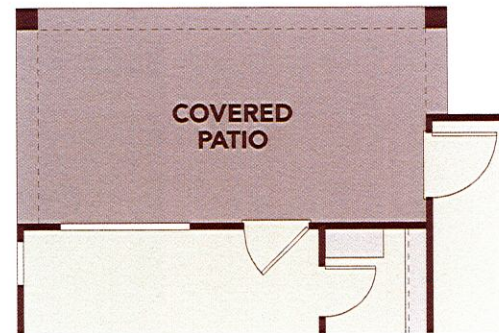

Acacia

WINDROSE - CASTILLO SERIES

1,486 Approx Square Feet

3 Bedrooms
2 Bathrooms

2-Car Garage
1-Story Home

Options Extended Covered Patio • Multi-Slide Door at
Extended Covered Patio • French Door at Owner's Suite
Owner's Bath • Walk-in Shower

gehanhomes.com

Acacia

WINDROSE - CASTILLO SERIES

1,486 Approx Square Feet

3 Bedrooms
2 Bathrooms

2-Car Garage
1-Story Home

Options Extended Covered Patio • Multi-Slide Door at
Extended Covered Patio • French Door at Owner's Suite
Owner's Bath • Walk-in Shower

Floor Plan Options

Optional Extended Covered Patio

Optional Multi-Slide Door at Extended Covered Patio

Optional French Door at Owner's Suite

Optional Walk-in Shower

Optional Owner's Bath

Elevation Options

REV 02.20.19