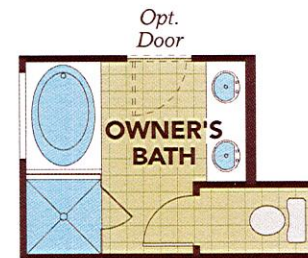

gehanhomes.com

Acacia

WINDROSE - CASTILLO SERIES

1,486 Approx Square Feet

3 Bedrooms
2 Bathrooms

2-Car Garage
1-Story Home

Options Extended Covered Patio • Multi-Slide Door at
Extended Covered Patio • French Door at Owner's Suite
Owner's Bath • Walk-in Shower

Floor Plan Options

Optional Extended Covered Patio

Optional Multi-Slide Door at Extended Covered Patio

Optional French Door at Owner's Suite

Optional Walk-in Shower

Optional Owner's Bath

Elevation Options

REV 02.20.19