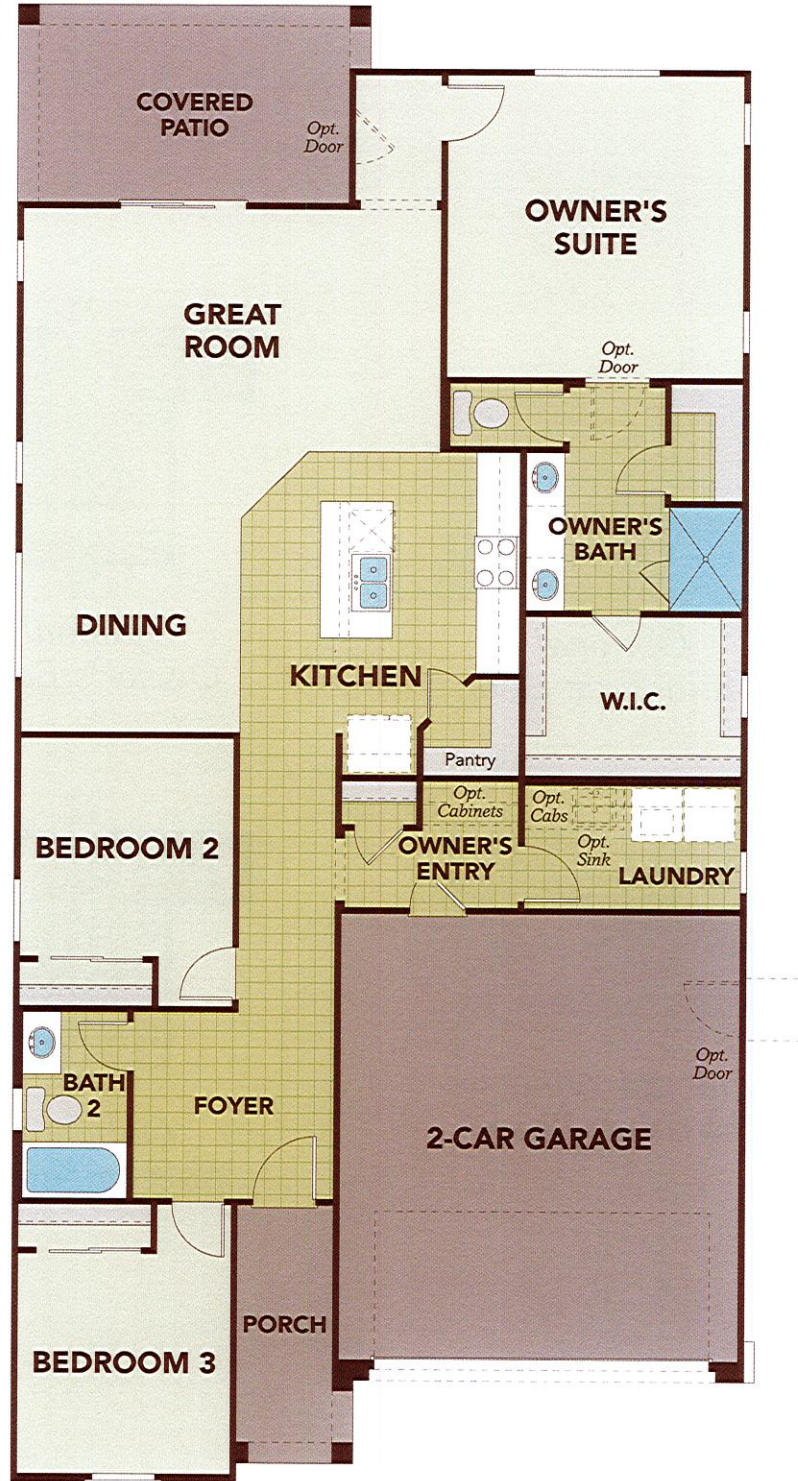

Bluebell

WINDROSE - CASTILLO SERIES

1,680 Approx Square Feet

3 Bedrooms
2 Bathrooms

2-Car Garage
1-Story Home

Options

Multi-Slide Door • Windows at Great Room
Owner's Bath • Walk-in Shower

First Floor Plan

REV 02.20.19

Elevation Options

Spanish Colonial Elevation

Tuscan Elevation

Prairie Elevation

GehanHOMES

gehanhomes.com

©2019 Gehan Homes. All rights reserved. Architectural dimensions shown are nominal interior dimensions; room sizes, window placement and other dimensions may vary from these drawings. This brochure is for illustration purposes; it is not part of a legal contract. We reserve the right to change product features, brand names, architectural design and details. The floor plans and elevations of all Gehan Homes are copyrighted. We have enforced and will continue to enforce our Federal Copyrights to protect the investment of our homebuyers. Gehan Homes of Arizona, LLC, AZ ROC # 281891, WINDROSE - CASTILLO SERIES | REV 02.20.19

Bluebell

WINDROSE - CASTILLO SERIES

1,680 Approx Square Feet

3 Bedrooms
2 Bathrooms

2-Car Garage
1-Story Home

Options

Multi-Slide Door • Windows at Great Room
Owner's Bath • Walk-in Shower

Floor Plan Options

*Optional
Multi-Slide Door*

*Optional
Owner's Bath*

*Optional Windows
at Great Room*

*Optional
Walk-in Shower*

Elevation Options

REV 02.20.19

Spanish Colonial Elevation

Tuscan Elevation