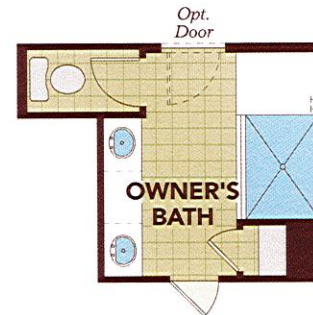

Bluebell

WINDROSE - CASTILLO SERIES

1,680 Approx Square Feet

3 Bedrooms
2 Bathrooms

2-Car Garage
1-Story Home

Options

Multi-Slide Door • Windows at Great Room
Owner's Bath • Walk-in Shower

Floor Plan Options

*Optional
Multi-Slide Door*

*Optional
Owner's Bath*

*Optional Windows
at Great Room*

*Optional
Walk-in Shower*

Elevation Options

REV 02.20.19

Spanish Colonial Elevation

Tuscan Elevation