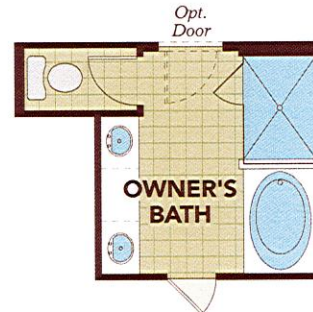

Bluebell

WINDROSE - CASTILLO SERIES

1,680 Approx Square Feet

3 Bedrooms
2 Bathrooms

2-Car Garage
1-Story Home

Options

Multi-Slide Door • Windows at Great Room
Owner's Bath • Walk-in Shower

Floor Plan Options

*Optional
Multi-Slide Door*

*Optional
Owner's Bath*

*Optional Windows
at Great Room*

*Optional
Walk-in Shower*

Elevation Options

REV 02.20.19

Spanish Colonial Elevation

Tuscan Elevation