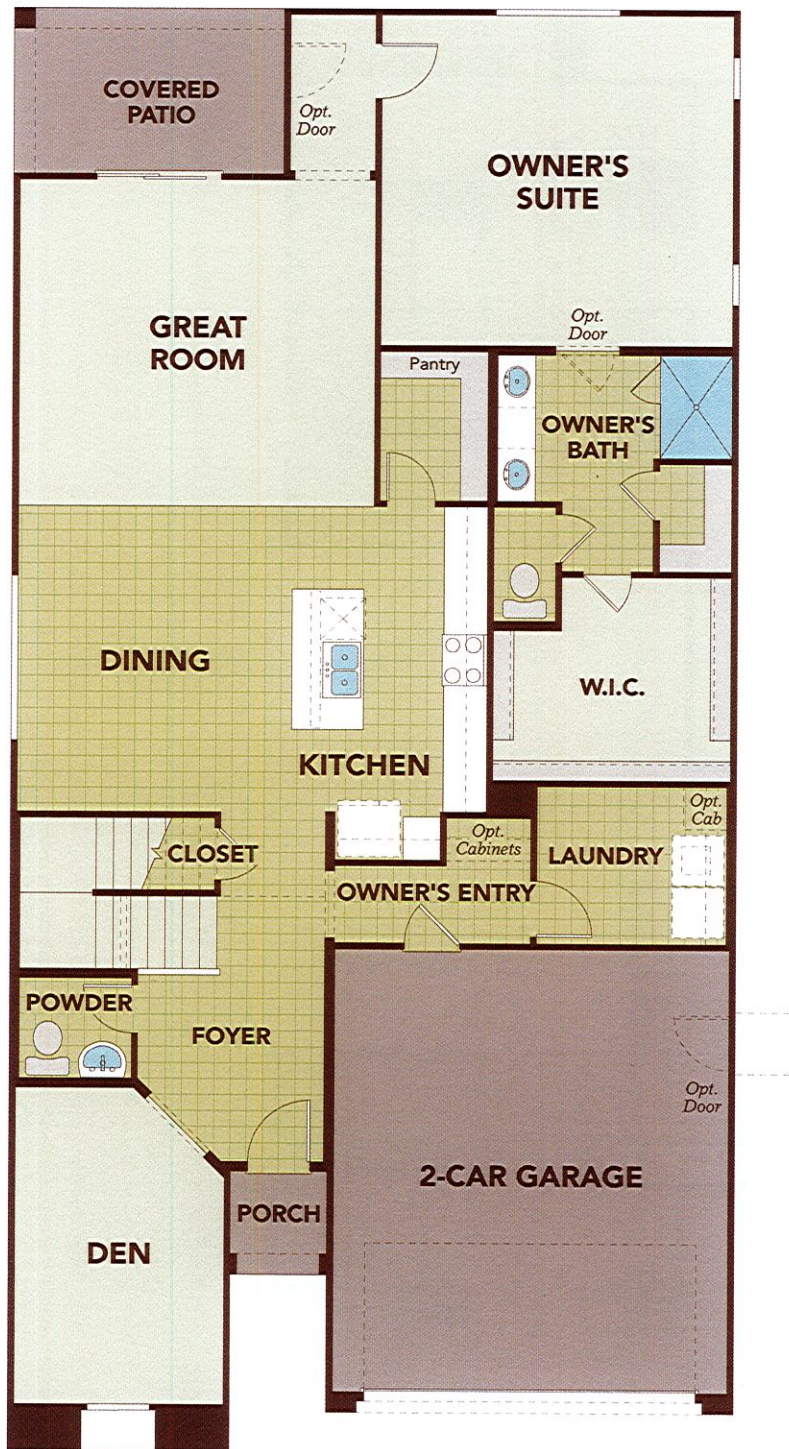

# Manzanita

WINDROSE - CASTILLO SERIES

2,593 Approx Square Feet

3 Bedrooms  
2.5 Bathrooms

2-Car Garage  
2-Story Home

## Options

4th Bedroom with 3rd Bath • Multi-Slide Door  
Owner's Bath • Walk-in Shower

## First Floor Plan

Optional  
Owner's Bath

Optional  
Walk-in Shower

Optional  
Multi-Slide Door