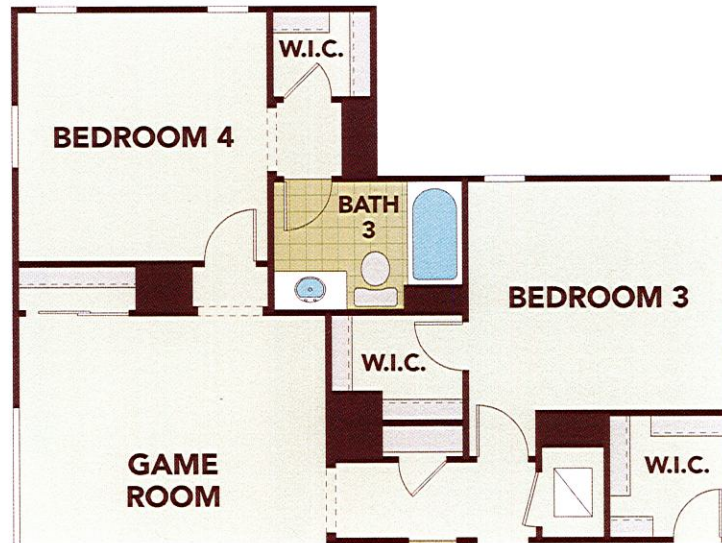

## First Floor Plan

Optional  
Owner's Bath

Optional  
Walk-in Shower

Optional  
Multi-Slide Door

# Manzanita

WINDROSE - CASTILLO SERIES

2,593 Approx Square Feet

3 Bedrooms  
2.5 Bathrooms

2-Car Garage  
2-Story Home

## Options

4th Bedroom with 3rd Bath • Multi-Slide Door  
Owner's Bath • Walk-in Shower

## Second Floor Plan

Optional Bedroom 4 with Bath 3

REV 02.20.19