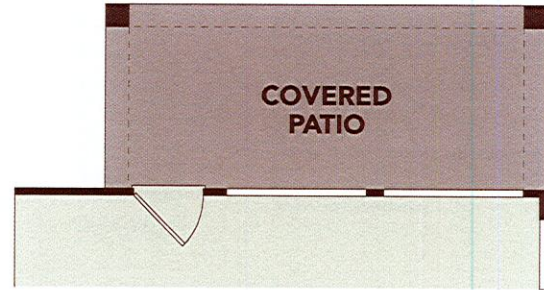

Lavender

WINDROSE - CASTILLO SERIES

2,274 Approx Square Feet

4 Bedrooms
2.5 Bathrooms

2-Car Garage
2-Story Home

Options

Extended Covered Patio • Multi-Slide Door • Windows at Great Room
Great Room • Owner's Bath • Walk-in Shower

First Floor Plan

Optional Multi-Slide Door

Optional Windows at Great Room

Optional Extended Covered Patio

Elevation Options

REV 02.20.19

Spanish Colonial Elevation

Tuscan Elevation