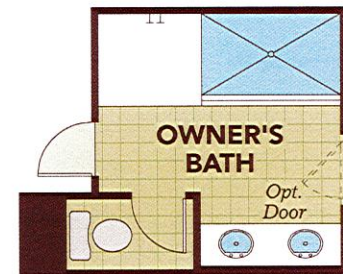

gehanhomes.com

Lavender

WINDROSE - CASTILLO SERIES

2,274 Approx Square Feet

4 Bedrooms
2.5 Bathrooms

2-Car Garage
2-Story Home

Options

Extended Covered Patio • Multi-Slide Door • Windows at Great Room • Owner's Bath • Walk-in Shower

Second Floor Plan

Optional
Owner's Bath

Optional
Walk-in Shower

Elevation Options

REV 02.20.19

Spanish Colonial Elevation

Tuscan Elevation

Prairie Elevation