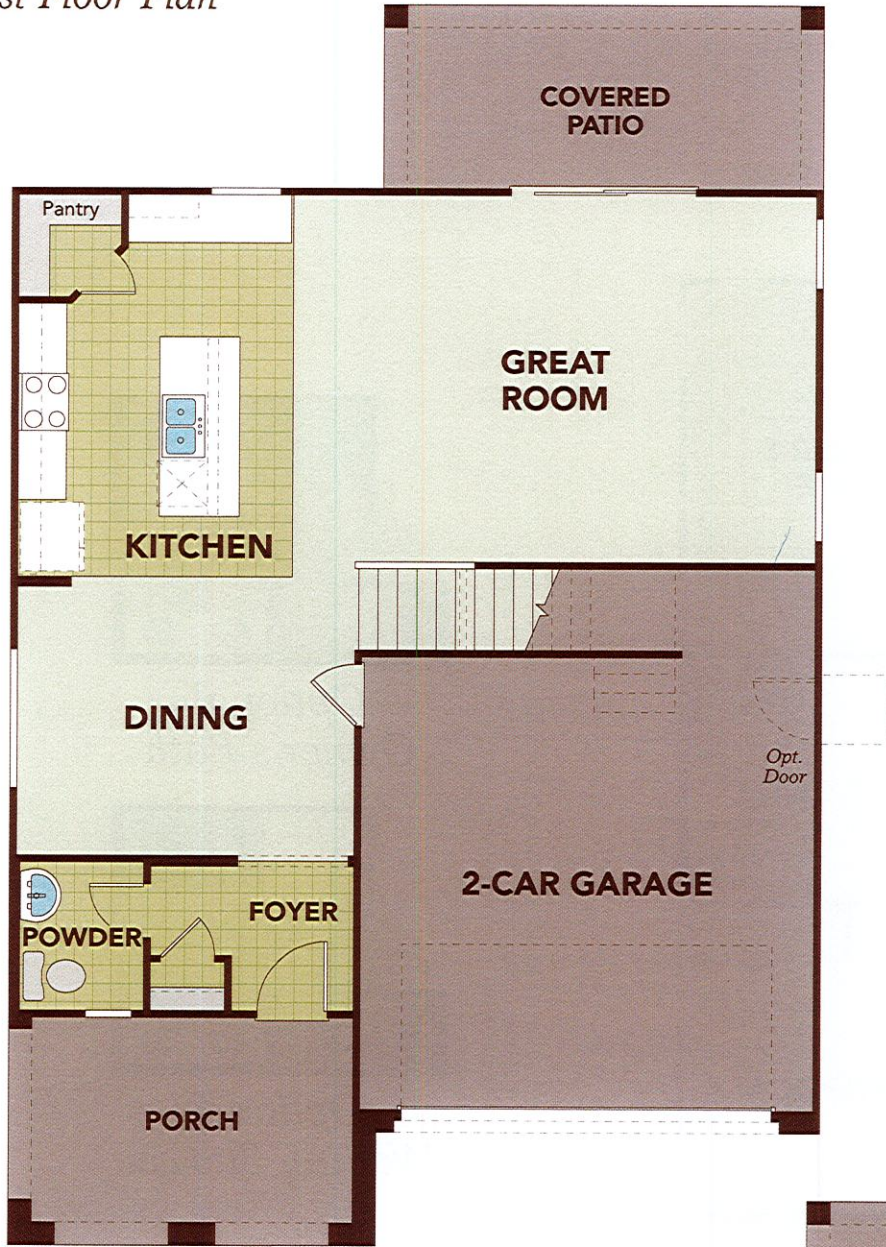

Lavender

WINDROSE - CASTILLO SERIES

2,274 Approx Square Feet

4 Bedrooms
2.5 Bathrooms

2-Car Garage
2-Story Home

Options

Extended Covered Patio • Multi-Slide Door • Windows at Great Room
Great Room • Owner's Bath • Walk-in Shower

First Floor Plan

Optional Multi-Slide Door

Optional Windows at Great Room

Optional Extended Covered Patio

Elevation Options

REV 02.20.19

Spanish Colonial Elevation

Tuscan Elevation

gehanhomes.com

Lavender

WINDROSE - CASTILLO SERIES

2,274 Approx Square Feet

4 Bedrooms
2.5 Bathrooms

2-Car Garage
2-Story Home

Options

Extended Covered Patio • Multi-Slide Door • Windows at Great Room • Owner's Bath • Walk-in Shower