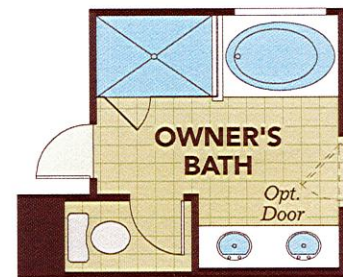

gehanhomes.com

Lavender

WINDROSE - CASTILLO SERIES

2,274 Approx Square Feet

4 Bedrooms
2.5 Bathrooms

2-Car Garage
2-Story Home

Options

Extended Covered Patio • Multi-Slide Door • Windows at Great Room • Owner's Bath • Walk-in Shower

Second Floor Plan

Optional
Owner's Bath

Optional
Walk-in Shower

Elevation Options

REV 02.20.19

Spanish Colonial Elevation

Tuscan Elevation

Prairie Elevation