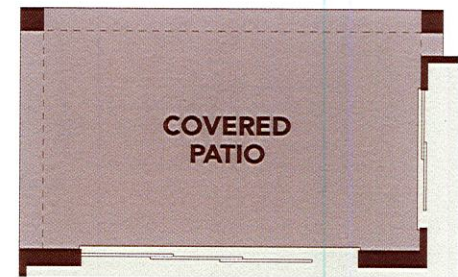

Zinnia

WINDROSE - CASTILLO SERIES

3,027 Approx Square Feet

4 Bedrooms
2.5 Bathrooms

2-Car Garage
2-Story Home

Options

Multi-Slide Door • Walk-in Shower

First Floor Plan

Optional Multi-Slide Door

Elevation Options

REV 02.20.19

Spanish Colonial Elevation

Tuscan Elevation

Prairie Elevation

GehanHOMES

©2019 Gehan Homes. All rights reserved. Architectural dimensions shown are nominal interior dimensions; room sizes, window placement and other dimensions may vary from these drawings. This brochure is for illustration purposes; it is not part of a legal contract. We reserve the right to change product features, brand names, architectural design and details. The floor plans and elevations of all Gehan Homes are copyrighted. We have enforced and will continue to enforce our Federal Copyrights to protect the investment of our homebuyers. Gehan Homes of Arizona, LLC, AZ ROC # 281891, WINDROSE - CASTILLO SERIES | REV 02.20.19

gehanhomes.com

Zinnia

WINDROSE - CASTILLO SERIES

3,027 Approx Square Feet

4 Bedrooms
2.5 Bathrooms

2-Car Garage
2-Story Home

Options

Multi-Slide Door • Walk-in Shower