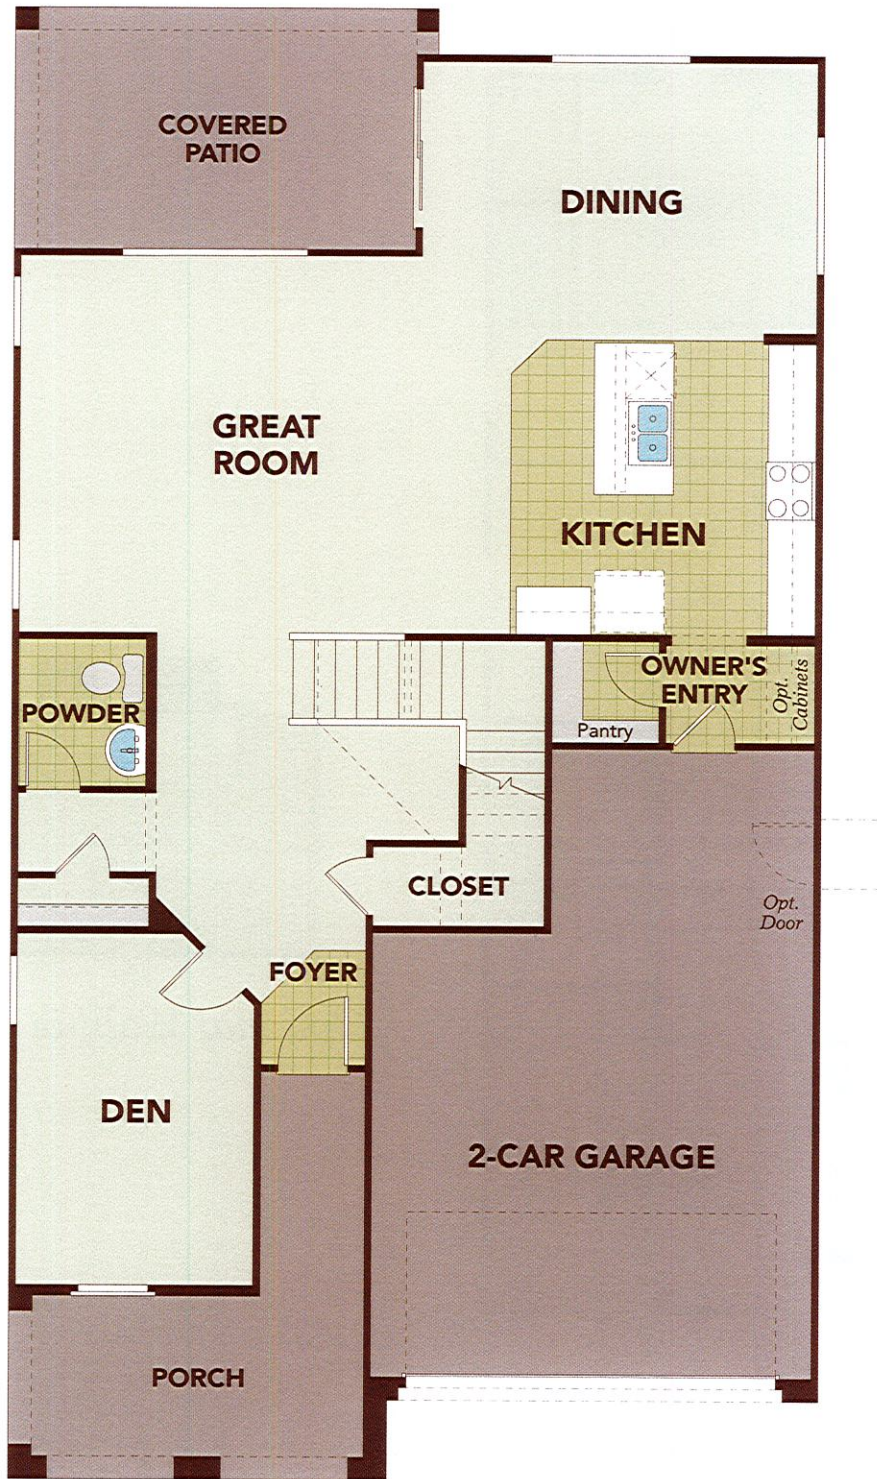

Zinnia

WINDROSE - CASTILLO SERIES

3,027 Approx Square Feet

4 Bedrooms
2.5 Bathrooms

2-Car Garage
2-Story Home

Options

Multi-Slide Door • Walk-in Shower

First Floor Plan

Optional Multi-Slide Door

Elevation Options

REV 02.20.19

Spanish Colonial Elevation

Tuscan Elevation

Prairie Elevation

GehanHOMES

©2019 Gehan Homes. All rights reserved. Architectural dimensions shown are nominal interior dimensions; room sizes, window placement and other dimensions may vary from these drawings. This brochure is for illustration purposes; it is not part of a legal contract. We reserve the right to change product features, brand names, architectural design and details. The floor plans and elevations of all Gehan Homes are copyrighted. We have enforced and will continue to enforce our Federal Copyrights to protect the investment of our homebuyers. Gehan Homes of Arizona, LLC, AZ ROC # 281891, WINDROSE - CASTILLO SERIES | REV 02.20.19

gehanhomes.com

Zinnia

WINDROSE - CASTILLO SERIES

3,027 Approx Square Feet

4 Bedrooms
2.5 Bathrooms

2-Car Garage
2-Story Home

Options

Multi-Slide Door • Walk-in Shower