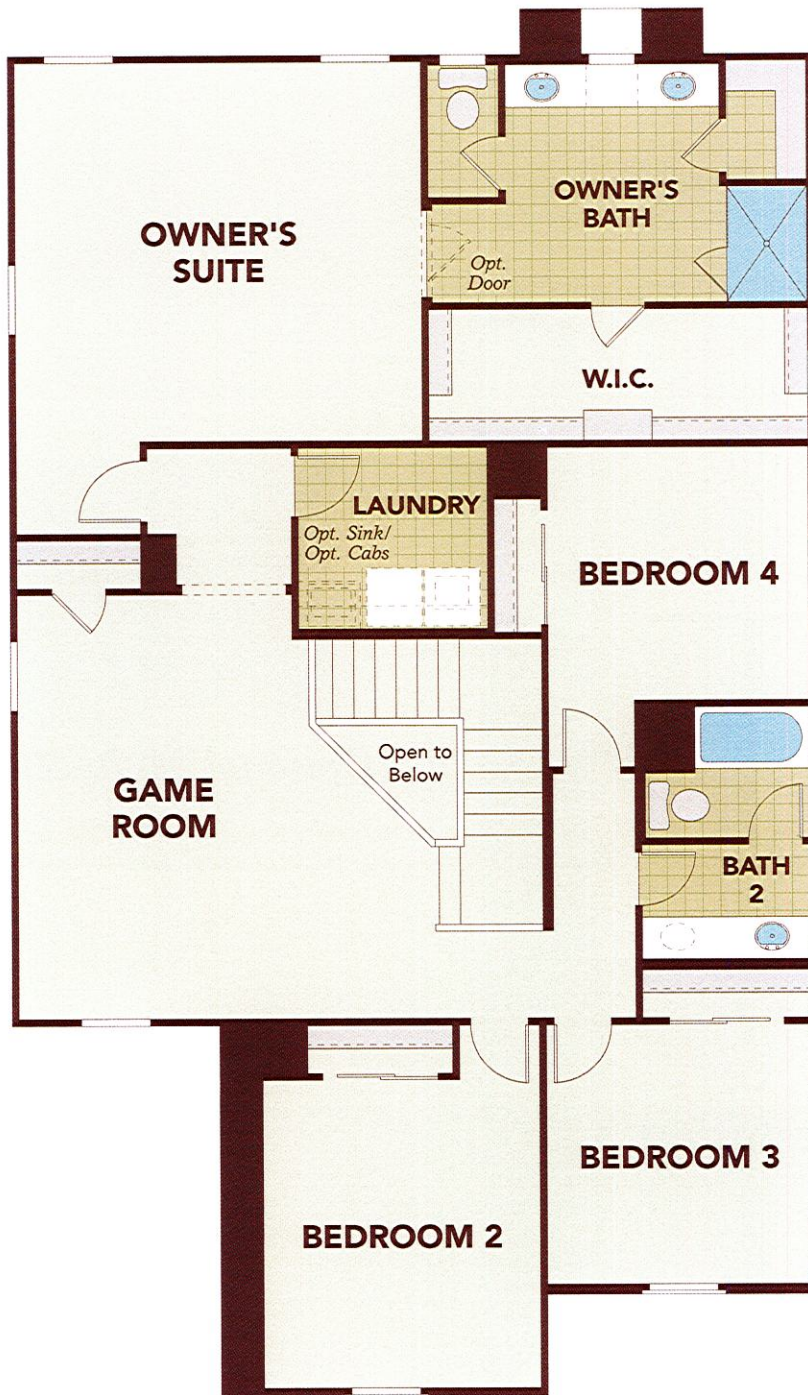

Zinnia

WINDROSE - CASTILLO SERIES

3,027 Approx Square Feet

4 Bedrooms
2.5 Bathrooms

2-Car Garage
2-Story Home

Options

Multi-Slide Door • Walk-in Shower

First Floor Plan

Optional Multi-Slide Door

Elevation Options

REV 02.20.19

Spanish Colonial Elevation

Tuscan Elevation

Prairie Elevation

GehanHOMES

©2019 Gehan Homes. All rights reserved. Architectural dimensions shown are nominal interior dimensions; room sizes, window placement and other dimensions may vary from these drawings. This brochure is for illustration purposes; it is not part of a legal contract. We reserve the right to change product features, brand names, architectural design and details. The floor plans and elevations of all Gehan Homes are copyrighted. We have enforced and will continue to enforce our Federal Copyrights to protect the investment of our homebuyers. Gehan Homes of Arizona, LLC, AZ ROC # 281891, WINDROSE - CASTILLO SERIES | REV 02.20.19

gehanhomes.com

Zinnia

WINDROSE - CASTILLO SERIES

3,027 Approx Square Feet

4 Bedrooms
2.5 Bathrooms

2-Car Garage
2-Story Home

Options

Multi-Slide Door • Walk-in Shower

Second Floor Plan

Optional Walk-in Shower

Elevation Options

REV 02.20.19

Spanish Colonial Elevation

Tuscan Elevation

Prairie Elevation

GehanHOMES