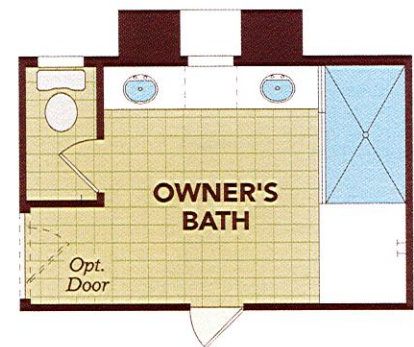

Zinnia

WINDROSE - CASTILLO SERIES

3,027 Approx Square Feet

4 Bedrooms
2.5 Bathrooms

2-Car Garage
2-Story Home

Options

Multi-Slide Door • Walk-in Shower

Second Floor Plan

Optional Walk-in Shower