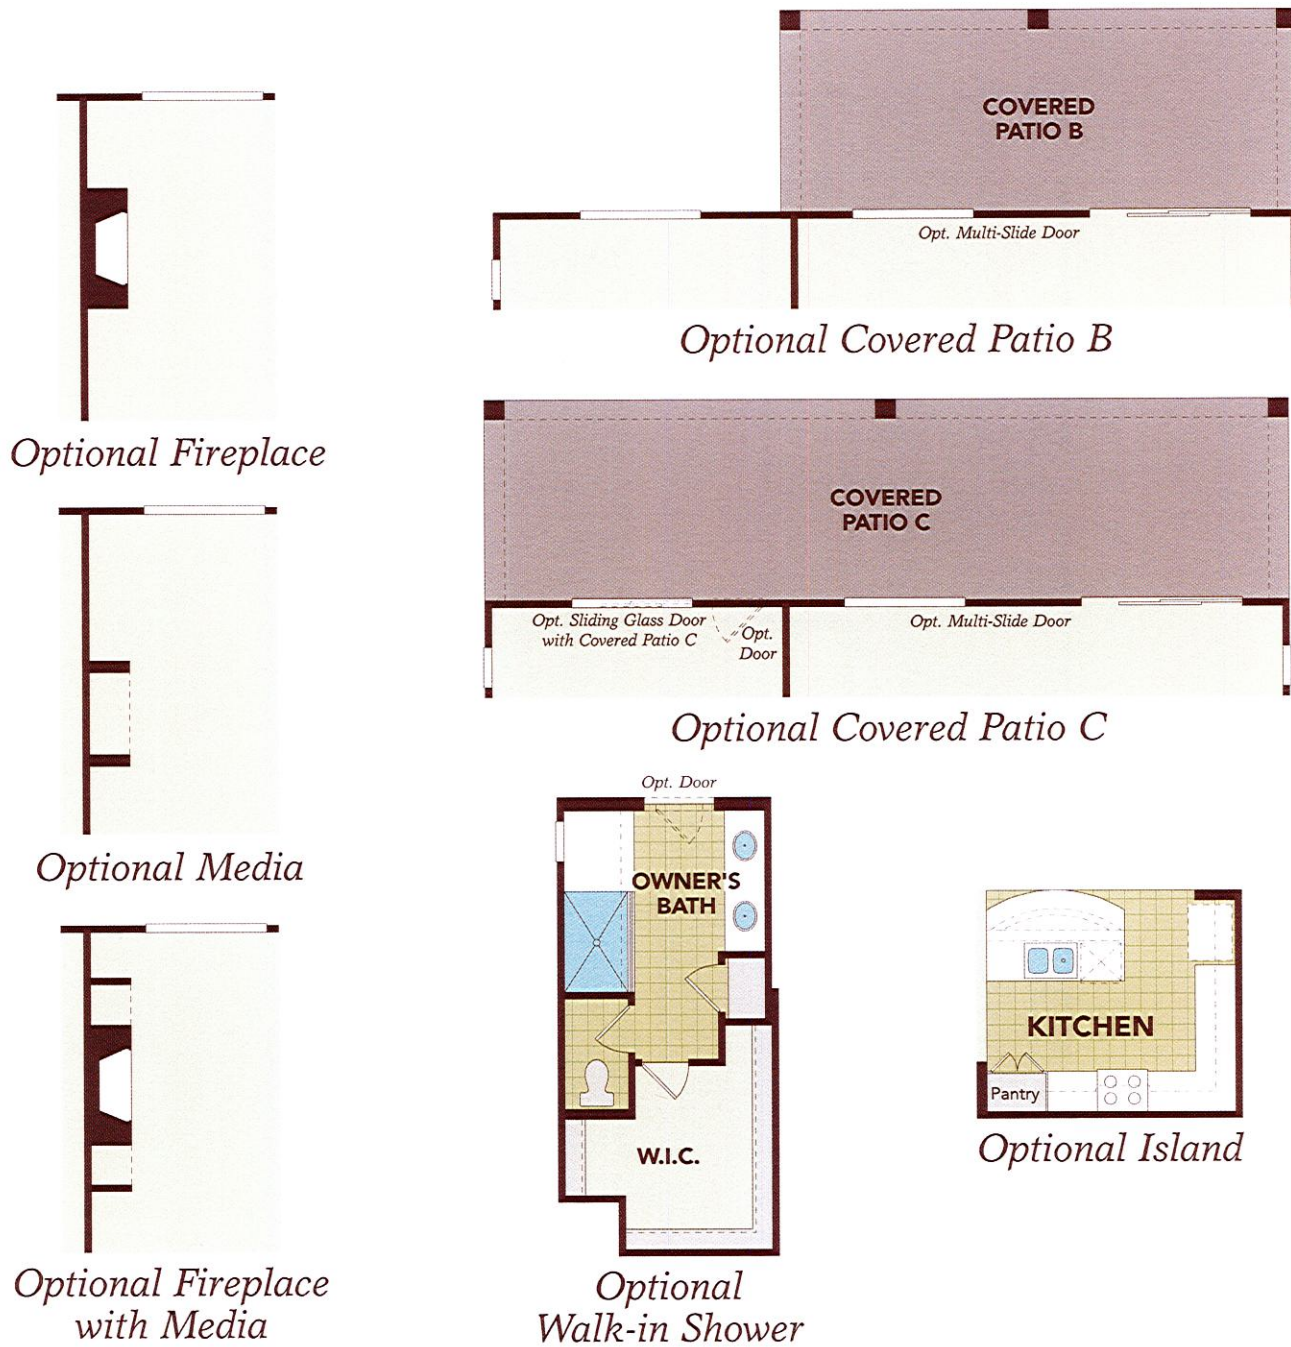

Alcantara

WINDROSE - VILLAGIO SERIES

1,896 Approx Square Feet

3 Bedrooms
2 Bathrooms

2-Car Garage
1-Story Home

Options

Fireplace • Media • Fireplace with Media • Island • Walk-in Shower
Covered Patios

Floor Plan Options