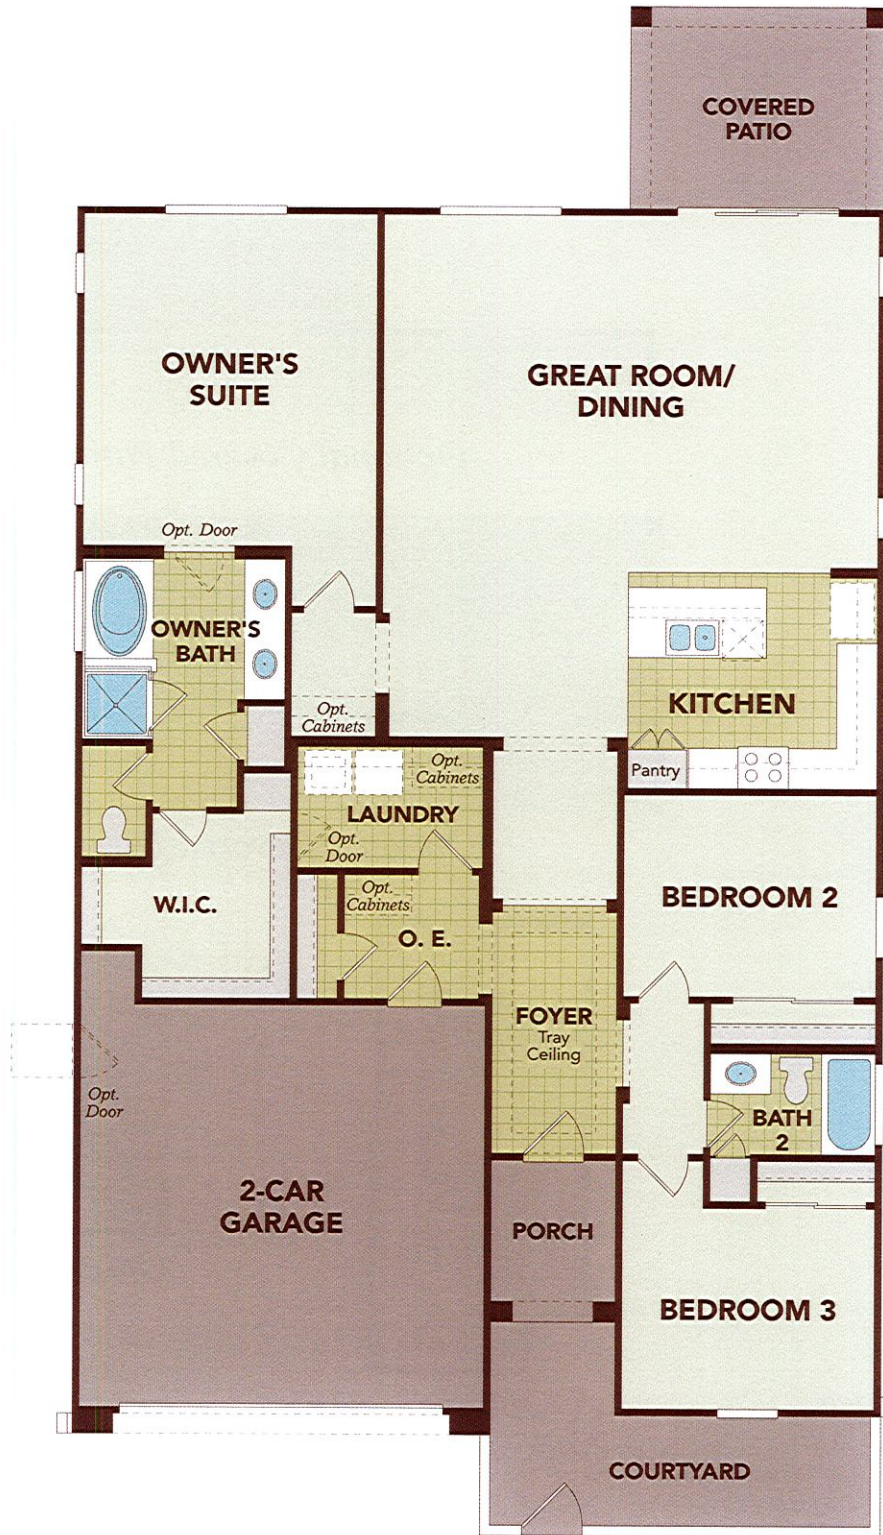

Alcantara

WINDROSE - VILLAGIO SERIES

1,896 Approx Square Feet

3 Bedrooms
2 Bathrooms

2-Car Garage
1-Story Home

Options

Fireplace • Media • Fireplace with Media • Island • Walk-in Shower
Covered Patios

First Floor Plan

REV 02.20.19

Elevation Options

Spanish Elevation

Tuscan Elevation

Prairie Elevation

GehanHOMES

©2019 Gehan Homes. All rights reserved. Architectural dimensions shown are nominal interior dimensions; room sizes, window placement and other dimensions may vary from these drawings. This brochure is for illustration purposes; it is not part of a legal contract. We reserve the right to change product features, brand names, architectural design and details. The floor plans and elevations of all Gehan Homes are copyrighted. We have enforced and will continue to enforce our Federal Copyrights to protect the investment of our homebuyers. Gehan Homes of Arizona, LLC, AZ ROC # 281891. WINDROSE - VILLAGIO SERIES | REV 02.20.19

gehanhomes.com

Alcantara

WINDROSE - VILLAGIO SERIES

1,896 Approx Square Feet

3 Bedrooms
2 Bathrooms

2-Car Garage
1-Story Home

Options

Fireplace • Media • Fireplace with Media • Island • Walk-in Shower
Covered Patios