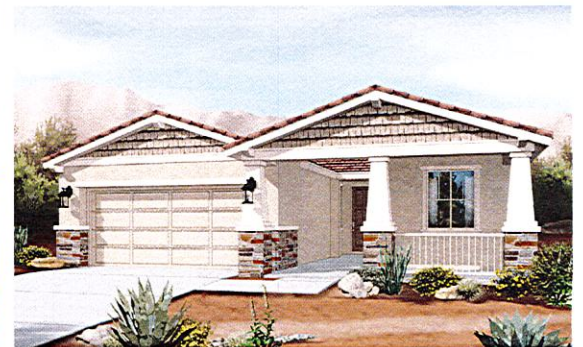

Prairie Elevation

GehanHOMES

gehanhomes.com

©2019 Gehan Homes. All rights reserved. Architectural dimensions shown are nominal interior dimensions; room sizes, window placement and other dimensions may vary from these drawings. This brochure is for illustration purposes; it is not part of a legal contract. We reserve the right to change product features, brand names, architectural design and details. The floor plans and elevations of all Gehan Homes are copyrighted. We have enforced and will continue to enforce our Federal Copyrights to protect the investment of our homebuyers. Gehan Homes of Arizona, LLC, AZ ROC # 281891. WINDROSE - VILLAGIO SERIES | REV 02.20.19