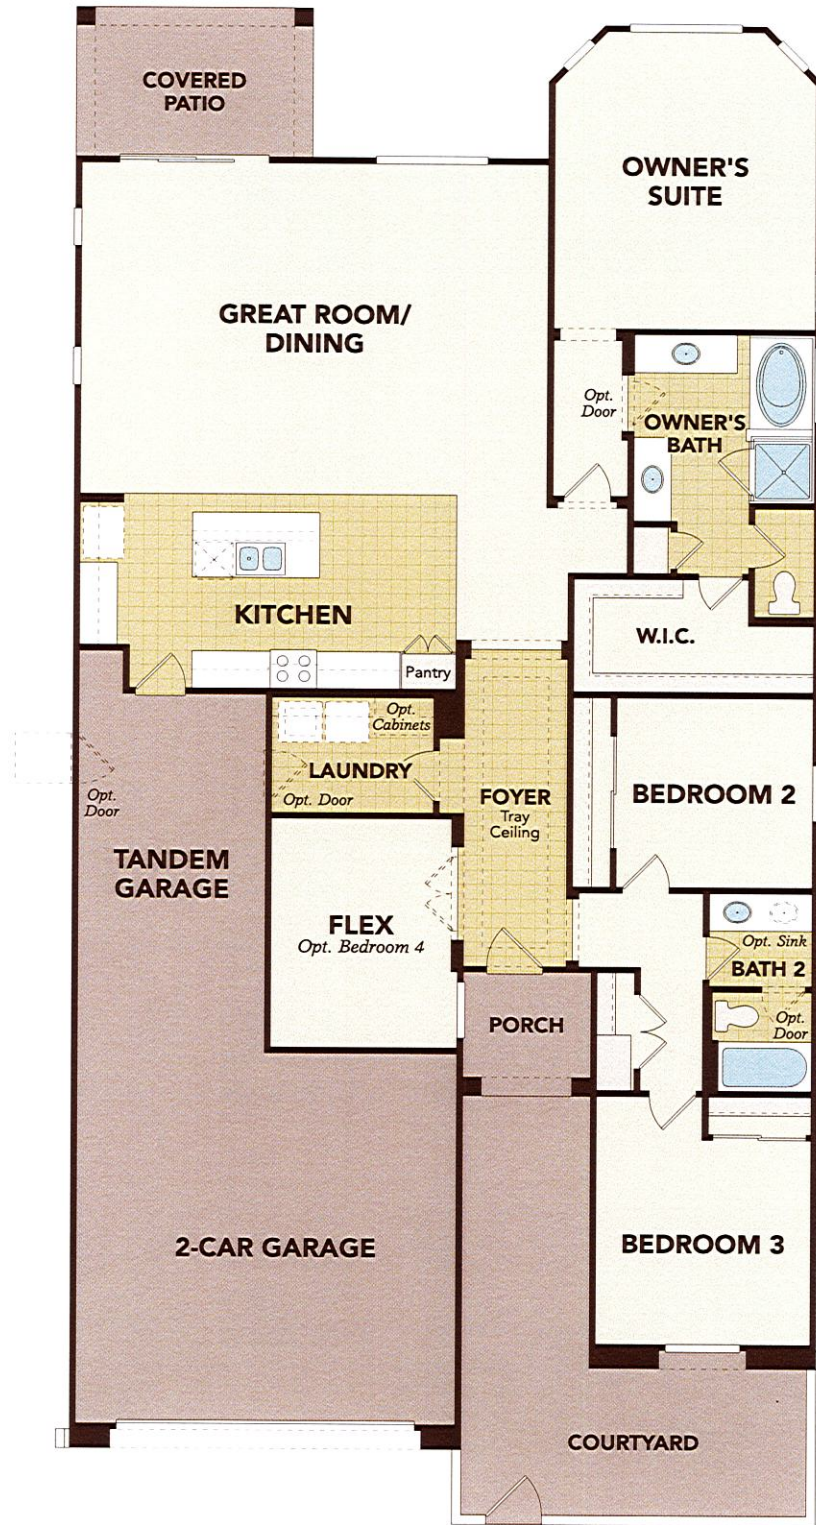

Belice

WINDROSE - VILLAGIO SERIES

1,987 Approx Square Feet

3 Bedrooms 3-Car Garage
2 Bathrooms 1-Story Home

Options

Fireplace • Media • Fireplace with Media • Island • Walk-in Shower
Covered Patios • 4th Bedroom

First Floor Plan

REV 02.20.19

Elevation Options

Spanish Elevation

Tuscan Elevation

Prairie Elevation

GehanHOMES

©2019 Gehan Homes. All rights reserved. Architectural dimensions shown are nominal interior dimensions; room sizes, window placement and other dimensions may vary from these drawings. This brochure is for illustration purposes; it is not part of a legal contract. We reserve the right to change product features, brand names, architectural design and details. The floor plans and elevations of all Gehan Homes are copyrighted. We have enforced and will continue to enforce our Federal Copyrights to protect the investment of our homebuyers. Gehan Homes of Arizona, LLC, AZ ROC # 281891. WINDROSE - VILLAGIO SERIES | REV 02.20.19

gehanhomes.com

Belice

WINDROSE - VILLAGIO SERIES

1,987 Approx Square Feet

3 Bedrooms
2 Bathrooms

3-Car Garage
1-Story Home

Options

Fireplace • Media • Fireplace with Media • Island • Walk-in Shower
Covered Patios • 4th Bedroom