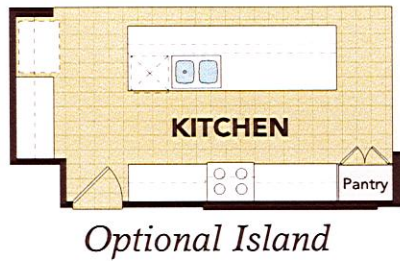

Belice

WINDROSE - VILLAGIO SERIES

1,987 Approx Square Feet

3 Bedrooms
2 Bathrooms

3-Car Garage
1-Story Home

Options

Fireplace • Media • Fireplace with Media • Island • Walk-in Shower
Covered Patios • 4th Bedroom

Floor Plan Options