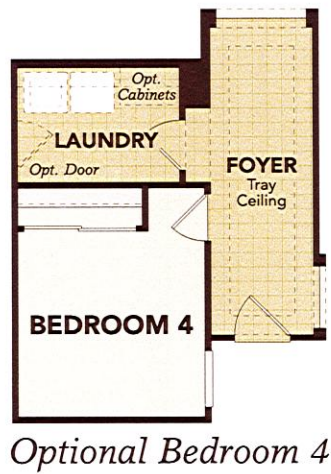

Belice

WINDROSE - VILLAGIO SERIES

1,987 Approx Square Feet

3 Bedrooms
2 Bathrooms

3-Car Garage
1-Story Home

Options

Fireplace • Media • Fireplace with Media • Island • Walk-in Shower
Covered Patios • 4th Bedroom

Floor Plan Options