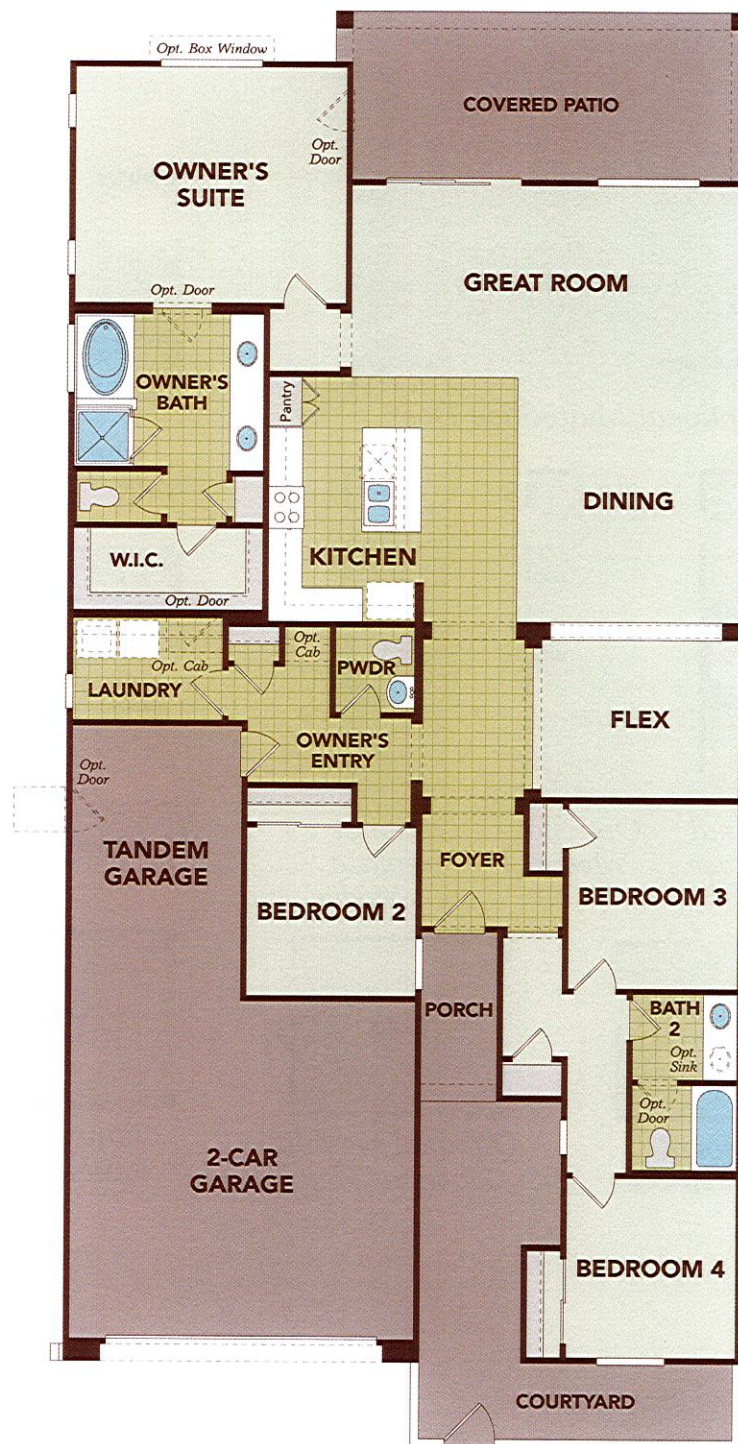

# Castellano

WINDROSE - VILLAGIO SERIES

2,142 Approx Square Feet

4 Bedrooms 3-Car Garage  
2.5 Bathrooms 1-Story Home

**Options** Fireplace • Media • Fireplace with Media  
Multi-Slide Door • Full Wall at Flex • Walk-in Shower • Opening at Flex  
Double Doors at Flex • Shower at Powder Bath

## First Floor Plan

REV 02.20.19

Multi-Slide Door • Full Wall at Flex • Walk-in Shower • Opening at Flex

Double Doors at Flex • Shower at Powder Bath

## Floor Plan Options

Optional Multi-Slide Door

Optional Walk-in Shower

Optional Fireplace

Optional Media

Optional Fireplace with Media

Optional Shower at Powder Bath

Optional Opening at Flex