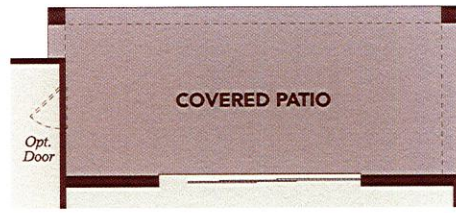

Castellano

WINDROSE - VILLAGIO SERIES

2,142 Approx Square Feet

4 Bedrooms

2.5 Bathrooms

3-Car Garage

1-Story Home

Options Fireplace • Media • Fireplace with Media

Multi-Slide Door • Full Wall at Flex • Walk-in Shower • Opening at Flex

Double Doors at Flex • Shower at Powder Bath

Floor Plan Options

Optional Multi-Slide Door